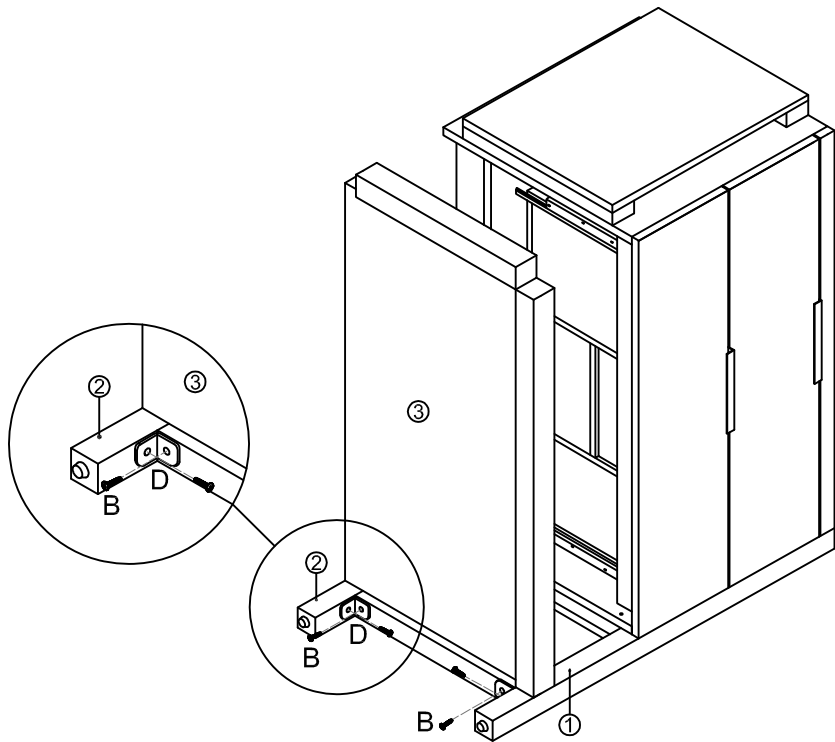

Step 3

M6X15
x4
B

x2
D