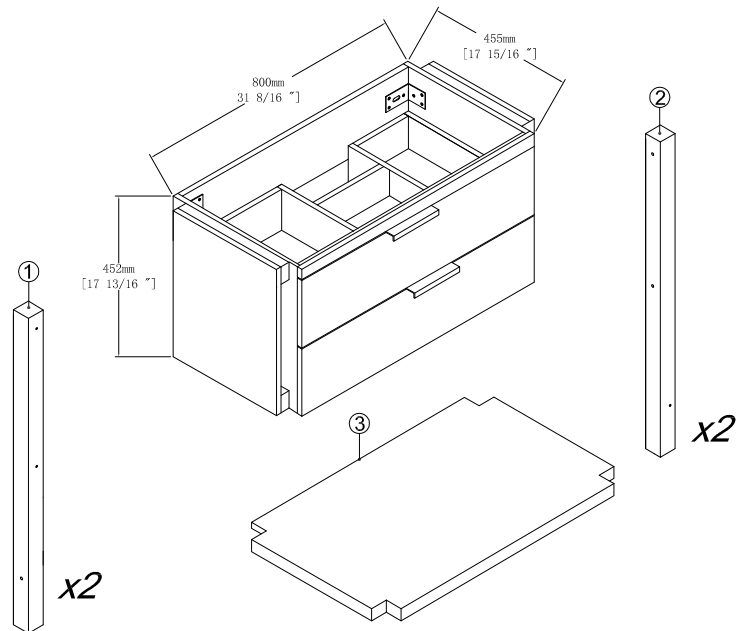

Item NO.:BV B01036

Hardware

NO.	Description	QTY
A	M6X30 Screws M6x30mm	8
B	M6X15 Screws M6x15mm	8
C	Adjustable feet M6x20mm	4
D	Shelf Support (32*32*25mm)	4
E	Screws for fix on the wall M5.5x60	2
F	Sticker	8
G	Expansion Bolts	2

Tools