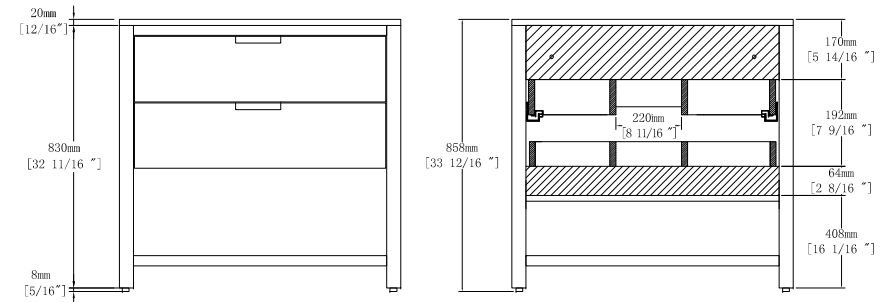

Dimensions

Front View

Back View

CARE CLEANING AND MAINTENANCE

1. Dust regularly with a soft , dry cloth .
2. Avoid the use of all chemicals household cleaners, abrasives, or cleaners that contain lemon, vinegar, or other acids that may damage the finish.
3. Excessive exposure to sunlight and extreme changes in temperature and moisture can damage wood furniture .
4. The sink top is resilient, but care needs to be taken to preserve its appearance.
5. Do not place hot appliances, such as curling irons and hot hair dryers directly on the countertop. Wipe spills immediately.