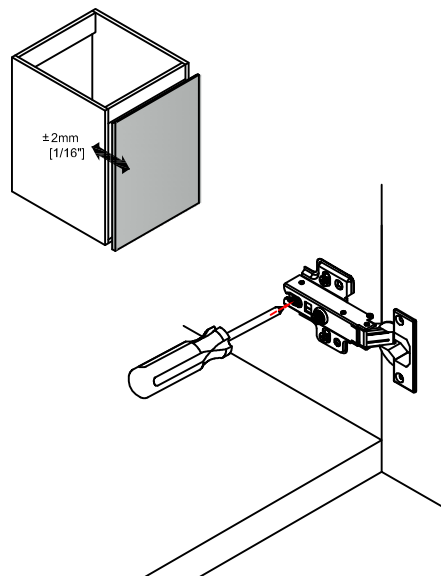

Item NO.:G-BVB02648

Hardware

NO.	Draw	QTY
A	 (M4*14mm)	12
B		2
C		2
D		2

Recommended tools

Dimensions

Dimensions

CARE CLEANING AND MAINTENANCE

1. Dust regularly with a soft , dry cloth .
2. Avoid the use of all chemicals household cleaners, abrasives, or cleaners that contain lemon, vinegar, or other acids that may damage the finish.
3. Excessive exposure to sunlight and extreme changes in temperature and moisture can damage wood furniture .
4. The sink top is resilient, but care needs to be taken to preserve its appearance.
5. Do not place hot appliances, such as curling irons and hot hair dryers directly on the countertop. Wipe spills immediately.

Coverage Distance

Rotate screw to the right: Coverage distance decrease (-)
Rotate screw to the left: Coverage distance increase (+)

Depth Distance

Release the screw, adjust the distance between the door & vanity and tighten the fastening screw.

Height Distance

Release the base screw, adjust the height of the door, and then tighten the screw.

Step 1

Step 2