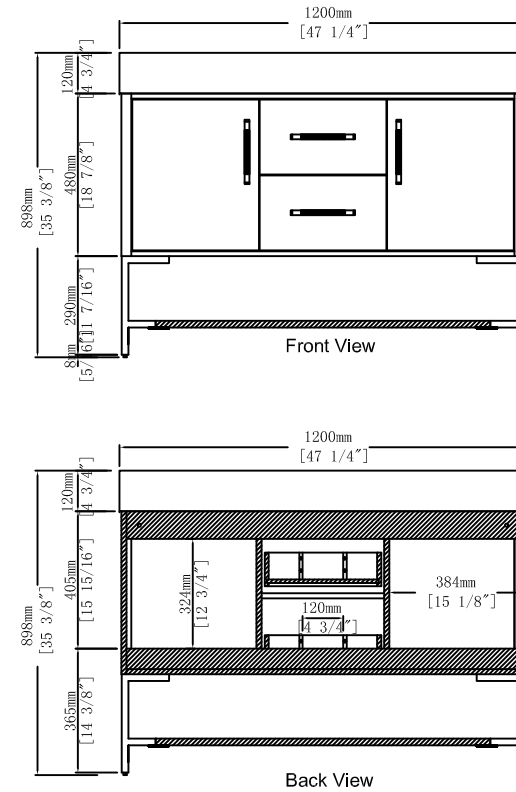

Item NO.:G-BVB02648

Hardware

NO.	Draw	QTY
A	 (M4*14mm)	12
B		2
C		2
D		2

Recommended tools

Dimensions

Dimensions

CARE CLEANING AND MAINTENANCE

1. Dust regularly with a soft , dry cloth .
2. Avoid the use of all chemicals household cleaners, abrasives, or cleaners that contain lemon, vinegar, or other acids that may damage the finish.
3. Excessive exposure to sunlight and extreme changes in temperature and moisture can damage wood furniture .
4. The sink top is resilient, but care needs to be taken to preserve its appearance.
5. Do not place hot appliances, such as curling irons and hot hair dryers directly on the countertop. Wipe spills immediately.

Coverage Distance

Rotate screw to the right: Coverage distance decrease (-)
Rotate screw to the left: Coverage distance increase (+)

Depth Distance

Release the screw, adjust the distance between the door & vanity and tighten the fastening screw.