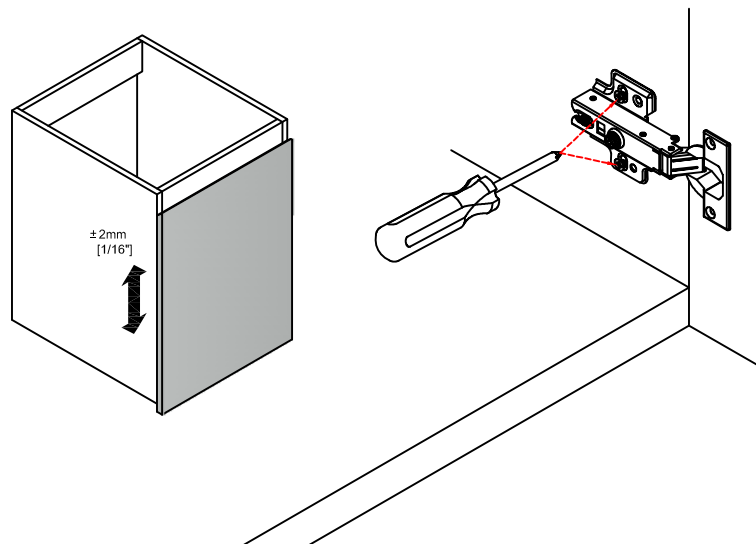

Coverage Distance

Rotate screw to the right: Coverage distance decrease (-)
Rotate screw to the left: Coverage distance increase (+)

Depth Distance

Release the screw, adjust the distance between the door & vanity and tighten the fastening screw.

Height Distance

Release the base screw, adjust the height of the door, and then tighten the screw.

Step 1

Step 2