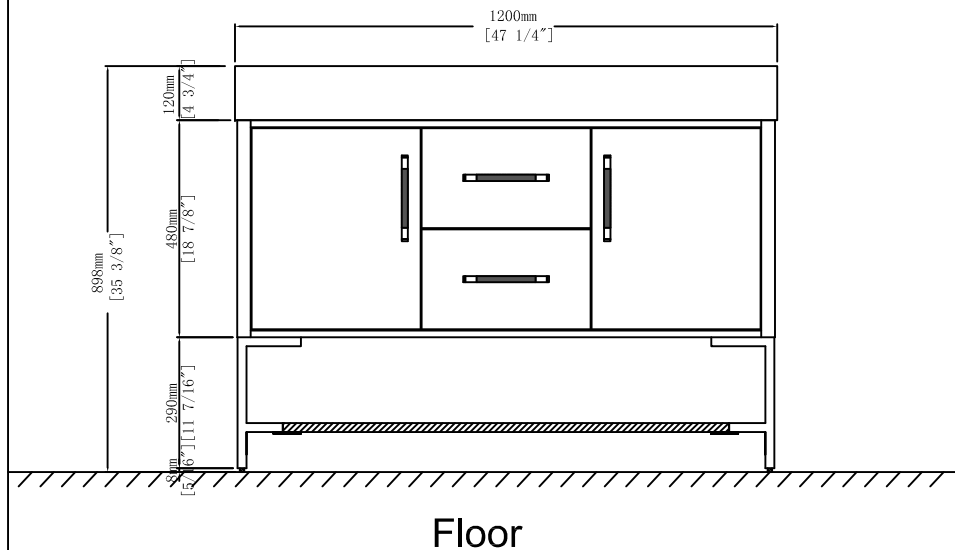

Item NO.:G-BVB02648

Hardware

NO.	Draw	QTY
A	 (M4*14mm)	12
B		2
C		2
D		2

Recommended tools

Dimensions

Dimensions

CARE CLEANING AND MAINTENANCE

1. Dust regularly with a soft , dry cloth .
2. Avoid the use of all chemicals household cleaners, abrasives, or cleaners that contain lemon, vinegar, or other acids that may damage the finish.
3. Excessive exposure to sunlight and extreme changes in temperature and moisture can damage wood furniture .
4. The sink top is resilient, but care needs to be taken to preserve its appearance.
5. Do not place hot appliances, such as curling irons and hot hair dryers directly on the countertop. Wipe spills immediately.

Coverage Distance

Rotate screw to the right: Coverage distance decrease (-)
Rotate screw to the left: Coverage distance increase (+)

Depth Distance

Release the screw, adjust the distance between the door & vanity and tighten the fastening screw.