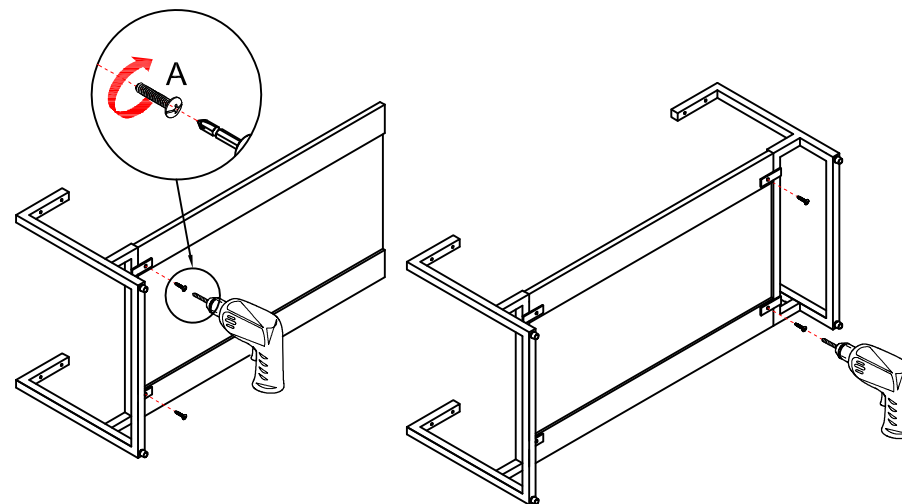

Coverage Distance

Rotate screw to the right: Coverage distance decrease (-)
Rotate screw to the left: Coverage distance increase (+)

Depth Distance

Release the screw, adjust the distance between the door & vanity and tighten the fastening screw.

Height Distance

Release the base screw, adjust the height of the door, and then tighten the screw.

Step 1

Step 2