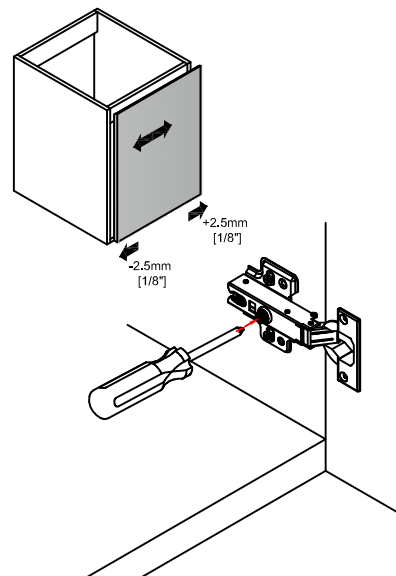

Item NO.:G-BVB02648

Hardware

NO.	Draw	QTY
A	 (M4*14mm)	12
B		2
C		2
D		2

Recommended tools

Dimensions

Dimensions

CARE CLEANING AND MAINTENANCE

1. Dust regularly with a soft , dry cloth .
2. Avoid the use of all chemicals household cleaners, abrasives, or cleaners that contain lemon, vinegar, or other acids that may damage the finish.
3. Excessive exposure to sunlight and extreme changes in temperature and moisture can damage wood furniture .
4. The sink top is resilient, but care needs to be taken to preserve its appearance.
5. Do not place hot appliances, such as curling irons and hot hair dryers directly on the countertop. Wipe spills immediately.

Coverage Distance

Rotate screw to the right: Coverage distance decrease (-)
Rotate screw to the left: Coverage distance increase (+)

Depth Distance

Release the screw, adjust the distance between the door & vanity and tighten the fastening screw.

Height Distance

Release the base screw, adjust the height of the door, and then tighten the screw.

Step 1

Step 2