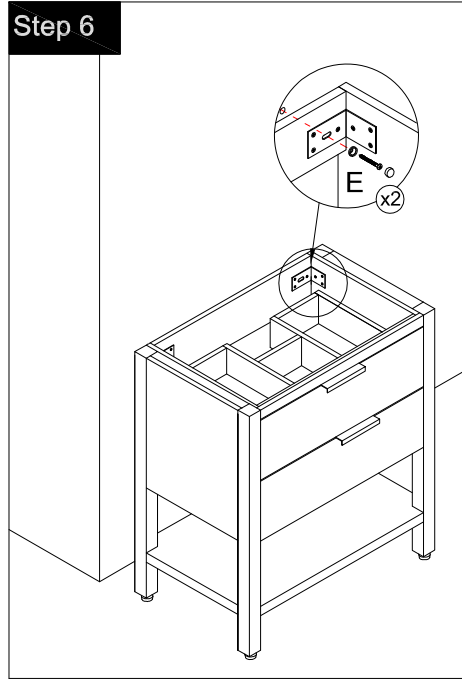

Item NO.:BV B01036

Hardware

NO.	Description	QTY
A	M6X30  Screws M6x30mm	8
B	M6X15  Screws M6x15mm	8
C	 Adjustable feet M6x20mm	4
D	 Shelf Support (32*32*25mm)	4
E	 Screws for fix on the wall M5.5x60	2
F	 Sticker	8
G	 Expansion Bolts	2

Step 3

M6X15
x4
B

x2
D

Step 4

M6X30
x4
A

x4
F

M6X15
x4
B

x2
D