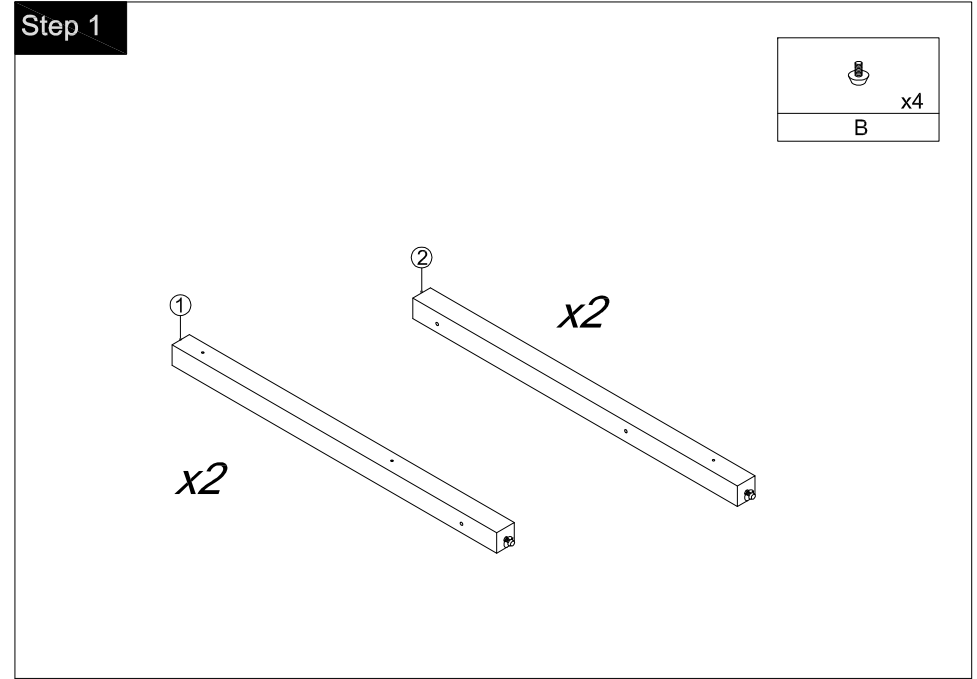

Item NO.:BV B01036

Hardware

NO.	Description	QTY
A	M6X30  Screws M6x30mm	8
B	M6X15  Screws M6x15mm	8
C	 Adjustable feet M6x20mm	4
D	 Shelf Support (32*32*25mm)	4
E	 Screws for fix on the wall M5.5x60	2
F	 Sticker	8
G	 Expansion Bolts	2

Step 3

M6X15
x4
B

x2
D

Step 4

M6X30
x4
A

x4
F

M6X15
x4
B

x2
D