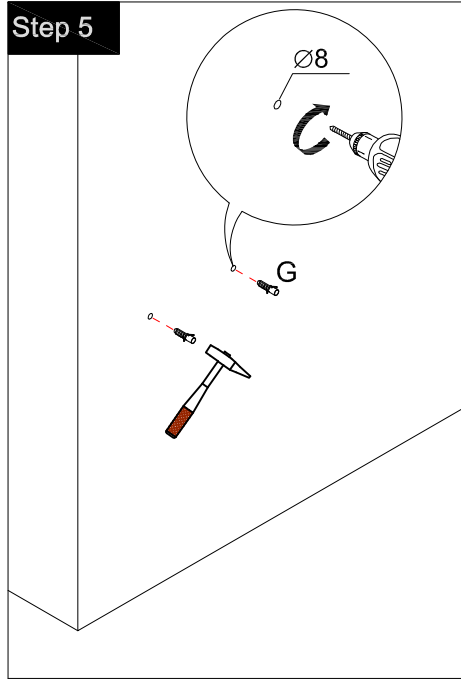

Item NO.:BV B01036

Hardware

NO.	Description	QTY
A	M6X30  Screws M6x30mm	8
B	M6X15  Screws M6x15mm	8
C	 Adjustable feet M6x20mm	4
D	 Shelf Support (32*32*25mm)	4
E	 Screws for fix on the wall M5.5x60	2
F	 Sticker	8
G	 Expansion Bolts	2

Step 3

M6X15
x4
B

x2
D

Step 4

M6X30
x4
A

x4
F

M6X15
x4
B

x2
D