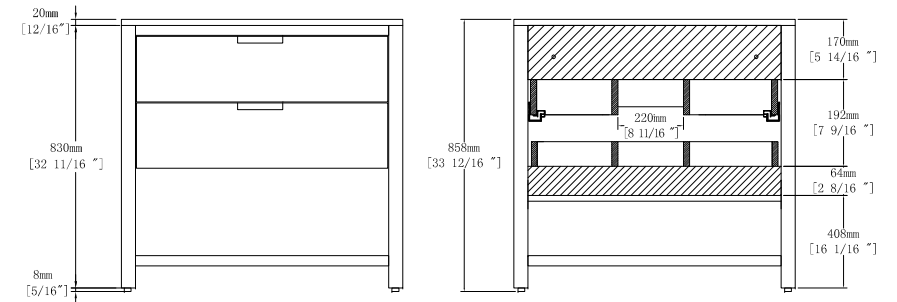

Dimensions

Front View

Back View

CARE CLEANING AND MAINTENANCE

1. Dust regularly with a soft , dry cloth .
2. Avoid the use of all chemicals household cleaners, abrasives, or cleaners that contain lemon, vinegar, or other acids that may damage the finish.
3. Excessive exposure to sunlight and extreme changes in temperature and moisture can damage wood furniture .
4. The sink top is resilient, but care needs to be taken to preserve its appearance.
5. Do not place hot appliances, such as curling irons and hot hair dryers directly on the countertop. Wipe spills immediately.