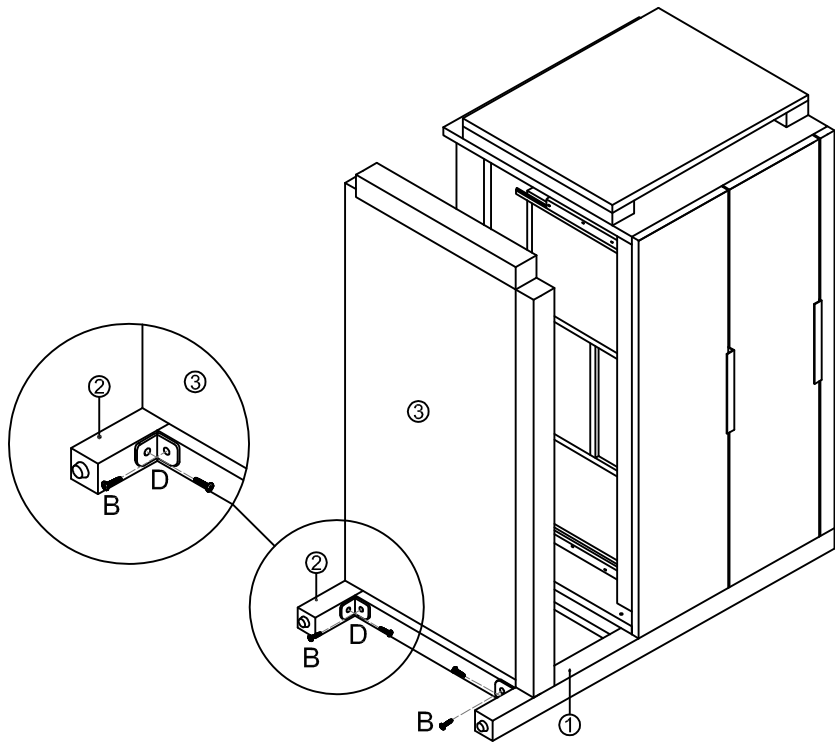

Step 3

M6X15
x4
B

x2
D