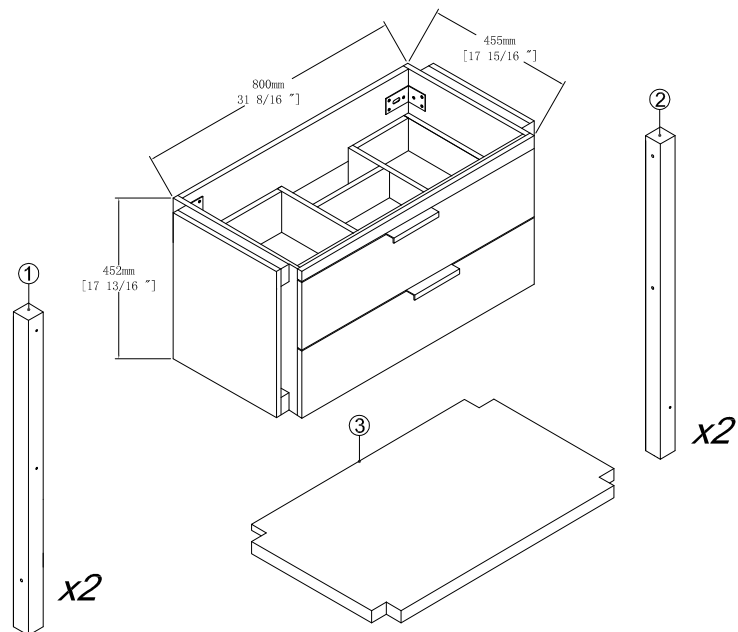

Item NO.:BV B01036

Hardware

NO.	Description	QTY
A	M6X30 Screws M6x30mm	8
B	M6X15 Screws M6x15mm	8
C	Adjustable feet M6x20mm	4
D	Shelf Support (32*32*25mm)	4
E	Screws for fix on the wall M5.5x60	2
F	Sticker	8
G	Expansion Bolts	2

Tools