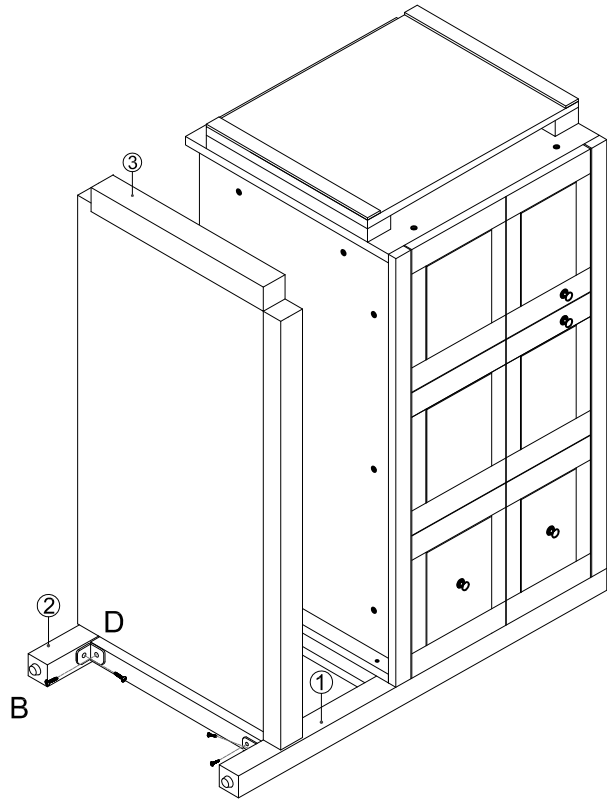

Item NO.:BV B01236

Hardware

NO.	Description	QTY
A	M6X30 	Screws M6x30mm 8
B	M6X15 	Screws M6x15mm 8
C		Adjustable feet M6x20mm 4
D		Shelf Support (32*32*25mm) 4
E		Screws for fix on the wall M5.5x60 2
F		Sticker 8
G		Expansion Bolts 2

Step 3

M6X15
x4
B

x2
D

Step 4

M6X30
x4
A

x4
F

M6X15
x4
B

x2
D