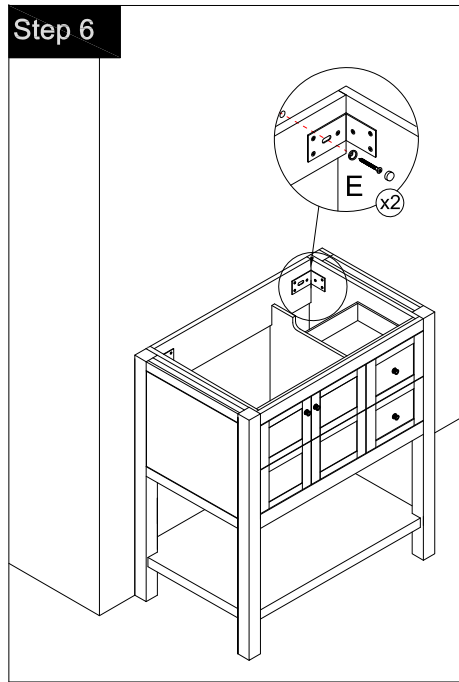

Item NO.:BV B01236

Hardware

NO.	Description	QTY
A	M6X30 	Screws M6x30mm 8
B	M6X15 	Screws M6x15mm 8
C		Adjustable feet M6x20mm 4
D		Shelf Support (32*32*25mm) 4
E		Screws for fix on the wall M5.5x60 2
F		Sticker 8
G		Expansion Bolts 2

Step 3

M6X15
x4
B

x2
D

Step 4

M6X30
x4
A

x4
F

M6X15
x4
B

x2
D