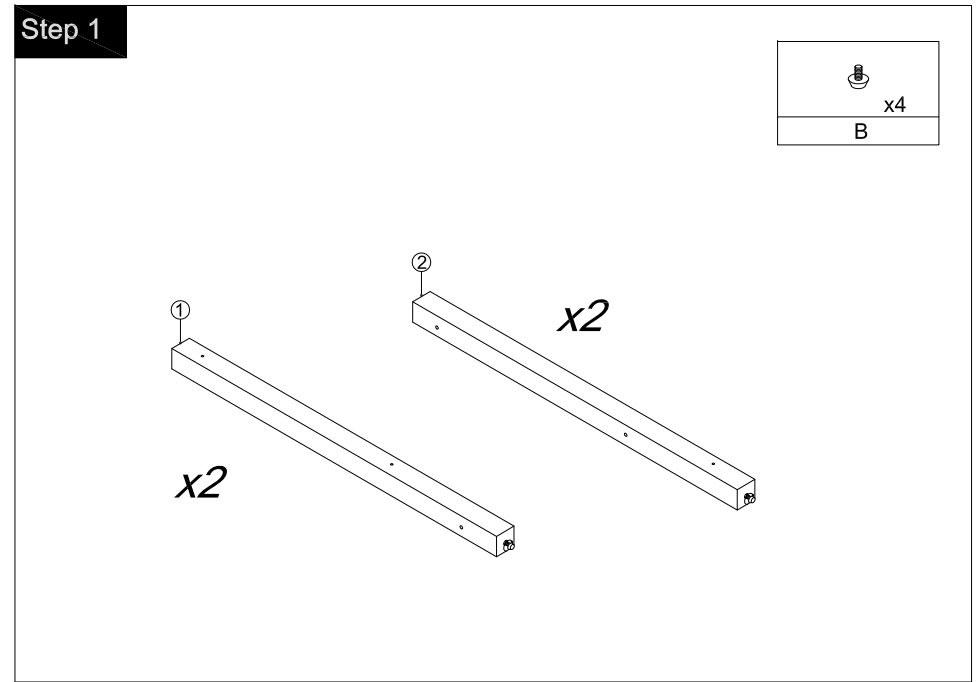

Item NO.:BV B01236

Hardware

NO.	Description	QTY
A	M6X30 	Screws M6x30mm 8
B	M6X15 	Screws M6x15mm 8
C		Adjustable feet M6x20mm 4
D		Shelf Support (32*32*25mm) 4
E		Screws for fix on the wall M5.5x60 2
F		Sticker 8
G		Expansion Bolts 2

Step 3

M6X15
x4
B

x2
D

Step 4

M6X30
x4
A

x4
F

M6X15
x4
B

x2
D