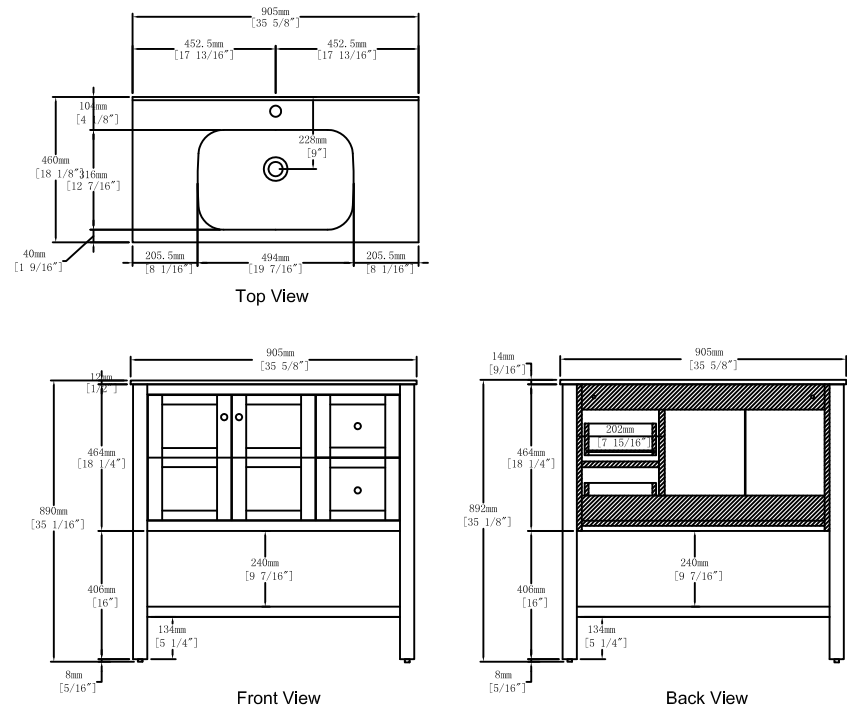

Dimensions

CARE CLEANING AND MAINTENANCE

1. Dust regularly with a soft , dry cloth.
2. Avoid the use of all chemicals household cleaners, abrasives, or cleaners that contain lemon, vinegar, or other acids that may damage the finish.
3. Excessive exposure to sunlight and extreme changes in temperature and moisture can damage wood furniture.
4. The sink top is resilient, but care needs to be taken to preserve its appearance.
5. Do not place hot appliances, such as curling irons and hot hair dryers directly on the countertop. Wipe spills immediately.