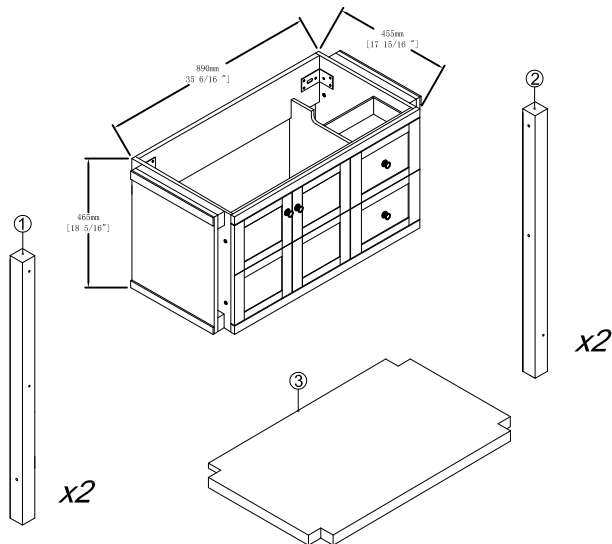

Item NO.:BV B01236

Hardware

NO.	Description	QTY
A	M6X30 	Screws M6x30mm 8
B	M6X15 	Screws M6x15mm 8
C		Adjustable feet M6x20mm 4
D		Shelf Support (32*32*25mm) 4
E		Screws for fix on the wall M5.5x60 2
F		Sticker 8
G		Expansion Bolts 2

Recommended Tools