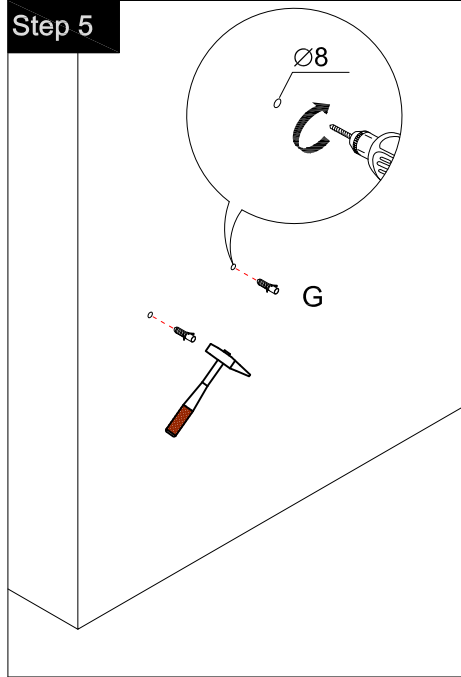

Item NO.:BV B01236

Hardware

NO.	Description	QTY
A	M6X30 	Screws M6x30mm 8
B	M6X15 	Screws M6x15mm 8
C		Adjustable feet M6x20mm 4
D		Shelf Support (32*32*25mm) 4
E		Screws for fix on the wall M5.5x60 2
F		Sticker 8
G		Expansion Bolts 2

Step 3

M6X15
x4
B

x2
D

Step 4

M6X30
x4
A

x4
F

M6X15
x4
B

x2
D