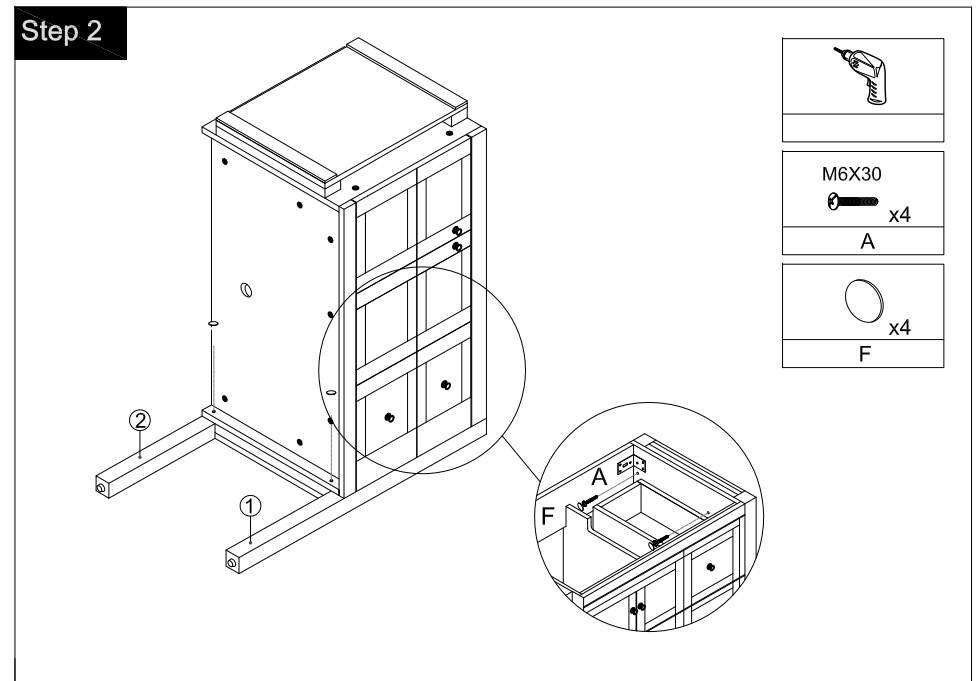

Item NO.:BV B01236

Hardware

NO.	Description	QTY
A	M6X30 	Screws M6x30mm 8
B	M6X15 	Screws M6x15mm 8
C		Adjustable feet M6x20mm 4
D		Shelf Support (32*32*25mm) 4
E		Screws for fix on the wall M5.5x60 2
F		Sticker 8
G		Expansion Bolts 2

Step 3

M6X15
x4
B

x2
D

Step 4

M6X30
x4
A

x4
F

M6X15
x4
B

x2
D