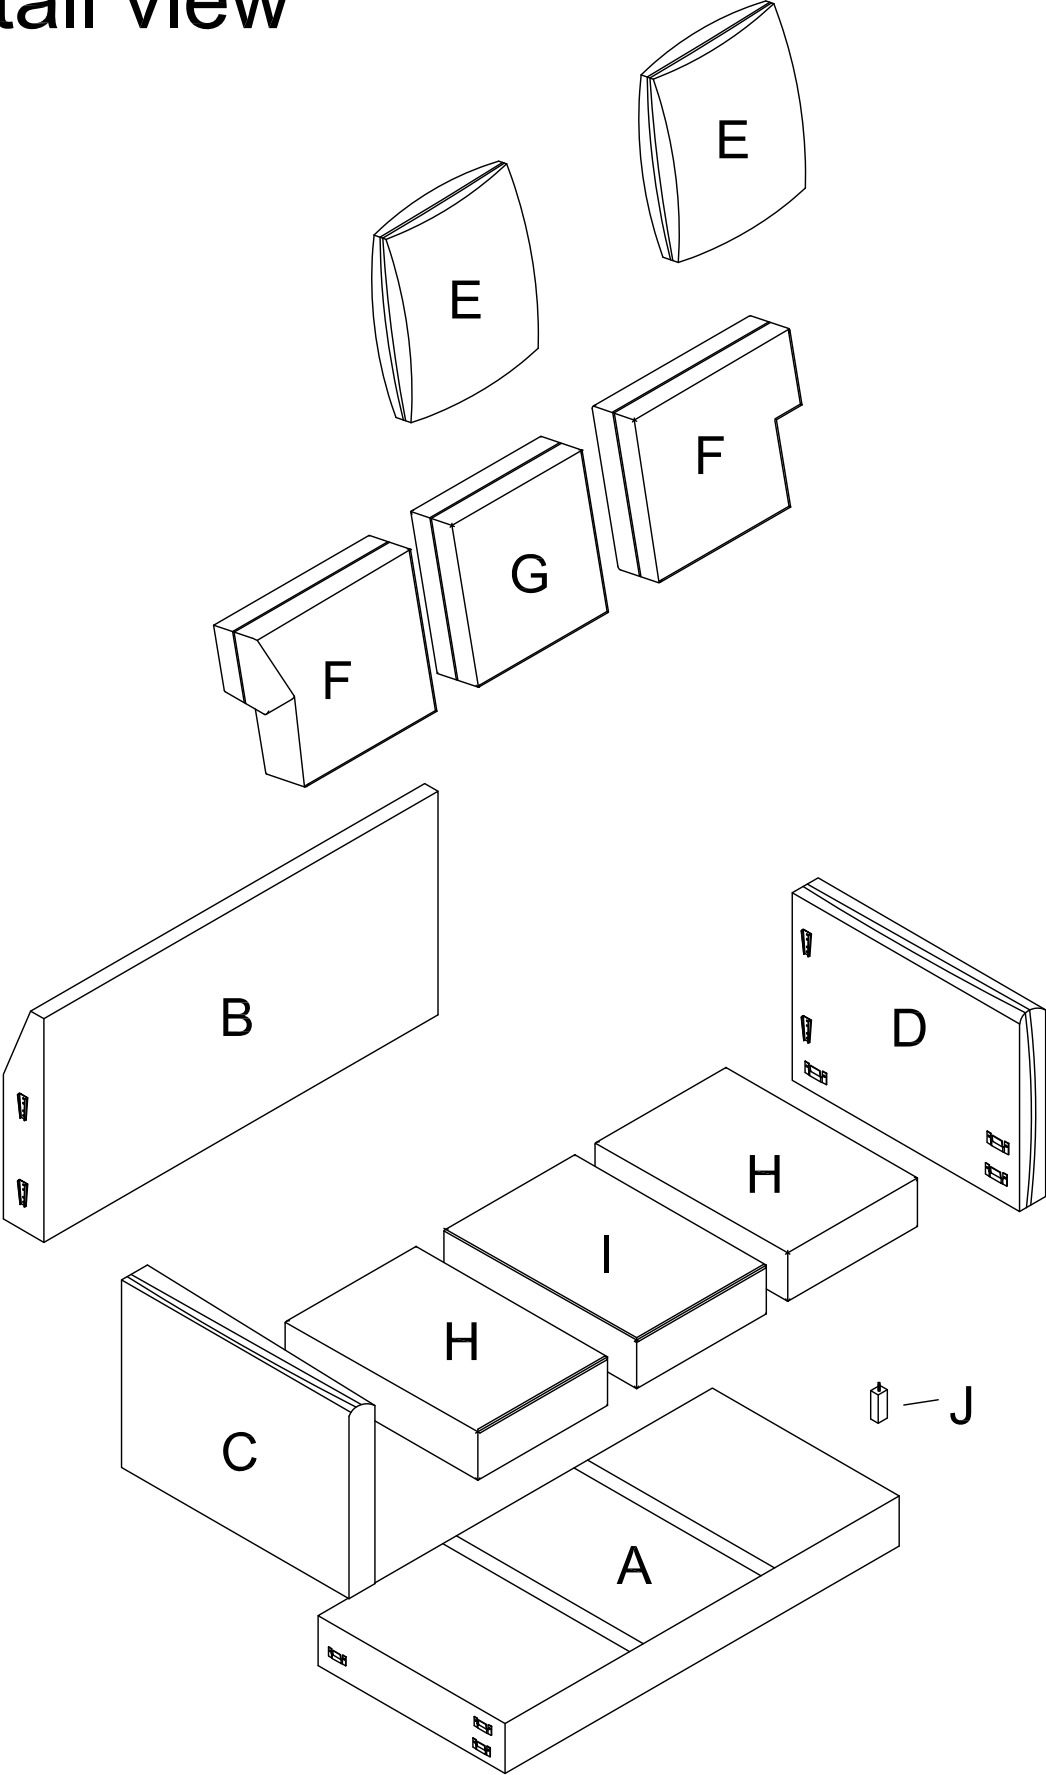

ASSEMBLY INSTRUCTION

Part list

W876115533 W876115536		
A.Seat		1pc
H.Side seat - cushion		2pcs
I.Middle seat - cushion		1pc

W876115534 W876115535		
B.Back		1pc
C.Left arm		1pc
D.Right arm		1pc
E.Pillows		2pcs
F.Side back - cushion		2pcs
G.Middle back - cushion		1pc
J.Center leg		1pc

Detail view

Step 1; Assembling Arms (C and D) to the seat (A) as shown.

Step 2; Assembling Back (B) to the Arms and Seat (C and D) as shown.

Step 3; Attach Center leg (J) Sofa as shown.

Step 4; Place the Seat cushion (H,I) Pillows (E) and Back cushion (F,G) to sofa as pictures belows.