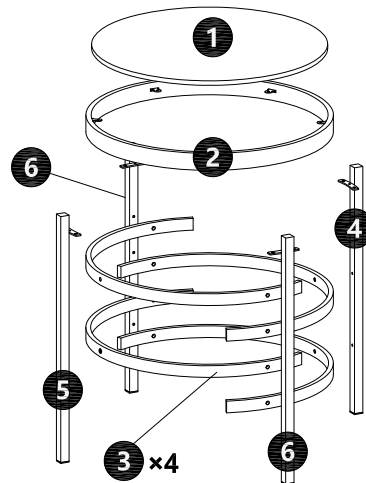

ASSEMBLY INSTRUCTION

END TABLE

1. Extra Screws of A/B/C are provided in case of any screws missing in the boxes.
2. Please take the time to identify and count all parts as well as the hardware to this product.

PART LIST

		
1 × 1PC	2 × 1PC	3 × 4PCS
		
4 × 1PC	5 × 1PC	6 × 2PCS

HARDWARE

 M6×8mm	 M6×20mm		 4mm
A × 8PCS	B × 12PCS	C × 6PCS	D × 1PC

NOTED:

1. It is recommended that this item should be assembled by two adults.
2. Assemble this item on a soft surface, such as cardboard or carpet, to protect finish.