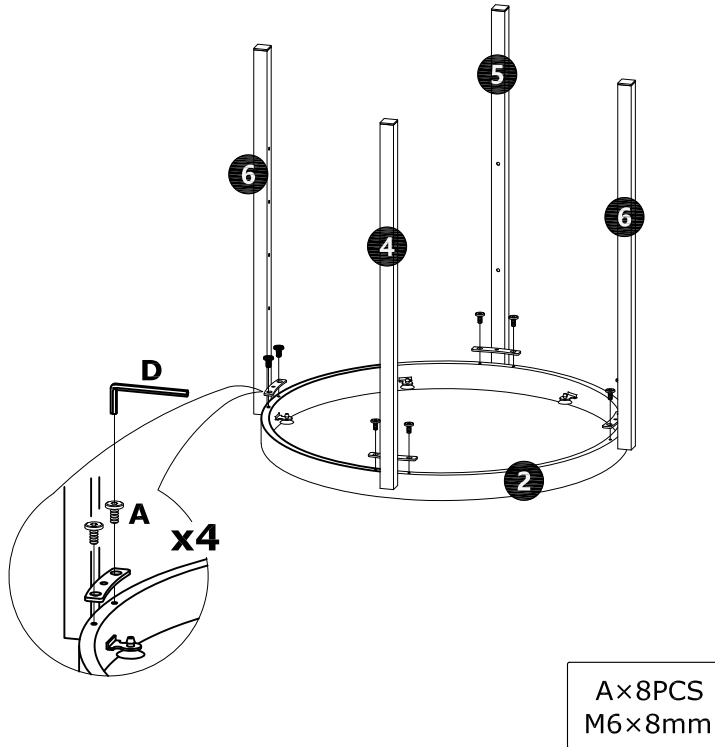

NOTED: Please do not tighten all bolts until the products is assembled completely.

Step 1: