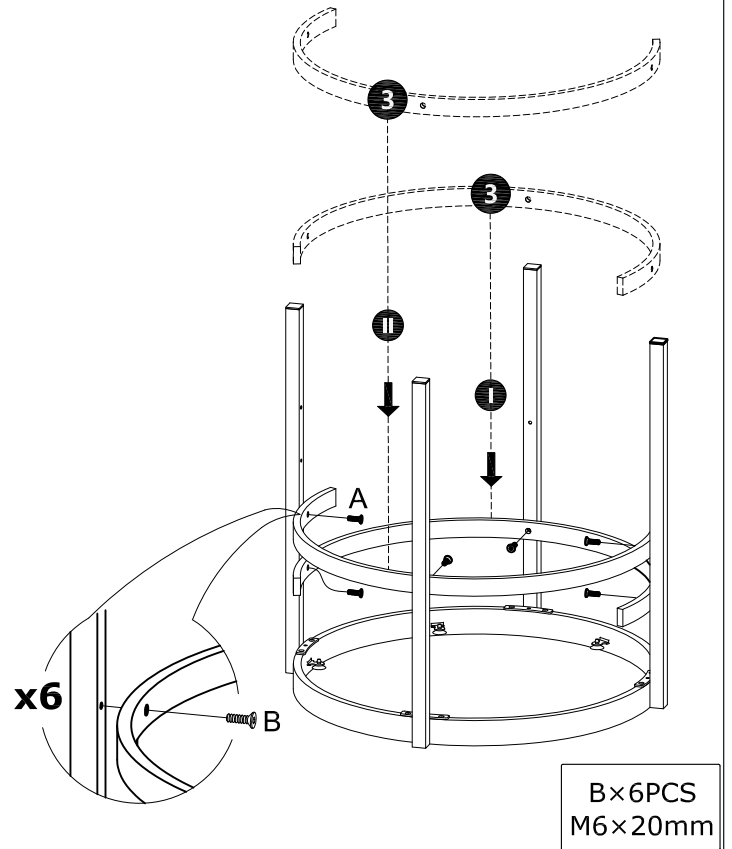

PART LIST

		
1 × 1PC	2 × 1PC	3 × 4PCS
		
4 × 1PC	5 × 1PC	6 × 2PCS

HARDWARE

 M6×8mm	 M6×20mm		 4mm
A × 8PCS	B × 12PCS	C × 6PCS	D × 1PC

NOTED:

1. It is recommended that this item should be assembled by two adults.
2. Assemble this item on a soft surface, such as cardboard or carpet, to protect finish.

Step 1:

Step 2:

Step 3:

Step 4: