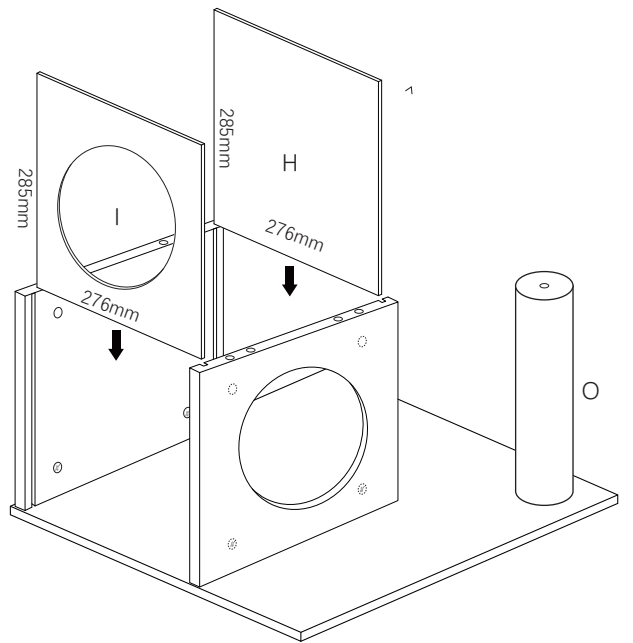

1

2

3

4

5

6

The holes are for the ladder