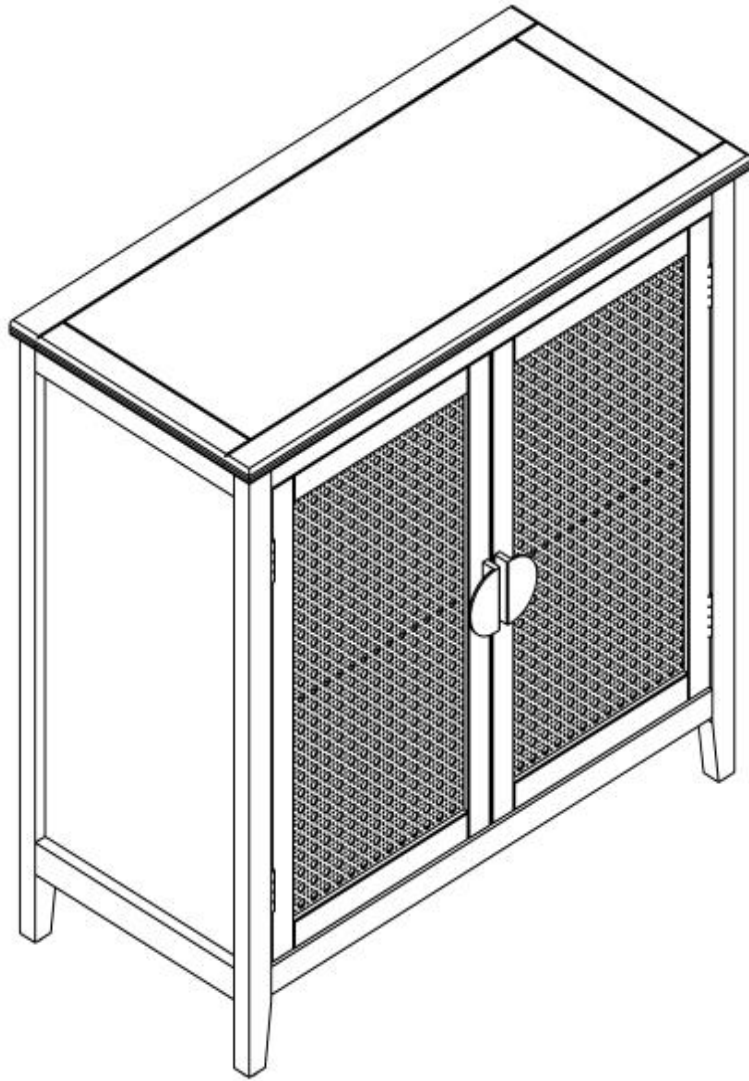

Installation Instruction

W68858071

Assembling

Estimated time for assembly

25 : 00

What you need

.Use the packaging carton as a working surface to prevent product damage during assembly

.Phillips head screwdriver

Weight Limitation

55

lbs table top

11

lbs per shelf

What's included

Code	Description	Qty
A	Magnetic Door Catcher	1
B	Screw Φ 3x16mm	2
C	Bolt M6x35mm	12
D	Metal Washer	12
E	Allen Key	1
F	Screw Φ 4x16mm	4
G	Plastic corner support	8
H	Screw Φ 2.5x16mm	8
I	Screw Φ 4x14mm	12
J	Handle	2
K	Bolt M4x18mm	4
L	Nylon strap	2
M	Anchor	2
N	Screw Φ 4x35mm	2