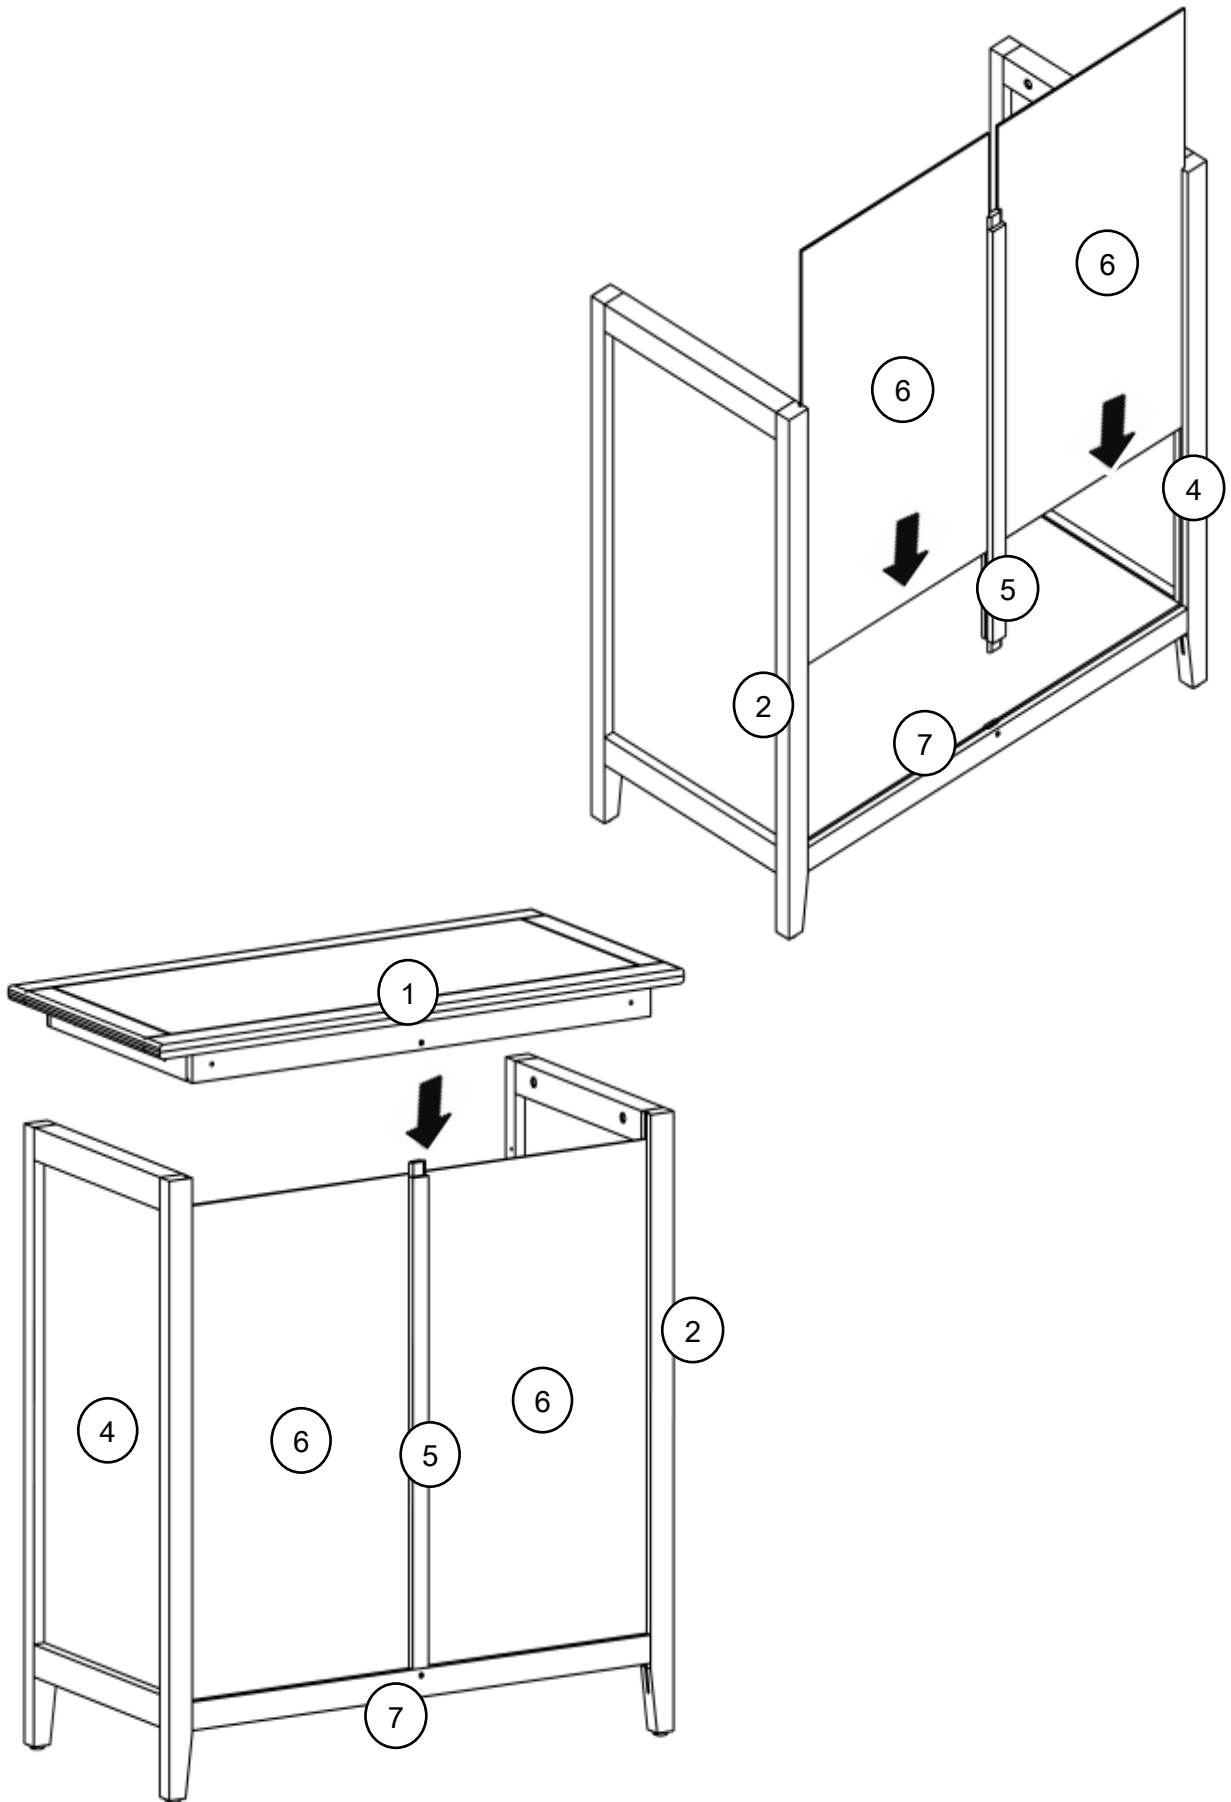

Weight Limitation

55

lbs table top

11

lbs per shelf

What's included

Code	Description	Qty
A	Magnetic Door Catcher	1
B	Screw Φ 3x16mm	2
C	Bolt M6x35mm	12
D	Metal Washer	12
E	Allen Key	1
F	Screw Φ 4x16mm	4
G	Plastic corner support	8
H	Screw Φ 2.5x16mm	8
I	Screw Φ 4x14mm	12
J	Handle	2
K	Bolt M4x18mm	4
L	Nylon strap	2
M	Anchor	2
N	Screw Φ 4x35mm	2

Included Accessories

Code	Description	Qty
1	Cabinet Top	1
2	Left Side Panel	1
3	Shelf	1
4	Right Side Panel	1
5	Back Support Panel	1
6	Back Panel	2
7	Bottom Panel	1
8	Left Door	1
9	Right Door	1

The Accessoriess

Step 1

Step 2

Step 3

Step 4

Step 5

Step 6

Step 7

Step 8