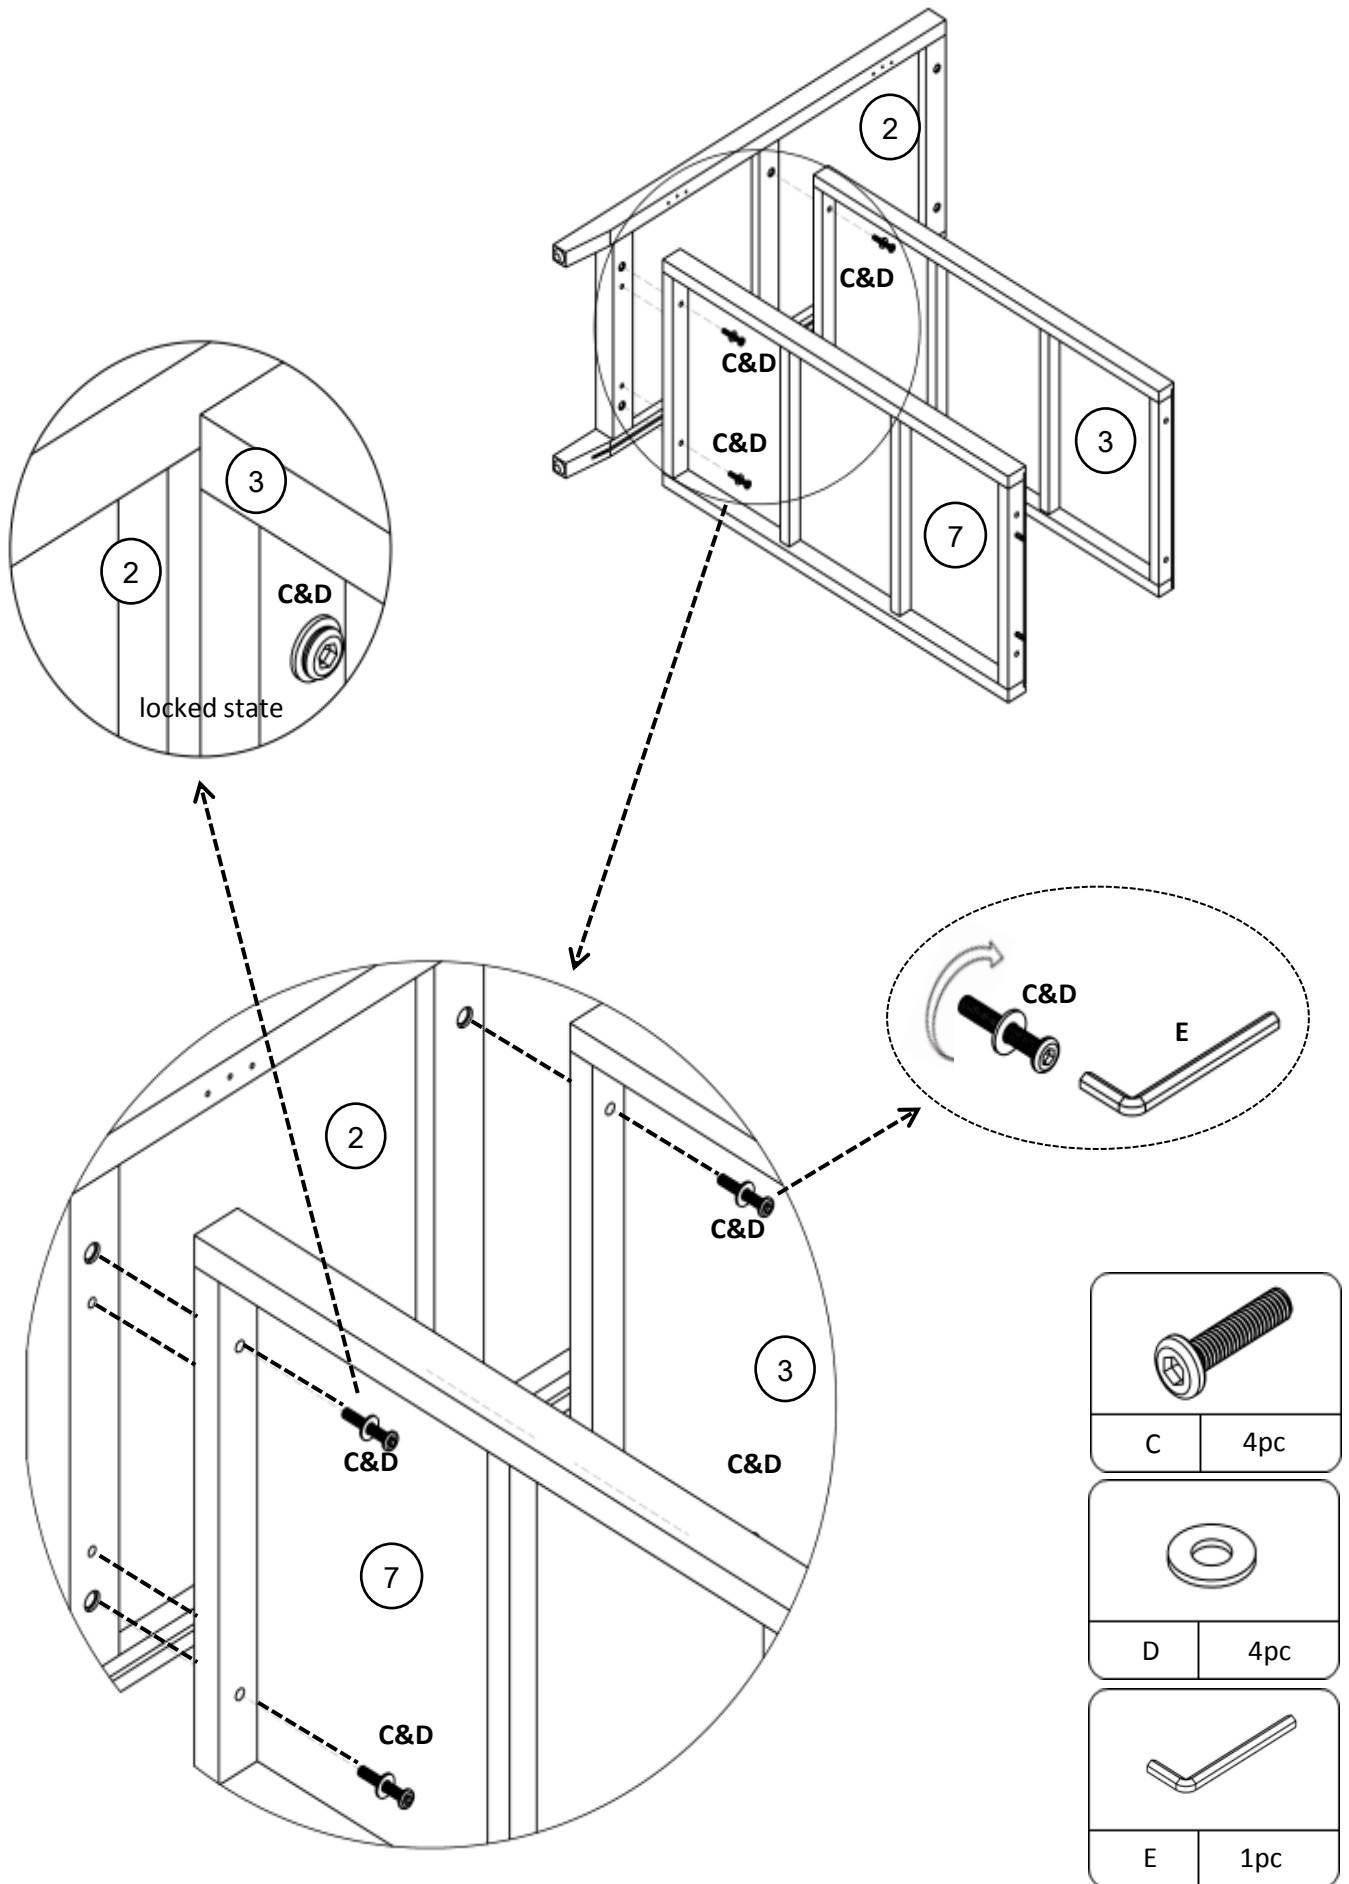

Weight Limitation

55

lbs table top

11

lbs per shelf

What's included

Code	Description	Qty
A	Magnetic Door Catcher	1
B	Screw Φ 3x16mm	2
C	Bolt M6x35mm	12
D	Metal Washer	12
E	Allen Key	1
F	Screw Φ 4x16mm	4
G	Plastic corner support	8
H	Screw Φ 2.5x16mm	8
I	Screw Φ 4x14mm	12
J	Handle	2
K	Bolt M4x18mm	4
L	Nylon strap	2
M	Anchor	2
N	Screw Φ 4x35mm	2

The Hardware

IMPORTANT:

1. Do not tighten bolts / screws completely until all bolts / screws are lined up and inserted into holes.
2. Do not over tighten screws and bolts to avoid stripping.
3. Please use hand tools to assemble this product. Do not use power tools.

Included Accessories

Code	Description	Qty
1	Cabinet Top	1
2	Left Side Panel	1
3	Shelf	1
4	Right Side Panel	1
5	Back Support Panel	1
6	Back Panel	2
7	Bottom Panel	1
8	Left Door	1
9	Right Door	1

The Accessoriess

Step 1

Step 2

Step 3

Step 4

Step 5

Step 6

Step 7

Step 8