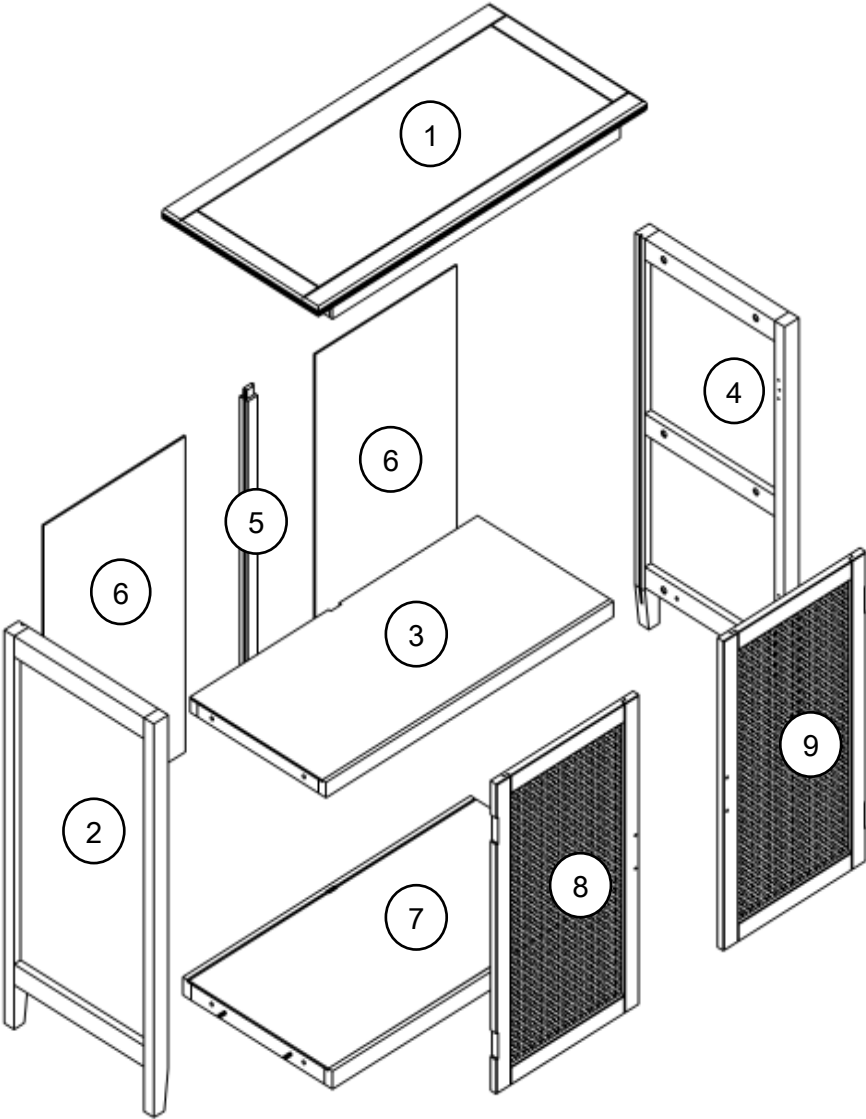

Weight Limitation

55

lbs table top

11

lbs per shelf

What's included

Code	Description	Qty
A	Magnetic Door Catcher	1
B	Screw Φ 3x16mm	2
C	Bolt M6x35mm	12
D	Metal Washer	12
E	Allen Key	1
F	Screw Φ 4x16mm	4
G	Plastic corner support	8
H	Screw Φ 2.5x16mm	8
I	Screw Φ 4x14mm	12
J	Handle	2
K	Bolt M4x18mm	4
L	Nylon strap	2
M	Anchor	2
N	Screw Φ 4x35mm	2

The Hardware

IMPORTANT:

1. Do not tighten bolts / screws completely until all bolts / screws are lined up and inserted into holes.
2. Do not over tighten screws and bolts to avoid stripping.
3. Please use hand tools to assemble this product. Do not use power tools.

Included Accessories

Code	Description	Qty
1	Cabinet Top	1
2	Left Side Panel	1
3	Shelf	1
4	Right Side Panel	1
5	Back Support Panel	1
6	Back Panel	2
7	Bottom Panel	1
8	Left Door	1
9	Right Door	1

The Accessoriess