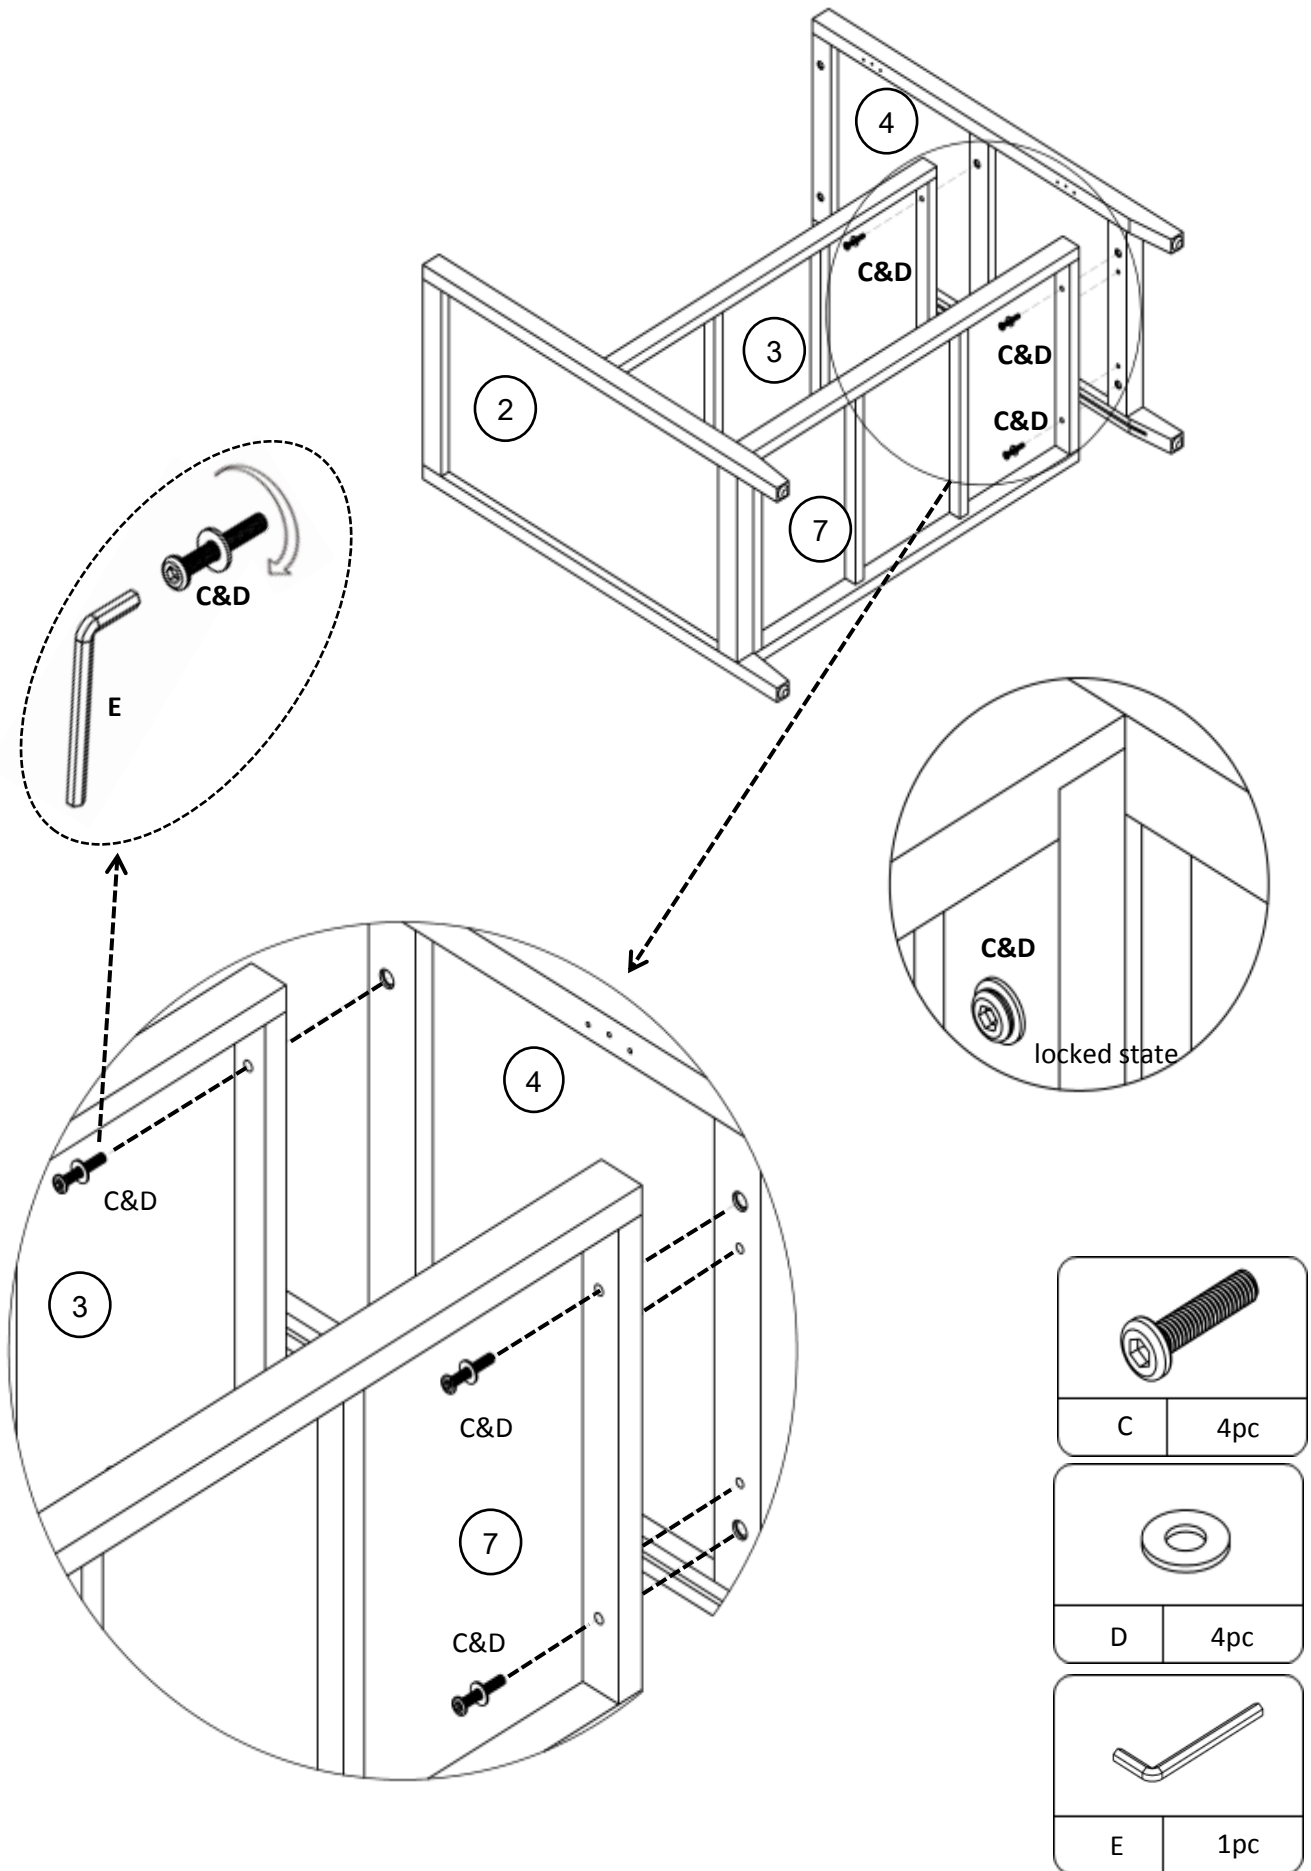

Weight Limitation

55

lbs table top

11

lbs per shelf

What's included

Code	Description	Qty
A	Magnetic Door Catcher	1
B	Screw Φ 3x16mm	2
C	Bolt M6x35mm	12
D	Metal Washer	12
E	Allen Key	1
F	Screw Φ 4x16mm	4
G	Plastic corner support	8
H	Screw Φ 2.5x16mm	8
I	Screw Φ 4x14mm	12
J	Handle	2
K	Bolt M4x18mm	4
L	Nylon strap	2
M	Anchor	2
N	Screw Φ 4x35mm	2

The Hardware

IMPORTANT:

1. Do not tighten bolts / screws completely until all bolts / screws are lined up and inserted into holes.
2. Do not over tighten screws and bolts to avoid stripping.
3. Please use hand tools to assemble this product. Do not use power tools.

Included Accessories

Code	Description	Qty
1	Cabinet Top	1
2	Left Side Panel	1
3	Shelf	1
4	Right Side Panel	1
5	Back Support Panel	1
6	Back Panel	2
7	Bottom Panel	1
8	Left Door	1
9	Right Door	1

The Accessoriess

Step 1

Step 2

Step 3

Step 4

Step 5

Step 6

Step 7

Step 8