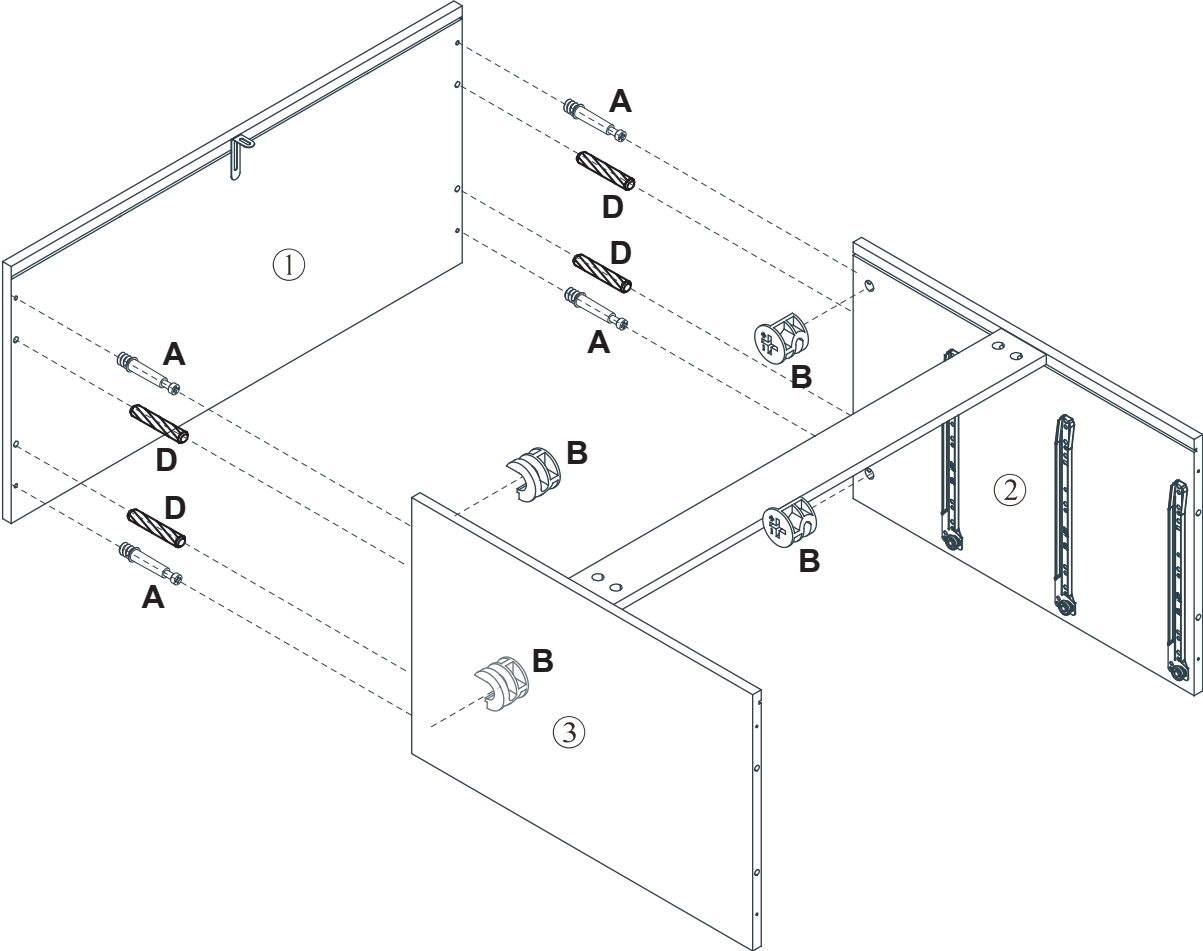

Included Accessories

Code	Description	Qty
1	Cabinet Top	1
2	Left Side Panel	1
3	Right Side Panel	1
4	Bottom Panel	1
5	Back Stretcher	1
6	Back Panel	1
7	Leg	4
8	Drawer front Panel	3
9	Drawer Left Side Panel	3
10	Drawer Right Side Panel	3
11	Drawer Back Panel	3
12	Drawer Bottom Panel	3
13	Drawer Central Stretcher	3

Step 1

H	x18
	

K	x3
	
CL DL DR CR	

Step 2

Step 3

Step 4

Step 5

Step 6

Step 7

E	x20
	

M	x4
	

Step 8

Step 9

Step 10

Step 11

Step 12