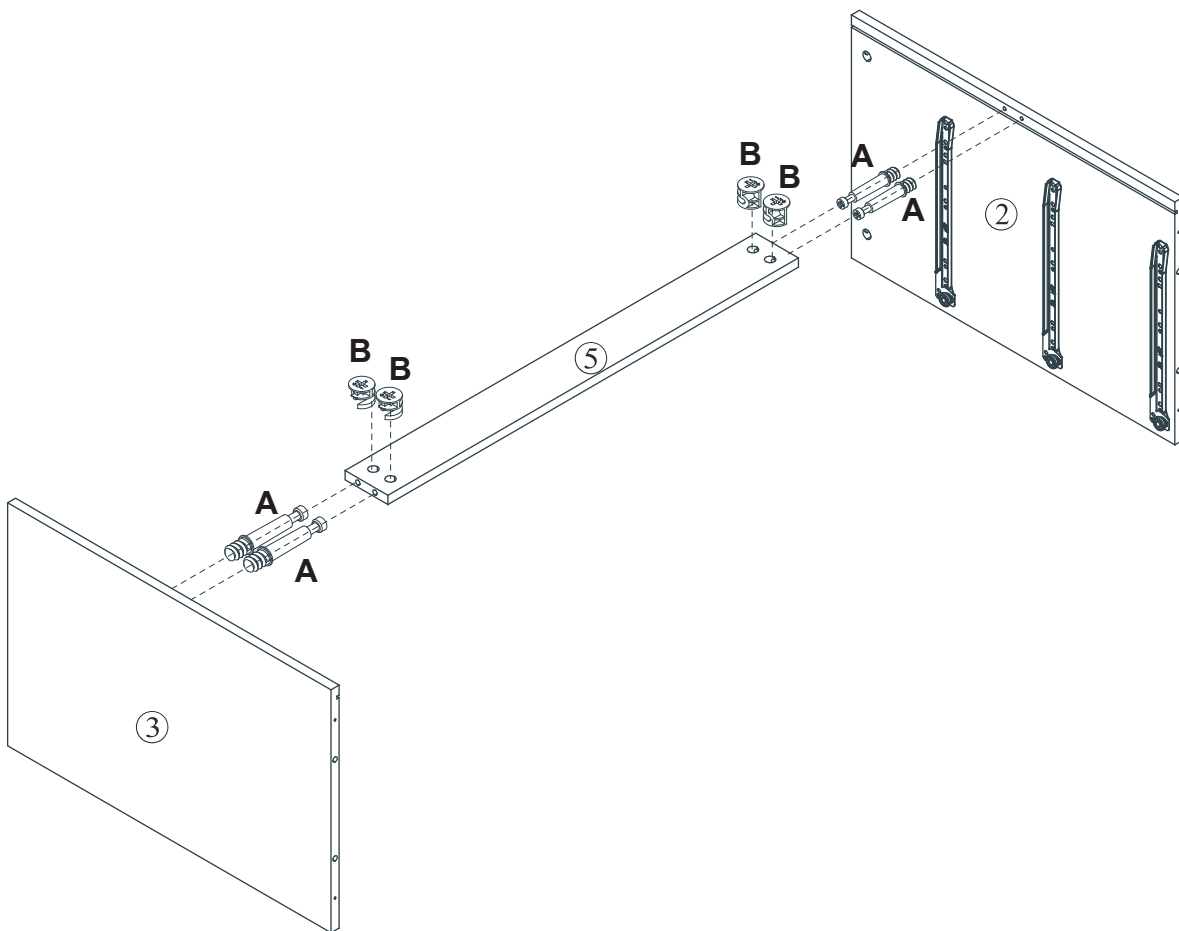

Included Accessories

Code	Description	Qty
1	Cabinet Top	1
2	Left Side Panel	1
3	Right Side Panel	1
4	Bottom Panel	1
5	Back Stretcher	1
6	Back Panel	1
7	Leg	4
8	Drawer front Panel	3
9	Drawer Left Side Panel	3
10	Drawer Right Side Panel	3
11	Drawer Back Panel	3
12	Drawer Bottom Panel	3
13	Drawer Central Stretcher	3

Step 1

H	x18
	

K	x3
	
CL DL DR CR	

Step 2

Step 3

Step 4

Step 5

Step 6