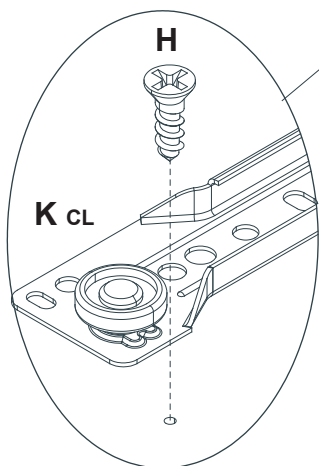

Weight Limitation

40 | **22**
lbs table top | lbs per drawer

What's included

Code	Description	Qty
A	Cam Bolt M6X35MM	23
B	Cam Lock 15X10MM	23
C	Screw M4X35MM	20
D	Wooden Dowel M6X30MM	8
E	Screw M4X14MM	21
F	Metal Connector	1
G	Screw M3X14MM	4
H	Screw M3X12MM	36
I	Plastic corner support	4
J	Handle	3
K	Slide sets	3
L	Wall Plugs	1
M	Metal Pin	4
N	Screw M4X12MM	6

IMPORTANT:

1. Do not tighten bolts / screws completely until all bolts / screws are lined up and inserted into holes.
2. Do not over tighten screws and bolts to avoid stripping.
3. Please use hand tools to assemble this product. Do not use power tools.

Included Accessories

Code	Description	Qty
1	Cabinet Top	1
2	Left Side Panel	1
3	Right Side Panel	1
4	Bottom Panel	1
5	Back Stretcher	1
6	Back Panel	1
7	Leg	4
8	Drawer front Panel	3
9	Drawer Left Side Panel	3
10	Drawer Right Side Panel	3
11	Drawer Back Panel	3
12	Drawer Bottom Panel	3
13	Drawer Central Stretcher	3

Step 1

H	x18
	

K	x3
	
CL DL DR CR	

Step 2

Step 3

Step 4

Step 5

Step 6