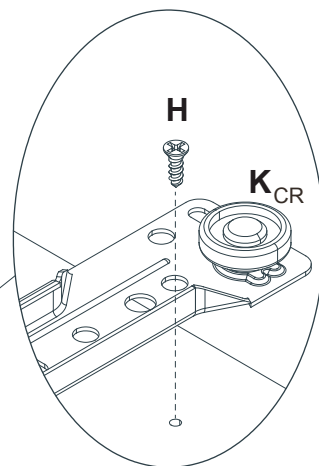

Weight Limitation

40 | **22**
lbs table top | lbs per drawer

What's included

Code	Description	Qty
A	Cam Bolt M6X35MM	23
B	Cam Lock 15X10MM	23
C	Screw M4X35MM	20
D	Wooden Dowel M6X30MM	8
E	Screw M4X14MM	21
F	Metal Connector	1
G	Screw M3X14MM	4
H	Screw M3X12MM	36
I	Plastic corner support	4
J	Handle	3
K	Slide sets	3
L	Wall Plugs	1
M	Metal Pin	4
N	Screw M4X12MM	6

IMPORTANT:

1. Do not tighten bolts / screws completely until all bolts / screws are lined up and inserted into holes.
2. Do not over tighten screws and bolts to avoid stripping.
3. Please use hand tools to assemble this product. Do not use power tools.

Included Accessories

Code	Description	Qty
1	Cabinet Top	1
2	Left Side Panel	1
3	Right Side Panel	1
4	Bottom Panel	1
5	Back Stretcher	1
6	Back Panel	1
7	Leg	4
8	Drawer front Panel	3
9	Drawer Left Side Panel	3
10	Drawer Right Side Panel	3
11	Drawer Back Panel	3
12	Drawer Bottom Panel	3
13	Drawer Central Stretcher	3

Step 1

H	x18
	

K	x3
	
CL DL DR CR	

Step 2

Step 3

Step 4

Step 5

Step 6