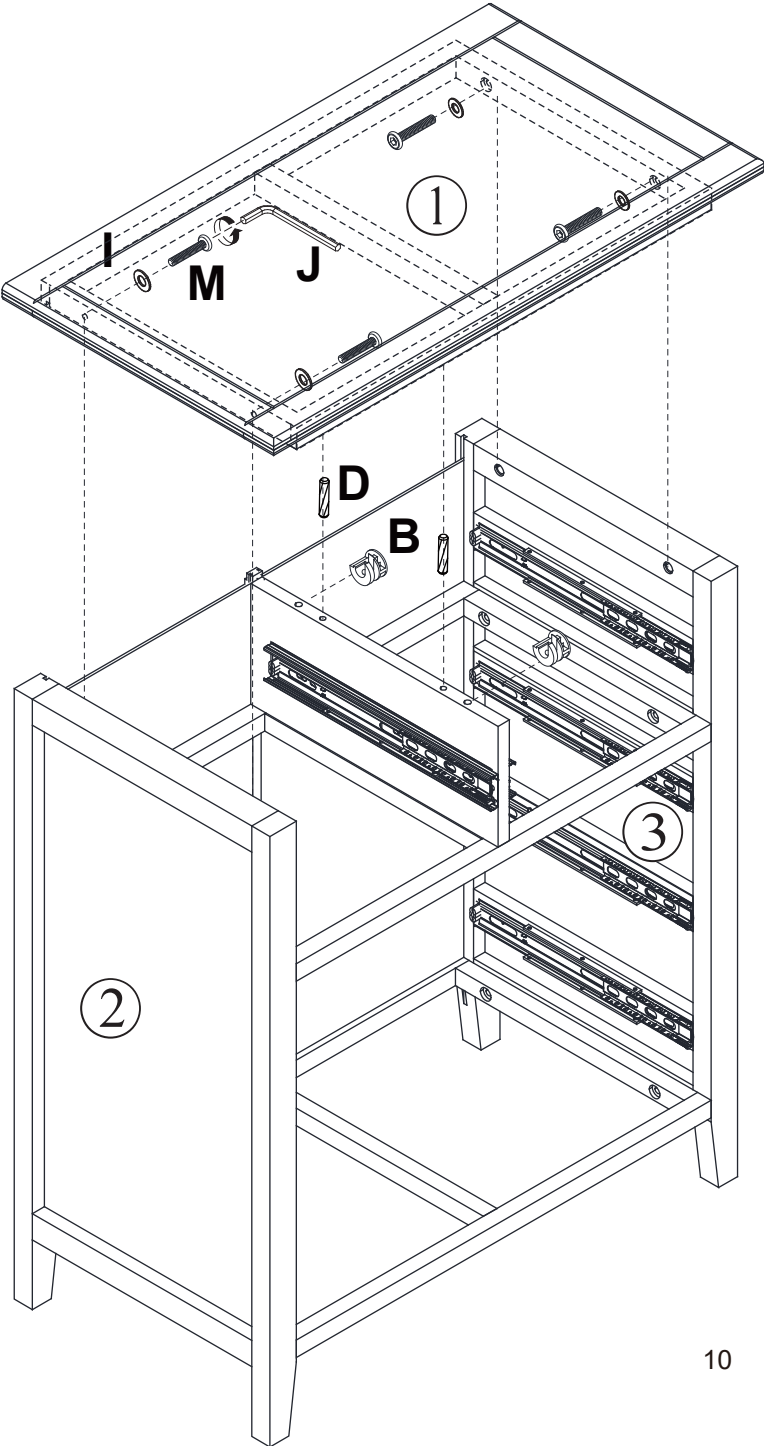

Weight Limitation

50 | **20**
lbs table top | lbs per drawer

2 PERSONS

What's included

Code	Description	Qty
A	Cam Bolt M6X35MM	25
B	Cam Lock 15X10MM	25
C	Screw M4X40MM	27
D	Wooden Dowel M6X30MM	12
E	Screw M4X14MM	2
F	Bolt M4X16MM	6
G	Gold Handle	3
H	Anchor M6X30MM	2
I	Metal Washer	12
J	Allen Key	1
K	Screw M3X16MM	8
L	Plastic Corner Support	8
M	Bolt M6X35MM	12
N	Nylon Strap	2
O	Bolt M4X12MM	2
P	Handle	2
Q	Screw M4X16MM	2

Included Accessories

Code	Description	Qty
1	Cabinet Top	1
2	Left Side Panel	1
3	Right Side Panel	1
4	Lower Support Frame	1
5	Upper Support Frame	1
6	Middle Partition Panel	1
7	Back Panel	1
8	Small Drawer Front Panel	2
9	Small Drawer Left Side Panel	2
10	Small Drawer Right Side Panel	5
11	Small Drawer Back Panel	2
12	Small Drawer Bottom Panel	2
13	Big Drawer Front Panel	3
14	Big Drawer Back Panel	3
15	Big Drawer Bottom Panel	3
16	Big Drawer Bottom Support panel	3
17	Back Support Panel	1
18	Big Drawer Left Side Panel	3
19	Big Drawer Right Side Panel	3

The Accessoriess

Step 1

Step 2

Step 3

Step 4

Step 5

Step 6

Step 7