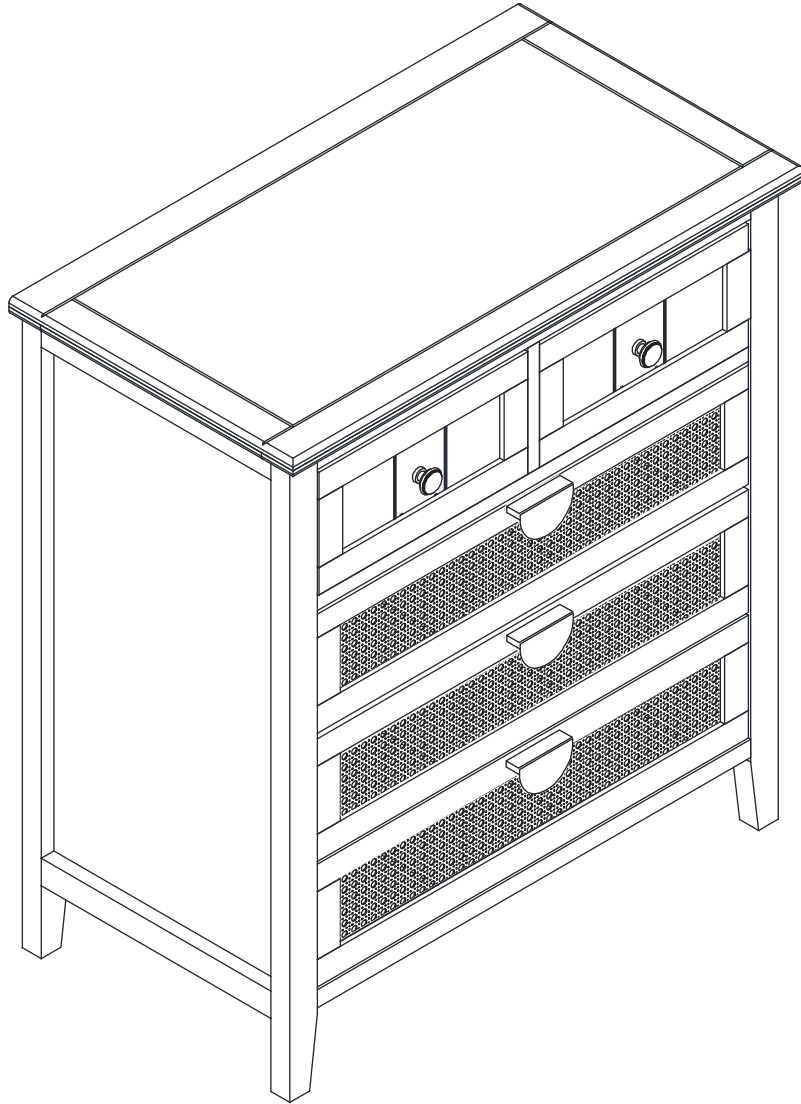

Installation Instruction

Product name

W688105156