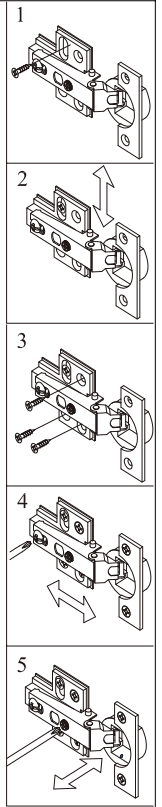

KITCHEN ISLAND

DL-DT1912W/W420S00003

DL-DT1912 B /W420S00004

Attention please:

Improper use of screws may cause the product surface damage!
Please be careful when installing.

A		6×35mm	×32	N		×2
B		15×10mm	×32	O		×3
C		6×30mm	×6	P		×3
D		3×12mm	×84	Q		×2
E		3×14mm	×16	R		×1
F			×16	S		×5
G		4×35mm	×24	T		10×10mm ×9
H		4×12mm	×20	U		6×45mm ×9
I		30cm	×3	V		×1
J		30cm	×3	W		6×25mm ×1
K			×4	X		M4 ×1
L			×1	Y		5×20mm ×8
M		4×16mm	×10			

V × 1

W × 1
6×25

5

6

7

8

C	×6	T	×9	U	×9
 6×30		 		 6×45	

9

H × 20
4 × 12

P × 3

Q × 2

10

B × 6

G × 2
4 × 35

11

12

13

D × 8
 3 × 12

14

D × 8
 3 × 12

15

× 3

- | | | | | | |
|--------------------------|--------------------------|----------------|----------------|-------------------------|----------------|
| <p>(A) × 12
6×35</p> | <p>(D) × 12
3×12</p> | <p>(I) × 3</p> | <p>(J) × 3</p> | <p>(M) × 6
4×16</p> | <p>(O) × 3</p> |
|--------------------------|--------------------------|----------------|----------------|-------------------------|----------------|