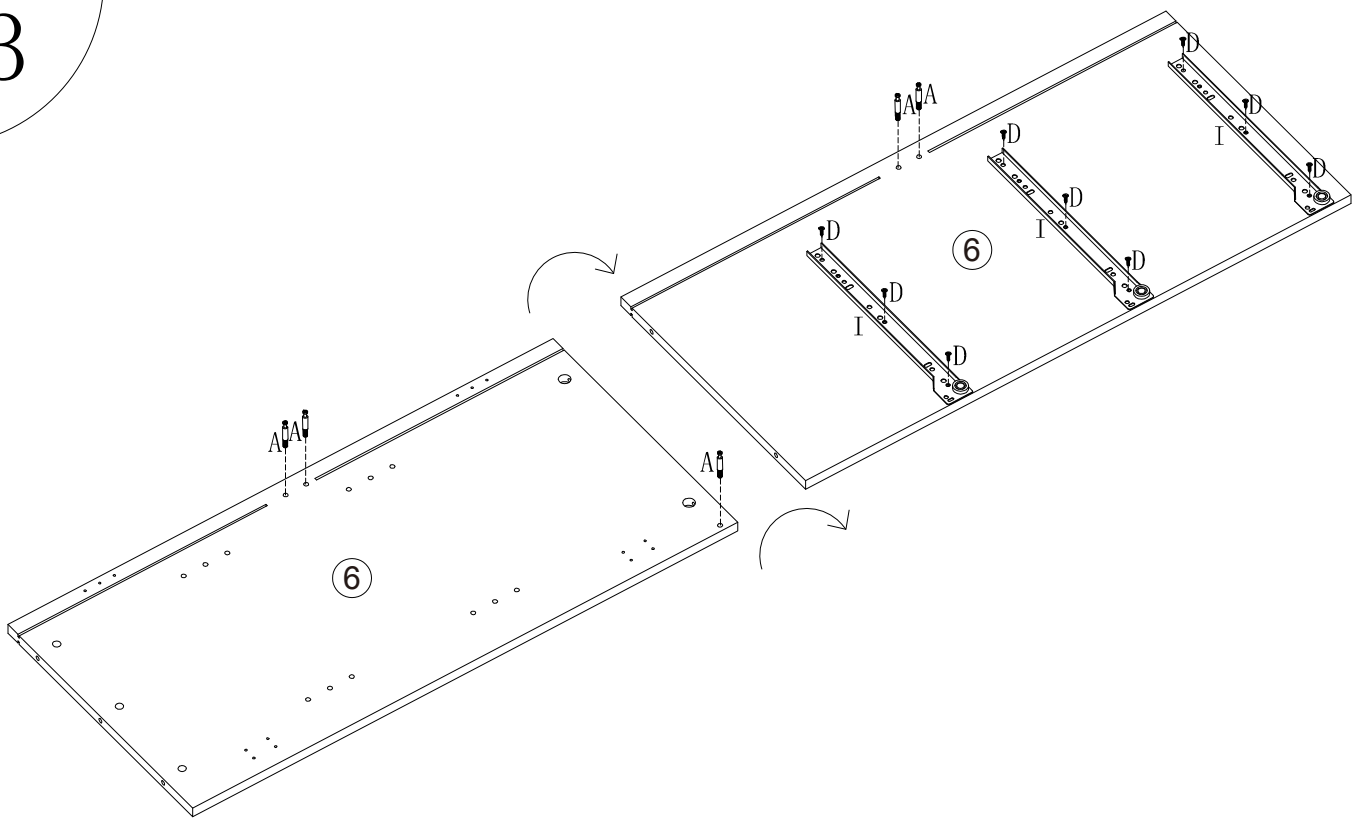

KITCHEN ISLAND

DL-DT1912W/W420S00003

DL-DT1912 B /W420S00004

Attention please:

Improper use of screws may cause the product surface damage!
Please be careful when installing.

A		6×35mm	×32	N		×2
B		15×10mm	×32	O		×3
C		6×30mm	×6	P		×3
D		3×12mm	×84	Q		×2
E		3×14mm	×16	R		×1
F			×16	S		×5
G		4×35mm	×24	T		10×10mm ×9
H		4×12mm	×20	U		6×45mm ×9
I		30cm	×3	V		×1
J		30cm	×3	W		6×25mm ×1
K			×4	X		M4 ×1
L			×1	Y		5×20mm ×8
M		4×16mm	×10			

1

2

3

A × 5
6×35

D × 9
3×12

I × 3

4

R × 1

V × 1

W × 1
6×25

5

6

7

8

C	×6	T	×9	U	×9
 6×30		 		 6×45	

9