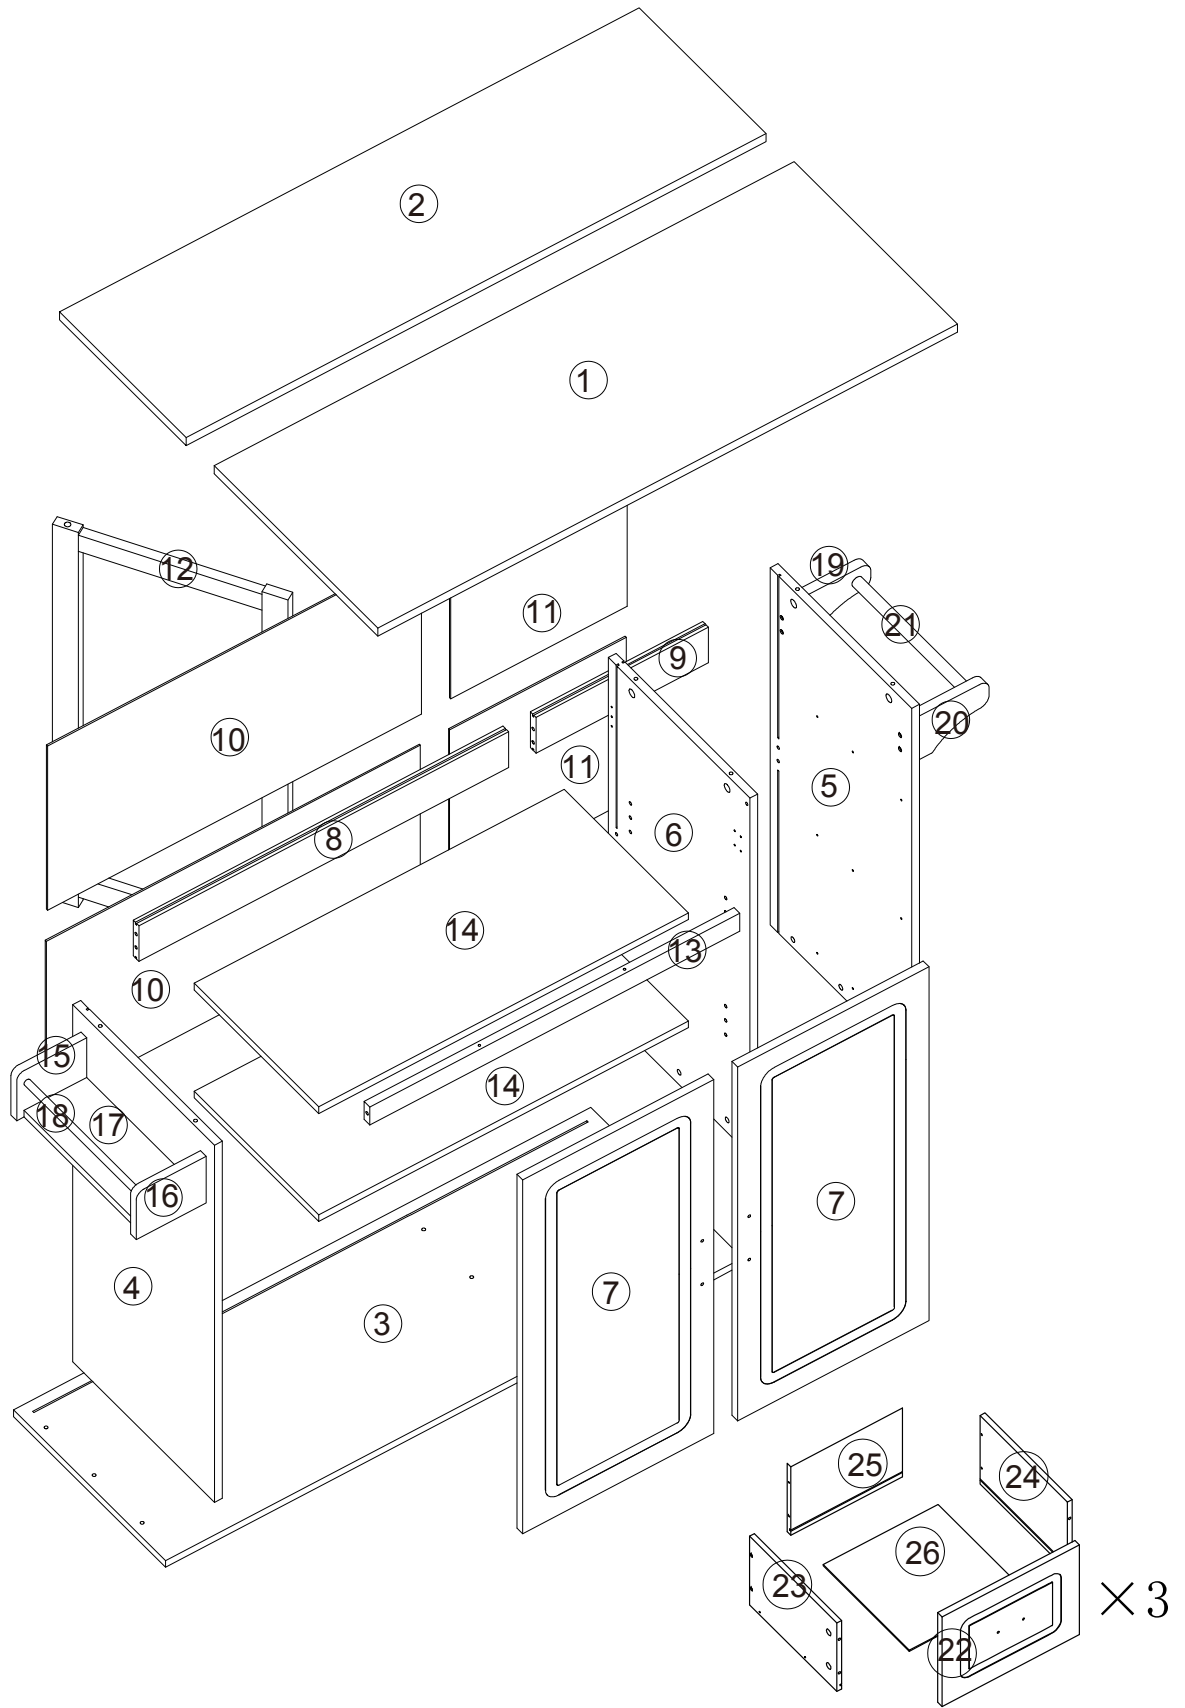

KITCHEN ISLAND

DL-DT1912W/W420S00003

DL-DT1912 B /W420S00004

Attention please:

Improper use of screws may cause the product surface damage!
Please be careful when installing.

A		6×35mm	×32	N		×2
B		15×10mm	×32	O		×3
C		6×30mm	×6	P		×3
D		3×12mm	×84	Q		×2
E		3×14mm	×16	R		×1
F			×16	S		×5
G		4×35mm	×24	T		10×10mm ×9
H		4×12mm	×20	U		6×45mm ×9
I		30cm	×3	V		×1
J		30cm	×3	W		6×25mm ×1
K			×4	X		M4 ×1
L			×1	Y		5×20mm ×8
M		4×16mm	×10			

1

2

3

A × 5
6×35

D × 9
3×12

I × 3

4

R × 1

V × 1

W × 1
6×25

5

6

7

8

C	×6	T	×9	U	×9
 6×30		 		 6×45	

9