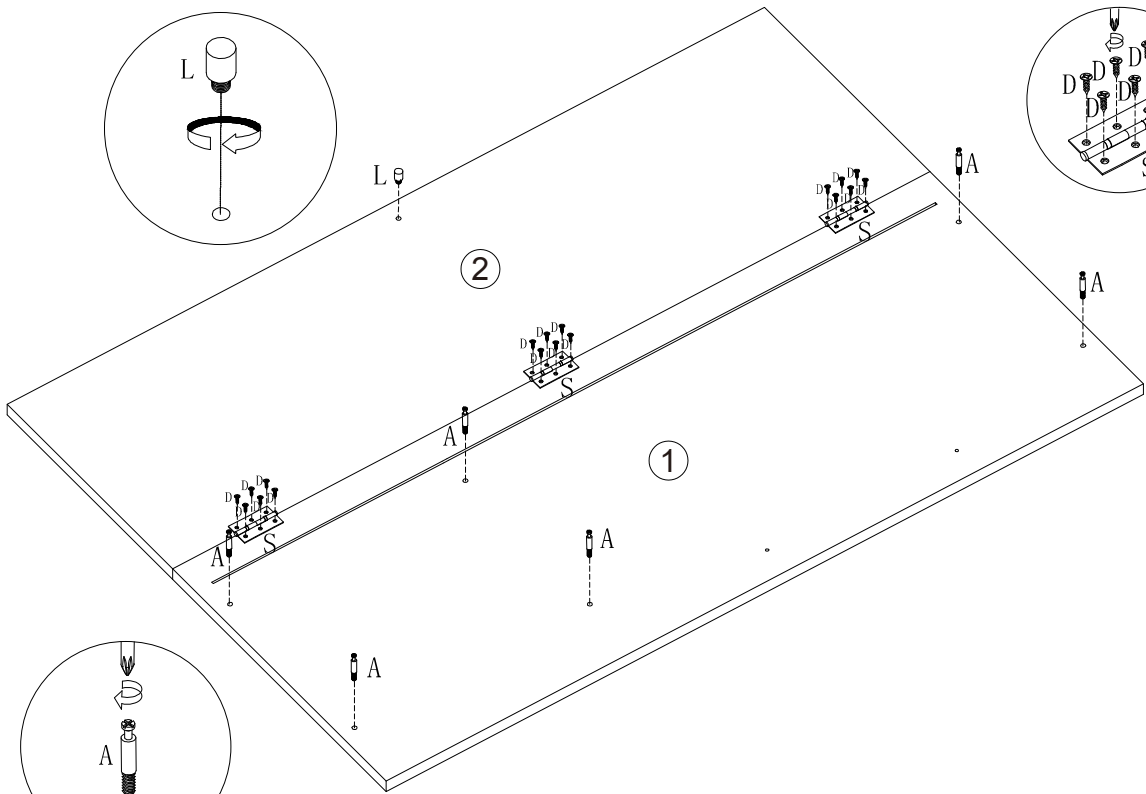

KITCHEN ISLAND

DL-DT1912W/W420S00003

DL-DT1912 B /W420S00004

Attention please:

Improper use of screws may cause the product surface damage!
Please be careful when installing.

A		6×35mm	×32	N		×2
B		15×10mm	×32	O		×3
C		6×30mm	×6	P		×3
D		3×12mm	×84	Q		×2
E		3×14mm	×16	R		×1
F			×16	S		×5
G		4×35mm	×24	T		10×10mm ×9
H		4×12mm	×20	U		6×45mm ×9
I		30cm	×3	V		×1
J		30cm	×3	W		6×25mm ×1
K			×4	X		M4 ×1
L			×1	Y		5×20mm ×8
M		4×16mm	×10			

1

2

3

A × 5
6×35

D × 9
3×12

I × 3

4

R × 1

V × 1

W × 1
6×25

5

6

7

8

C	×6	T	×9	U	×9
 6×30		 		 6×45	

9