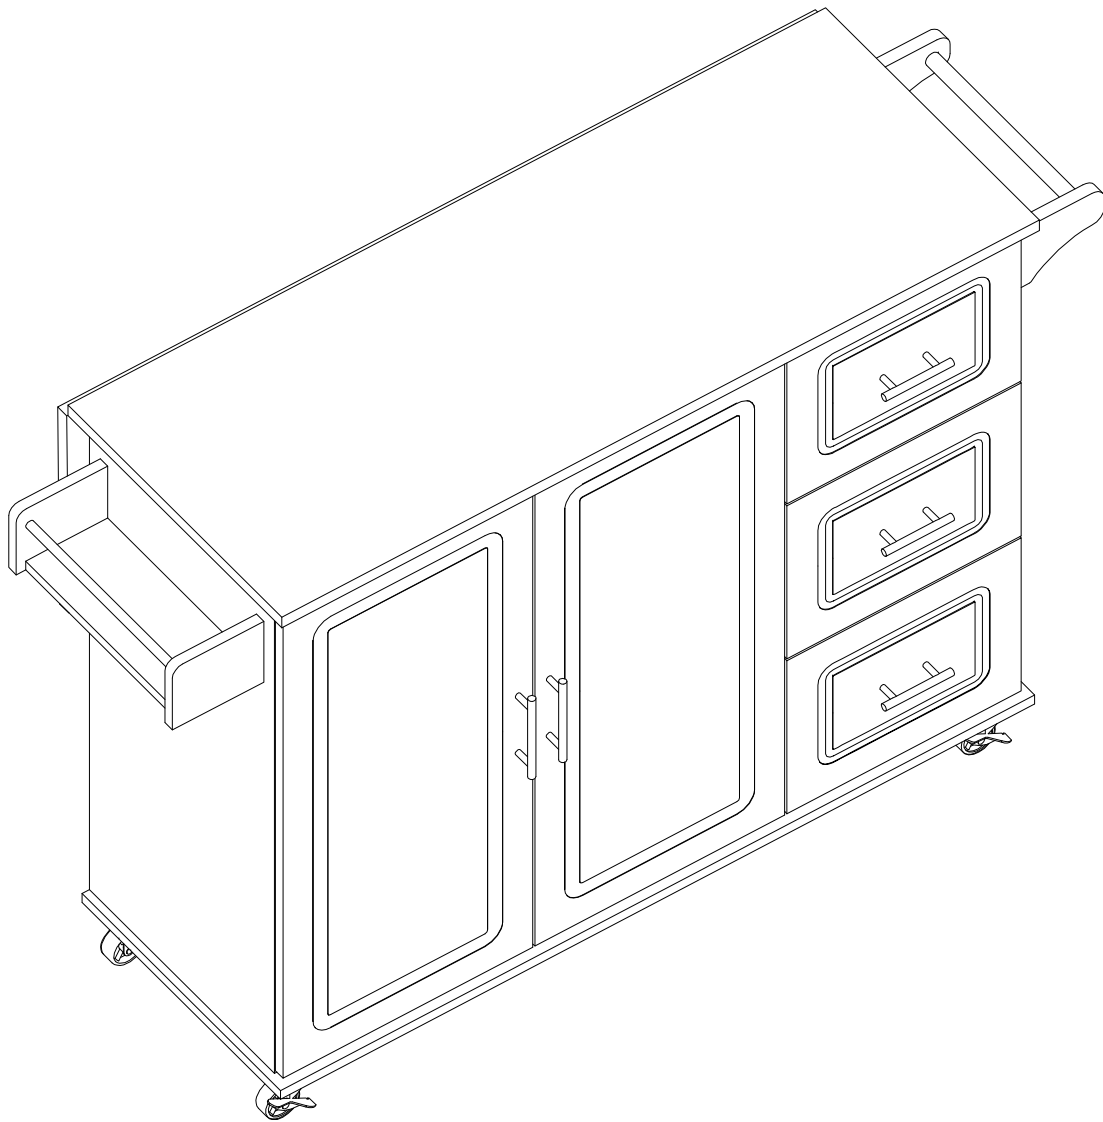

KITCHEN ISLAND

DL-DT1912W/W420S00003

DL-DT1912 B /W420S00004

Attention please:

Improper use of screws may cause the product surface damage!
Please be careful when installing.

A		6×35mm	×32	N		×2
B		15×10mm	×32	O		×3
C		6×30mm	×6	P		×3
D		3×12mm	×84	Q		×2
E		3×14mm	×16	R		×1
F			×16	S		×5
G		4×35mm	×24	T		10×10mm ×9
H		4×12mm	×20	U		6×45mm ×9
I		30cm	×3	V		×1
J		30cm	×3	W		6×25mm ×1
K			×4	X		M4 ×1
L			×1	Y		5×20mm ×8
M		4×16mm	×10			

1

2

3

A × 5
6×35

D × 9
3×12

I × 3

4

R × 1