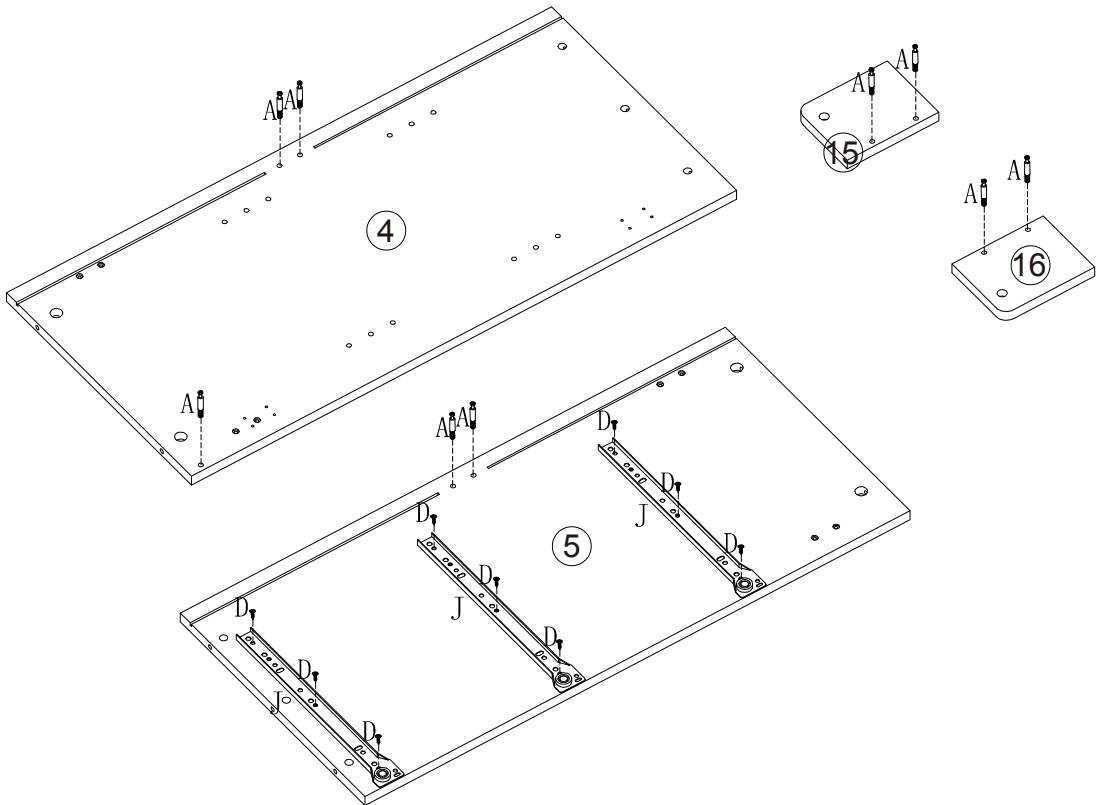

KITCHEN ISLAND

DL-DT1912W/W420S00003

DL-DT1912 B /W420S00004

Attention please:

Improper use of screws may cause the product surface damage!
Please be careful when installing.

A		6×35mm	×32	N		×2
B		15×10mm	×32	O		×3
C		6×30mm	×6	P		×3
D		3×12mm	×84	Q		×2
E		3×14mm	×16	R		×1
F			×16	S		×5
G		4×35mm	×24	T		10×10mm ×9
H		4×12mm	×20	U		6×45mm ×9
I		30cm	×3	V		×1
J		30cm	×3	W		6×25mm ×1
K			×4	X		M4 ×1
L			×1	Y		5×20mm ×8
M		4×16mm	×10			

1

2

3

A × 5
6×35

D × 9
3×12

I × 3

4

R × 1

V × 1

W × 1
6×25

5

6

7

8

C	×6	T	×9	U	×9
 6×30		 		 6×45	

9