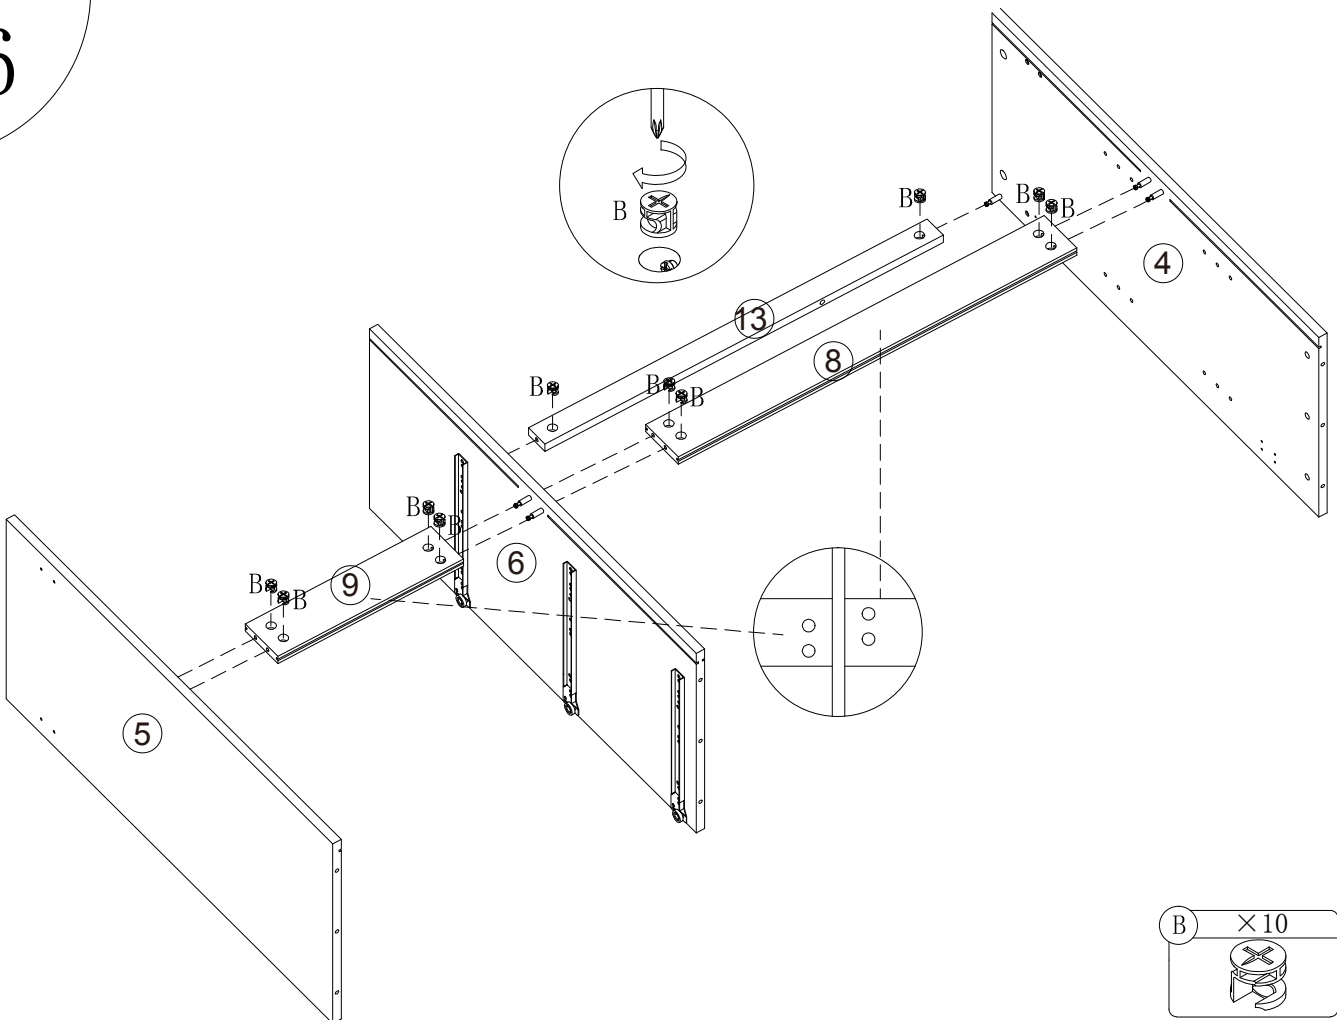

KITCHEN ISLAND

DL-DT1912W/W420S00003

DL-DT1912 B /W420S00004

Attention please:

Improper use of screws may cause the product surface damage!
Please be careful when installing.

A		6×35mm	×32	N		×2
B		15×10mm	×32	O		×3
C		6×30mm	×6	P		×3
D		3×12mm	×84	Q		×2
E		3×14mm	×16	R		×1
F			×16	S		×5
G		4×35mm	×24	T		10×10mm ×9
H		4×12mm	×20	U		6×45mm ×9
I		30cm	×3	V		×1
J		30cm	×3	W		6×25mm ×1
K			×4	X		M4 ×1
L			×1	Y		5×20mm ×8
M		4×16mm	×10			

1

2

3

A × 5
6×35

D × 9
3×12

I × 3

4

R × 1

V × 1

W × 1
6×25

5

6

7

8

C	×6	T	×9	U	×9
 6×30		 		 6×45	

9