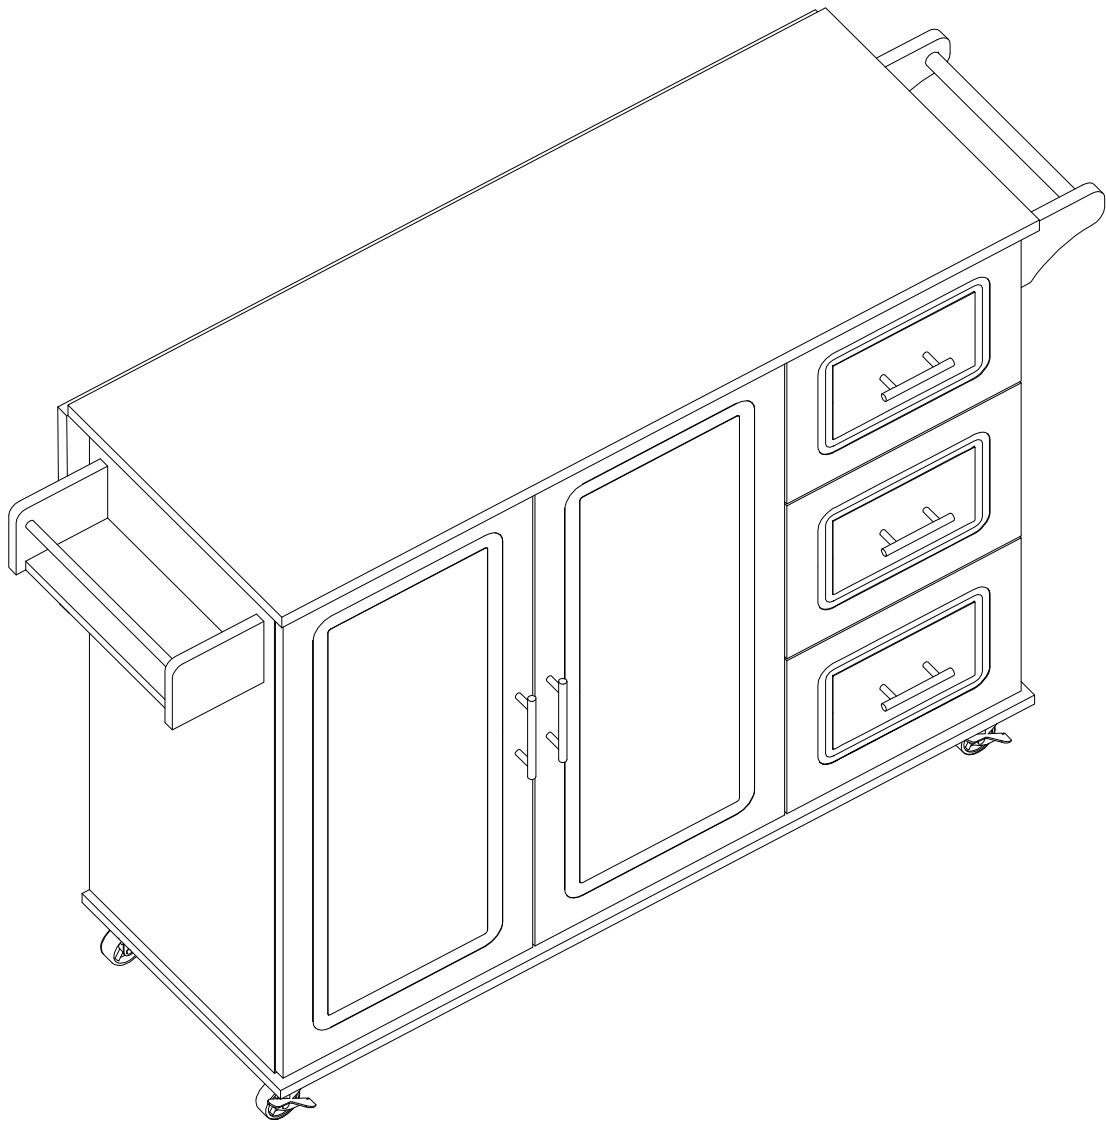

KITCHEN ISLAND

DL-DT1912W/W420S00003

DL-DT1912 B /W420S00004

Attention please:

Improper use of screws may cause the product surface damage!
Please be careful when installing.

| | | | | | | |
|---|---|---------|-----|---|---|---------------|
| A |  | 6×35mm | ×32 | N |  | ×2 |
| B |  | 15×10mm | ×32 | O |  | ×3 |
| C |  | 6×30mm | ×6 | P |  | ×3 |
| D |  | 3×12mm | ×84 | Q |  | ×2 |
| E |  | 3×14mm | ×16 | R |  | ×1 |
| F |  | | ×16 | S |  | ×5 |
| G |  | 4×35mm | ×24 | T |  | 10×10mm ×9 |
| H |  | 4×12mm | ×20 | U |  | 6×45mm ×9 |
| I |  | 30cm | ×3 | V |  | ×1 |
| J |  | 30cm | ×3 | W |  | 6×25mm ×1 |
| K |  | | ×4 | X |  | M4 ×1 |
| L |  | | ×1 | Y |  | 5×20mm ×8 |
| M |  | 4×16mm | ×10 | | | |