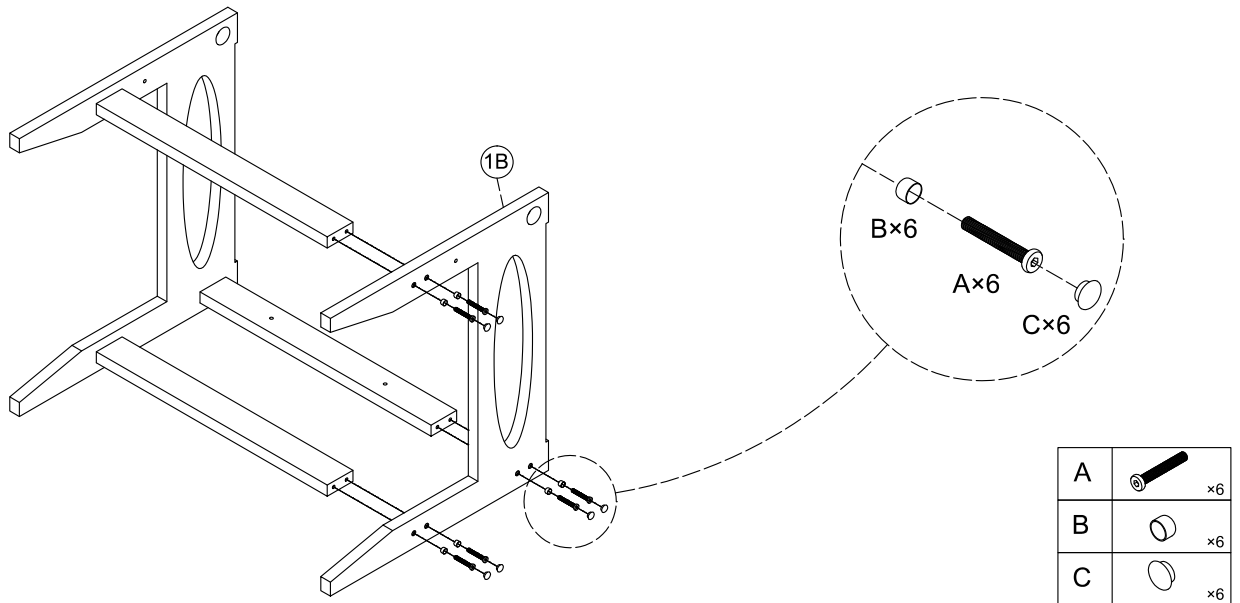

## Step 2

Use Bolts(A), Washer(B) to connect Side Rail(2A),Side Rail(2B),Side Rail(3) to Left Frame(1A).

Screw Cap (C) is finally installed on the bolt (A) for decoration.

# ASSEMBLY INSTRUCTIONS

ITEM: W1885125535-W885125536

Description: Oversized Sofa Arm Chair

Thank you for purchasing this quality product, be sure to check all packing material carefully for small part that may have come loose inside the carton during shipment.

## Step 3

Use Bolts(A), Washer(B) to connect Side Rall(2A),Side Rall(2B),Side Rall(3) to Left Frame(1B).  
Screw Cap (C) is finally installed on the bolt (A) for decoration.