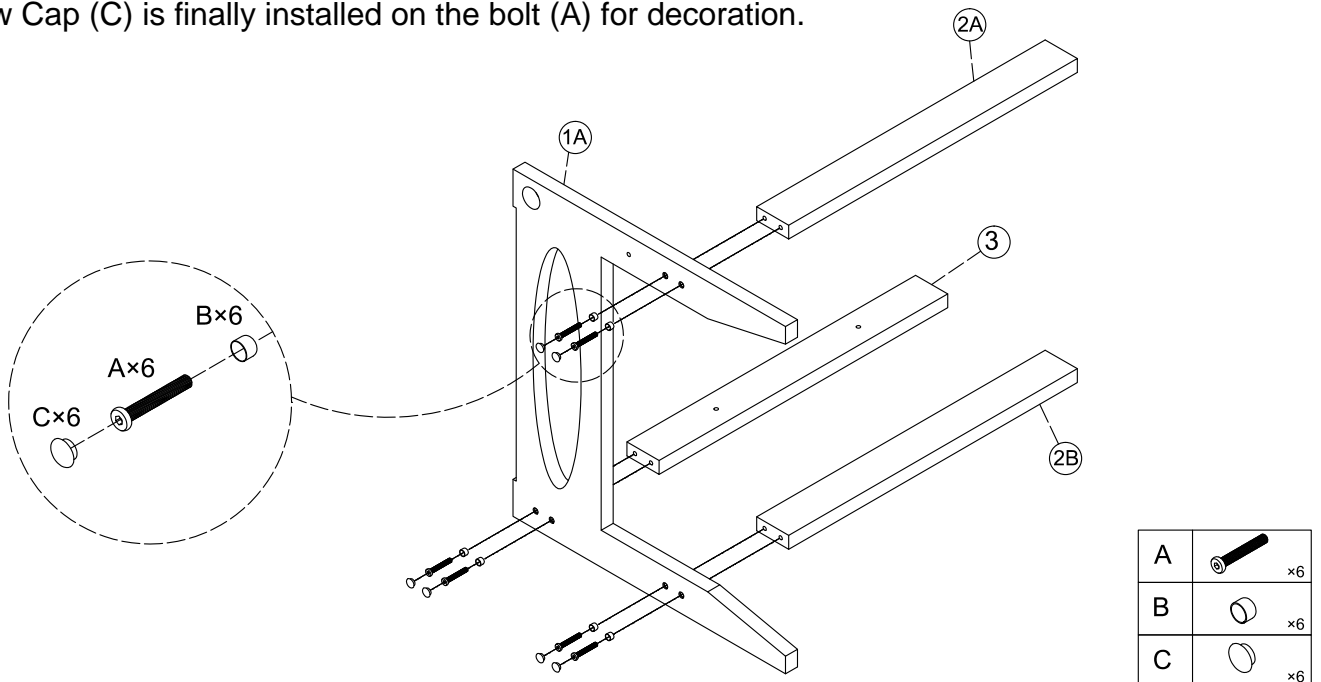

## Step 1

Use Bolts(A), Washer(B) to connect Seat Cushion(4),Backrest(5)

NOTE:If you have trouble aligning the screws with the holes, try a few more times.

## Step 2

Use Bolts(A), Washer(B) to connect Side Rail(2A),Side Rail(2B),Side Rail(3) to Left Frame(1A).

Screw Cap (C) is finally installed on the bolt (A) for decoration.