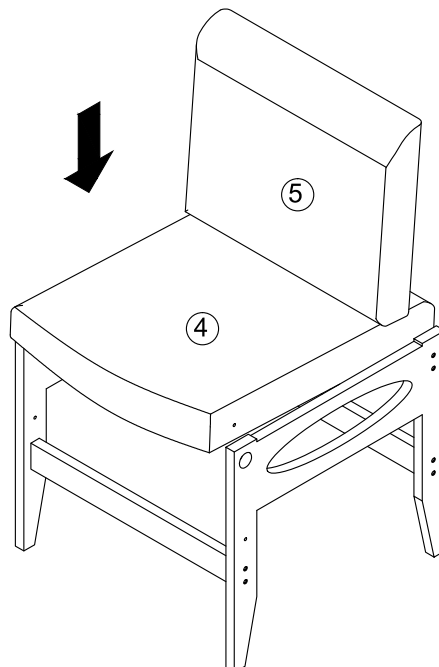

## Step 3

Use Bolts(A), Washer(B) to connect Side Rall(2A),Side Rall(2B),Side Rall(3) to Left Frame(1B).  
Screw Cap (C) is finally installed on the bolt (A) for decoration.

## Step 4

Put the connected Backrest(5) and Seat Cushion(4) on the chair frame.

NOTE: Make sure the holes of the Backrest (5) are aligned with the holes of the Side Rall (3), and the holes of the Seat Cushion (4) are aligned with the holes of the Frame (1A/1B).