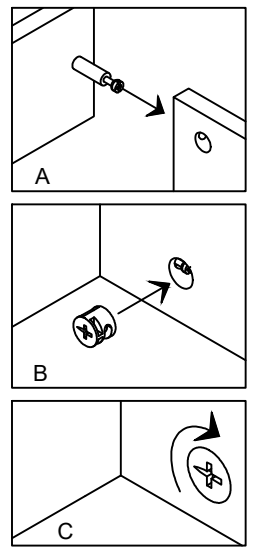

STEP3

	2 x 2pcs