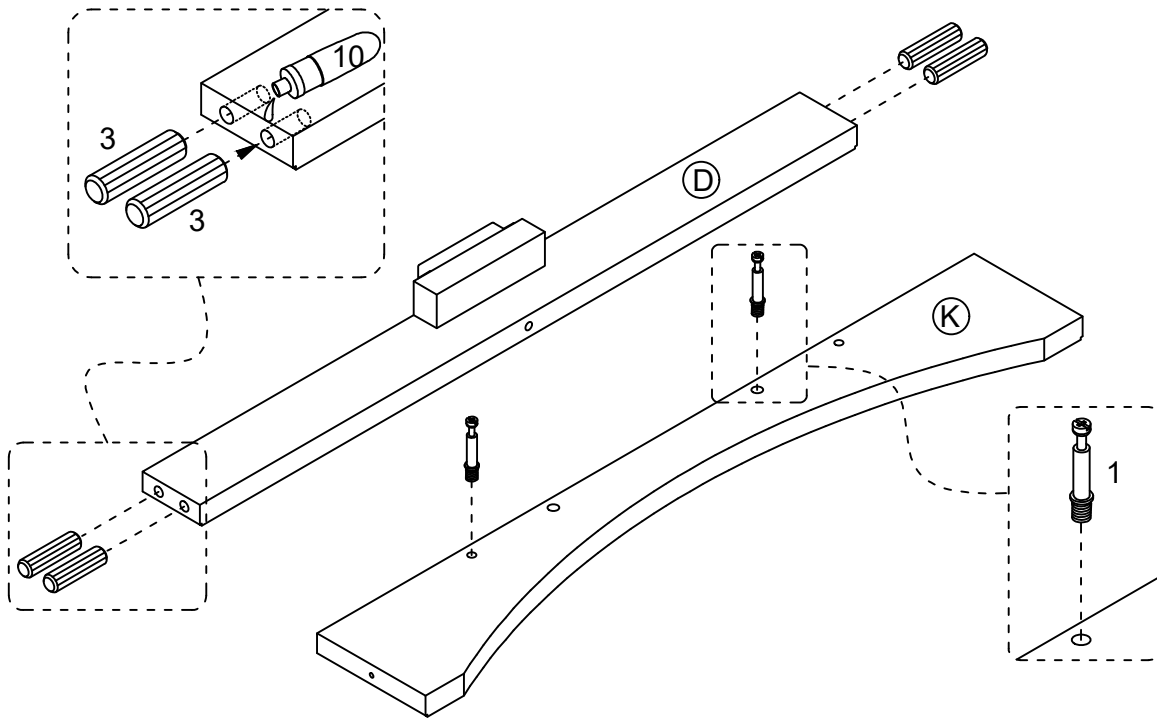

PACKAGE CONTENTS

PART	DESCRIPTION	QTY		PART	DESCRIPTION	QTY
A	Top Panel	X1		F	Right Door	X1
B	Left Side Board	X1		G	Upper Shelf	X1
C	Right Side Board	X1		H	Shelf	X1
D	Front Bar	X1		I	Base Panel	X1
E	Left Door	X1		K	Base Panel Front Rail	X1

HARDWARE CONTENTS

1	2	3	4
 Ø6*33mm 18PCS	 Ø15*9mm 18PCS	 Ø6*30mm 21PCS	 2PCS
5	6	7	8
 5/32"*19mm 2PCS	 4PCS	 Ø3*10mm 4PCS	 Ø4*38mm 4PCS
9	10	11	12
 Ø3*12mm 8PCS	 1PC	 Ø4*20mm 1PC	 1PC
13	14		
 1PC	 2PCS		

STEP1

Glue the wood dowels 3 into the inner holes on the side panels D.

NOTE: It is very important to use a small amount of glue 10 on ends of dowels and wipe away excess glue immediately.

	1 x 2pcs
	3 x 4pcs
	10 x 1pc