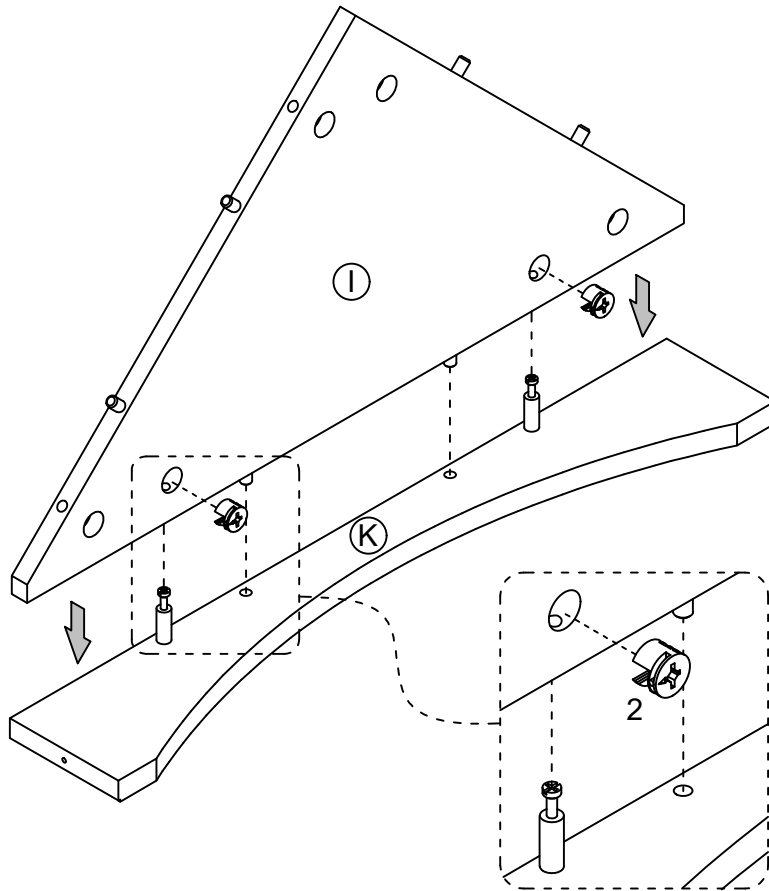

STEP3

	2 x 2pcs