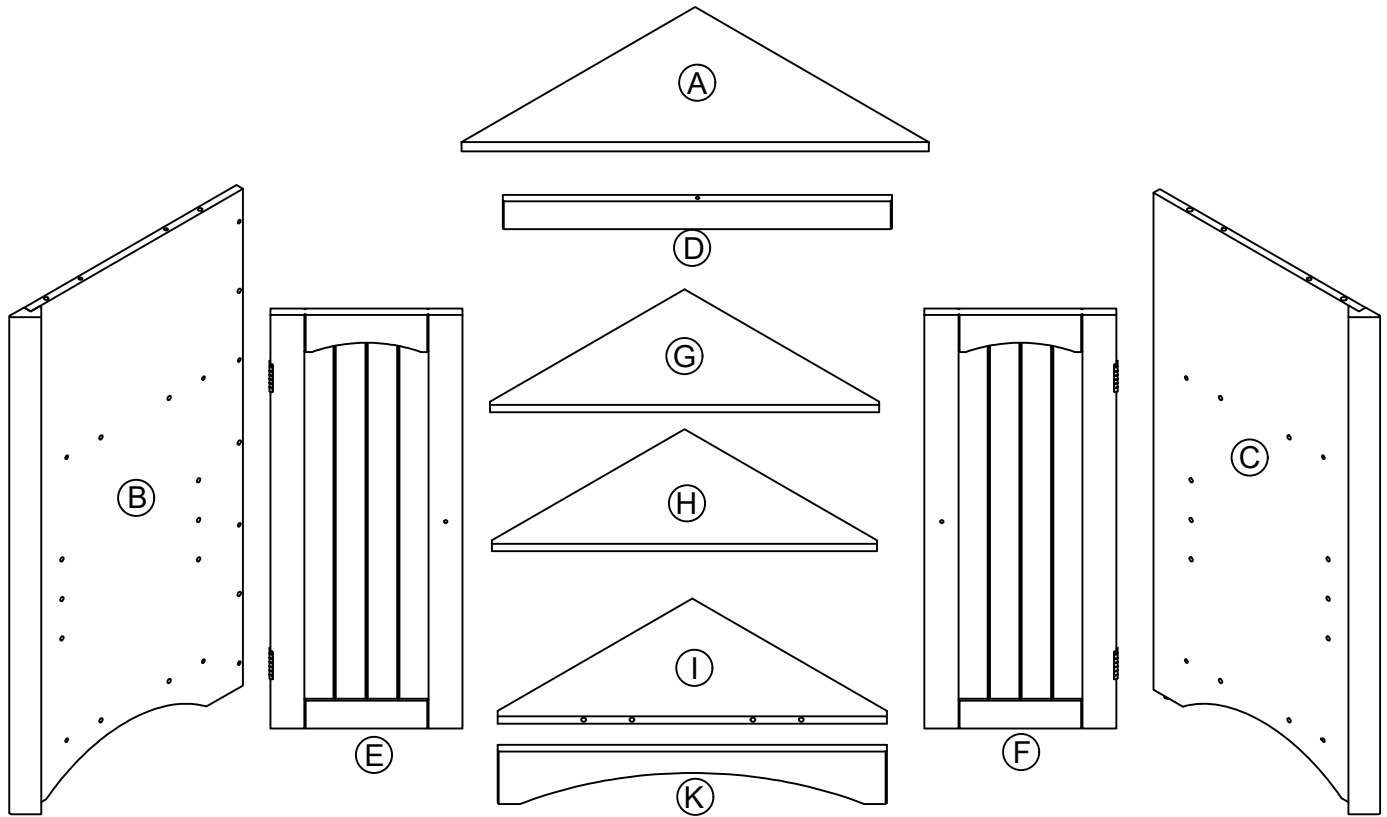

PACKAGE CONTENTS

PART	DESCRIPTION	QTY		PART	DESCRIPTION	QTY
A	Top Panel	X1		F	Right Door	X1
B	Left Side Board	X1		G	Upper Shelf	X1
C	Right Side Board	X1		H	Shelf	X1
D	Front Bar	X1		I	Base Panel	X1
E	Left Door	X1		K	Base Panel Front Rail	X1

HARDWARE CONTENTS

1	2	3	4
 Ø6*33mm 18PCS	 Ø15*9mm 18PCS	 Ø6*30mm 21PCS	 2PCS
5	6	7	8
 5/32"*19mm 2PCS	 4PCS	 Ø3*10mm 4PCS	 Ø4*38mm 4PCS
9	10	11	12
 Ø3*12mm 8PCS	 1PC	 Ø4*20mm 1PC	 1PC
13	14		
 1PC	 2PCS		

STEP1

Glue the wood dowels 3 into the inner holes on the side panels D.

NOTE: It is very important to use a small amount of glue 10 on ends of dowels and wipe away excess glue immediately.

	1 x 2pcs
	3 x 4pcs
	10 x 1pc