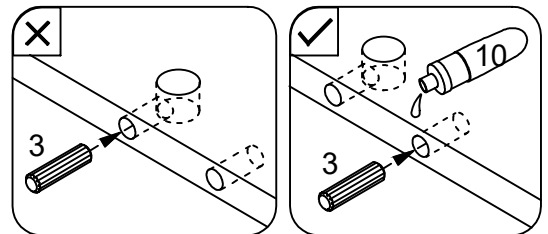

STEP4

Glue the wood dowels 3 into the inner holes on the side panels C.
NOTE: It is very important to use a small amount of glue 10 on ends of dowels and wipe away excess glue immediately.

	1 x 4pcs
	3 x 5pcs
	10 x 1pc