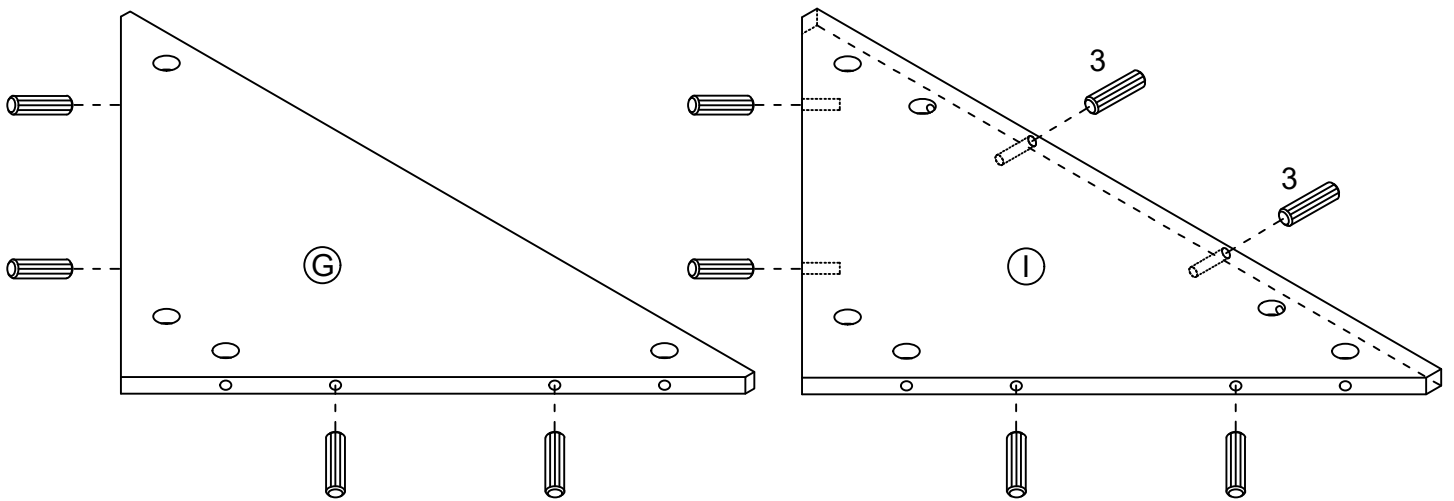

Glue the wood dowels 3 into the inner holes on the front upper rail G and I .

NOTE: It is very important to use a small amount of glue 10 on ends of dowels and wipe away excess glue immediately.

	3 x 10pcs
	10 x 1pc