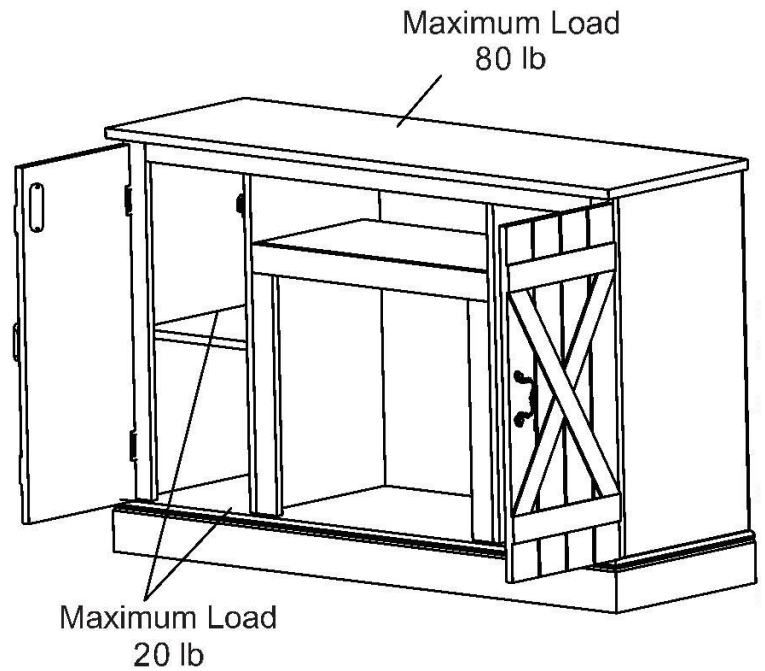

Weight Limitation

20 lb Shelf

80 lb Top

Tools Needed (Not included)

Warning

Serious or fatal crushing injuries may occur if the furniture tip-over. Furniture must permanently fixed to the wall with included anti-tipping device to prevent the furniture from tipping over.