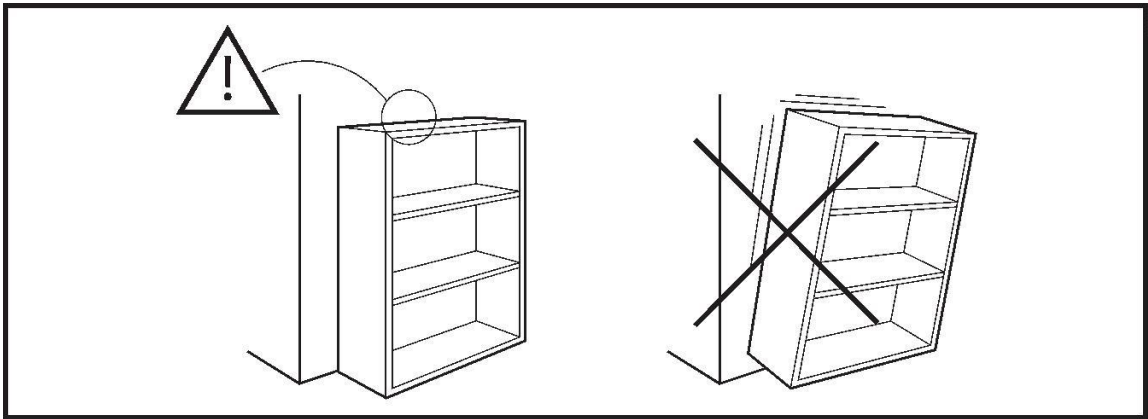

47" TV Stand w/ Fireplace

Assembly Instructions

NOTE: This instruction manual contains **IMPORTANT** safety information. Please read carefully before assembling the product

Estimated Time for Assembly

60 mins

Weight Limitation

20 lb Shelf

80 lb Top

Tools Needed (Not included)

Warning

Serious or fatal crushing injuries may occur if the furniture tip-over. Furniture must permanently fixed to the wall with included anti-tipping device to prevent the furniture from tipping over.