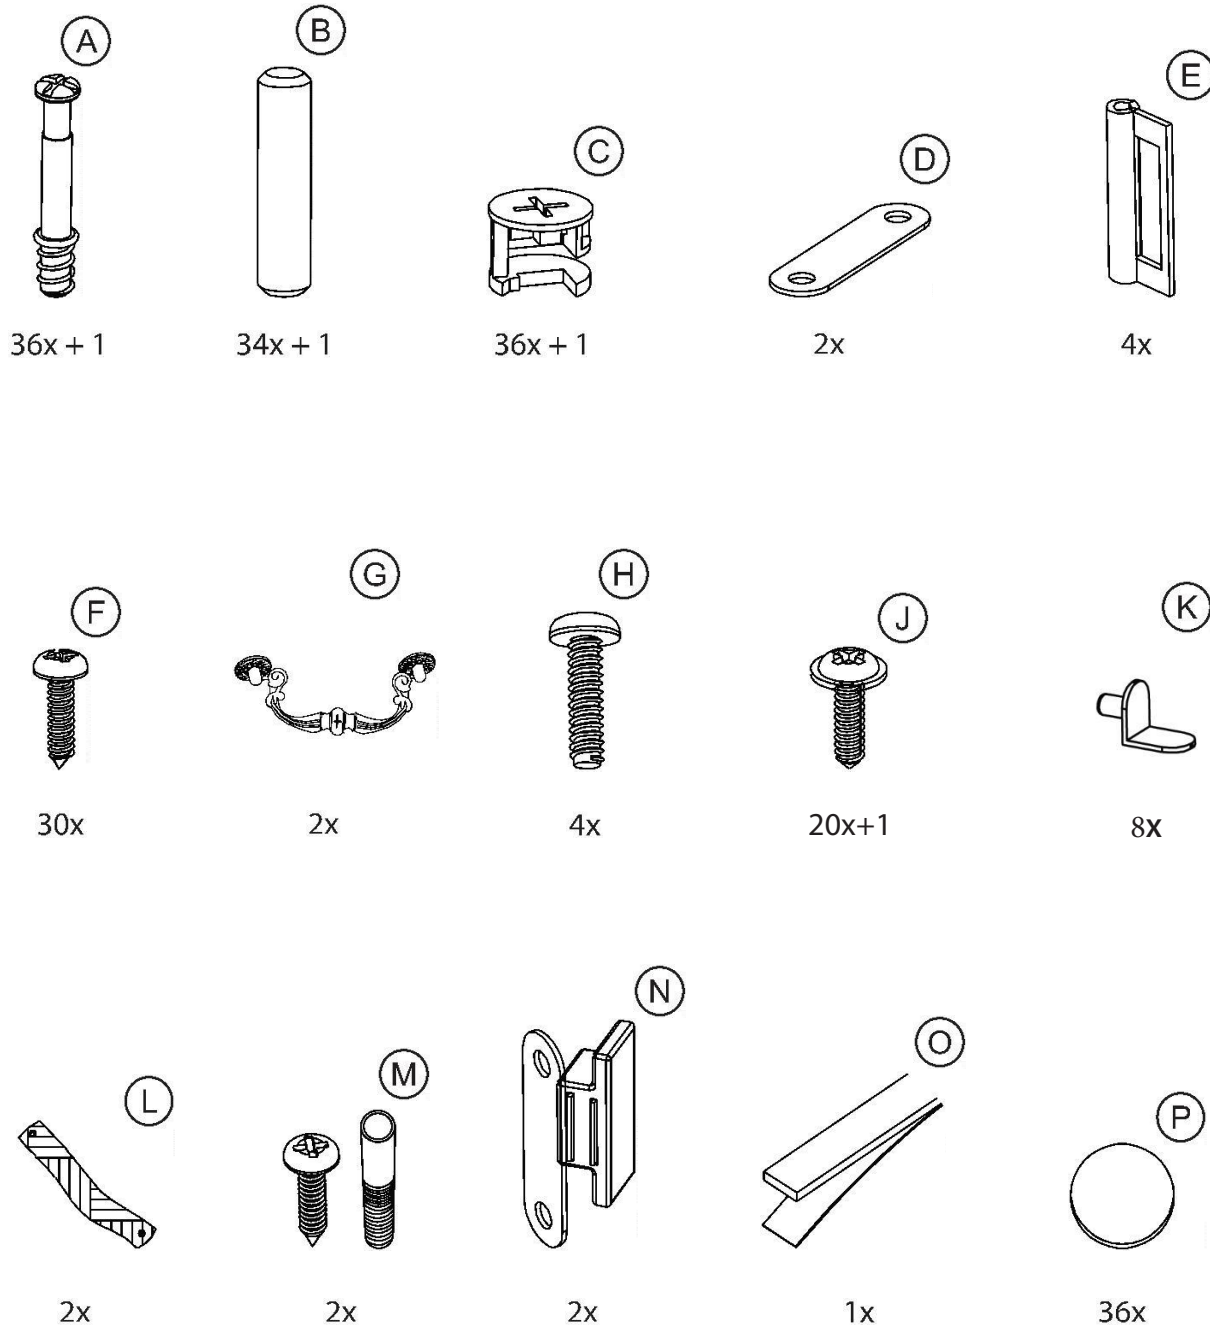

PACKAGE CONTENT

CODE	DESCRIPTION	QTY
3	Left Side Plate	1
4	Left Side Bar	1
5	Left Middle	1
6	Right Middle	1
7	Right Side Plate	1
8	Storage Board	2
9	Laminates	1
10	Center Bar	1
11	Lower Back Panel	2
12	Right Side Bar	1
16	Cabinet Door	1
17	Cabinet Door	1

PACKAGE CONTENT