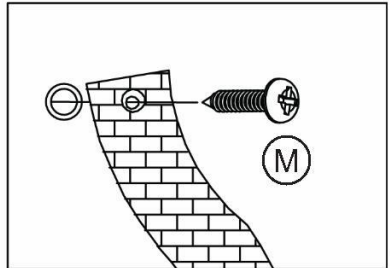

12

(F) 12x

(N) 2x

13

14

15

Furniture must permanently fixed to the wall stud with included anti-tipping device to prevent the furniture from tipping over.

- Mark the drill position on the wall with a pencil.
- Drill a small hole on the marked position.
- Insert a wall anchor into the drilled hole.
- Fixed the anti tipping strap to the wall with provided screws.

16

⊙ 1x

NOTE: put the TV behind to the wood trim to prevent fall off.

FINISH!

FIREPLACE INSTALLATION

If you decide to install the fireplace into the mantel, carefully set the unit from the back of the mantel and center it in the opening.