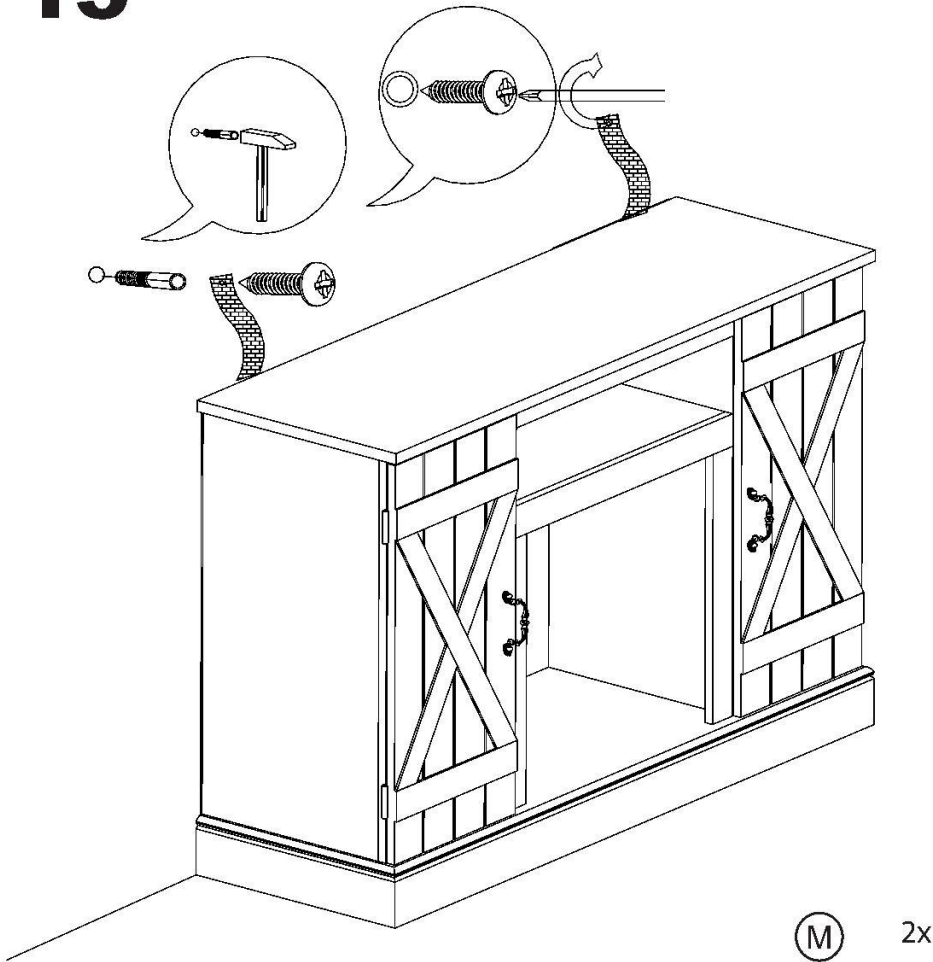

12

(F) 12x

(N) 2x

13

14

15

Furniture must permanently fixed to the wall stud with included anti-tipping device to prevent the furniture from tipping over.

- Mark the drill position on the wall with a pencil.
- Drill a small hole on the marked position.
- Insert a wall anchor into the drilled hole.
- Fixed the anti tipping strap to the wall with provided screws.

16

⊙ 1x

NOTE: put the TV behind to the wood trim to prevent fall off.

FINISH!

FIREPLACE INSTALLATION

If you decide to install the fireplace into the mantel, carefully set the unit from the back of the mantel and center it in the opening.

Check the alignment and attach the unit to the mantel by inserting screws through the drilled holes on the trim to the mantel.

NOTE: Do not attempt to install the unit from the front of the mantel. It will not fit.