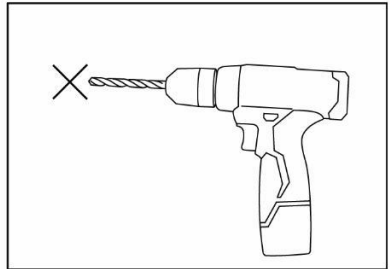

12

(F) 12x

(N) 2x

13

14

15

Furniture must permanently fixed to the wall stud with included anti-tipping device to prevent the furniture from tipping over.

- Mark the drill position on the wall with a pencil.
- Drill a small hole on the marked position.
- Insert a wall anchor into the drilled hole.
- Fixed the anti tipping strap to the wall with provided screws.