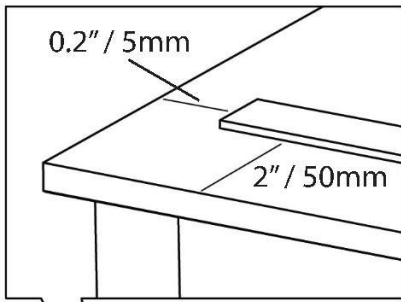

16

⊙ 1x

NOTE: put the TV behind to the wood trim to prevent fall off.

FINISH!