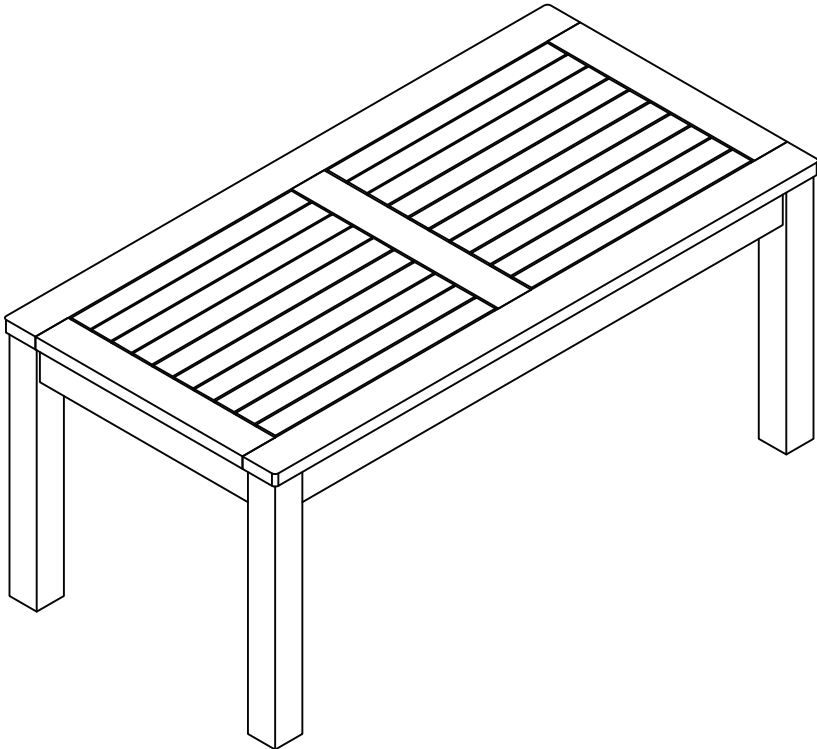

Please change the NO.1 & 2 photos to the real part photos(2seat)

Please follow the three installation steps in the detailed diagram and display the large image in three steps as well

COFFEE TABLE Model#V07895609-A