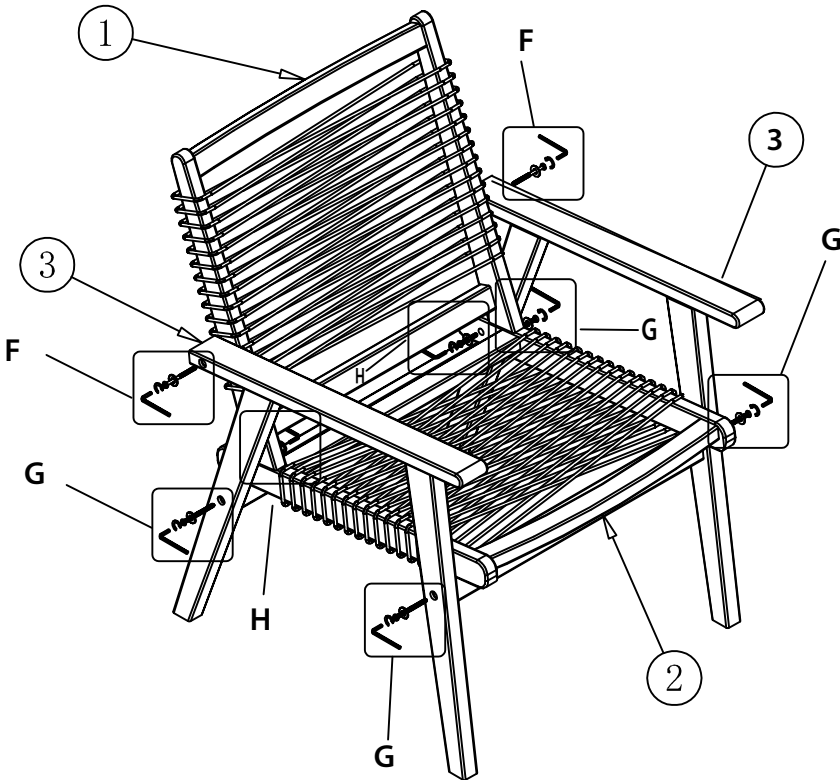

Please follow the three installation steps in the detailed diagram and display the large image in three steps as well

COFFEE TABLE Model#V07895609-A

USAGE AND SAFETY INSTRUCTION

- Please read the following instructions carefully and use the product in accordance with the manual.
- Keep the instruction well. Please give the product along with the installation and operating Instructions, if it is for other people to use.
- The warnings, cautions, and instructions listed in this manual may not cover all possible situations that may arise when using the product. Please contact us if you need further information or help.
- This product is not a climbing frame for children's play, which could result in injury. Please do not leave children unattended.
- Check the item for possible damages before use. Do not use it if it is bent, cracked, or damaged.
- Improper loading can cause a tilt of the item.
- The normal functioning of the product can be guaranteed when it is in a vertical and horizontal position. Please always position the product on a level surface.
- Do not place the product near the fire or heat sources! Caution Fire Hazard.
- Be careful of your hands when setting up! We recommend wearing protective gloves for assembly.
- Do not use corrosive cleaners for cleaning!
- It is important that any product which is assembled using any kind of screw is re-tightened 2 weeks after assembly, and once every 3 months - in order to assure stability through-out the lifespan of the product.