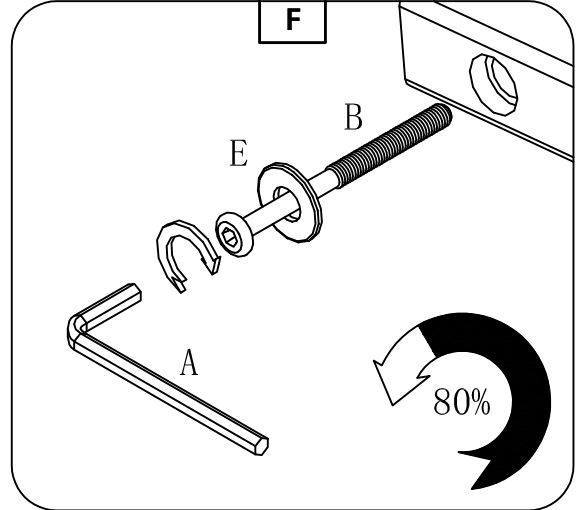

① x1

② x1

③ x2

A x1

6x70
B x2

6x40
C x2

6.5x50
D x4

6x13x2
E x8

Please follow the three installation steps in the detailed diagram and display the large image in three steps as well

COFFEE TABLE Model#V07895609-A

USAGE AND SAFETY INSTRUCTION

- Please read the following instructions carefully and use the product in accordance with the manual.
- Keep the instruction well. Please give the product along with the installation and operating Instructions, if it is for other people to use.
- The warnings, cautions, and instructions listed in this manual may not cover all possible situations that may arise when using the product. Please contact us if you need further information or help.
- This product is not a climbing frame for children's play, which could result in injury. Please do not leave children unattended.
- Check the item for possible damages before use. Do not use it if it is bent, cracked, or damaged.
- Improper loading can cause a tilt of the item.
- The normal functioning of the product can be guaranteed when it is in a vertical and horizontal position. Please always position the product on a level surface.
- Do not place the product near the fire or heat sources! Caution Fire Hazard.
- Be careful of your hands when setting up! We recommend wearing protective gloves for assembly.
- Do not use corrosive cleaners for cleaning!
- It is important that any product which is assembled using any kind of screw is re-tightened 2 weeks after assembly, and once every 3 months - in order to assure stability through-out the lifespan of the product.