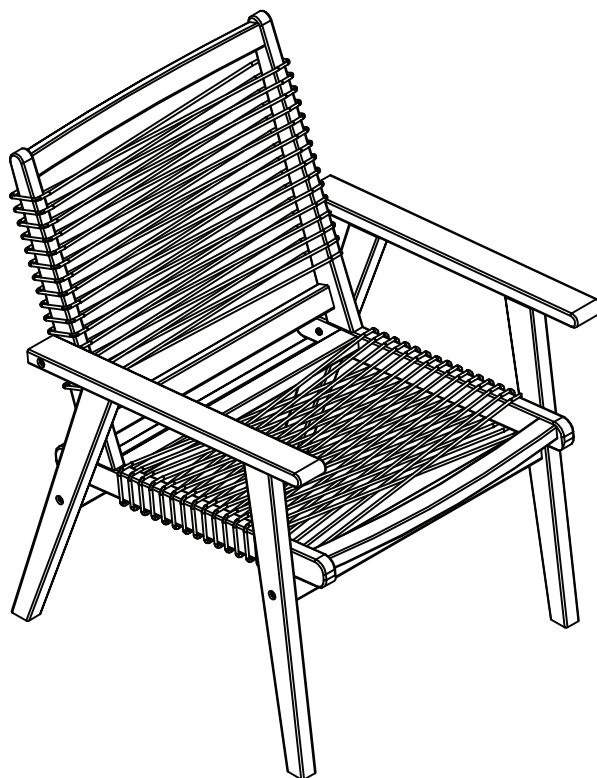

LOUNGE CHAIR Model#V07895607-B

USAGE AND SAFETY INSTRUCTION

- Please read the following instructions carefully and use the product in accordance with the manual.
- Keep the instruction well. Please give the product along with the installation and operating Instructions, if it is for other people to use.
- The warnings, cautions, and instructions listed in this manual may not cover all possible situations that may arise when using the product. Please contact us if you need further information or help.
- This product is not a climbing frame for children's play, which could result in injury. Please do not leave children unattended.
- Check the item for possible damages before use. Do not use it if it is bent, cracked, or damaged.
- Improper loading can cause a tilt of the item.
- The normal functioning of the product can be guaranteed when it is in a vertical and horizontal position. Please always position the product on a level surface.
- Do not place the product near the fire or heat sources! Caution Fire Hazard.
- Be careful of your hands when setting up! We recommend wearing protective gloves for assembly.
- Do not use corrosive cleaners for cleaning!
- It is important that any product which is assembled using any kind of screw is re-tightened 2 weeks after assembly, and once every 3 months - in order to assure stability through-out the lifespan of the product.