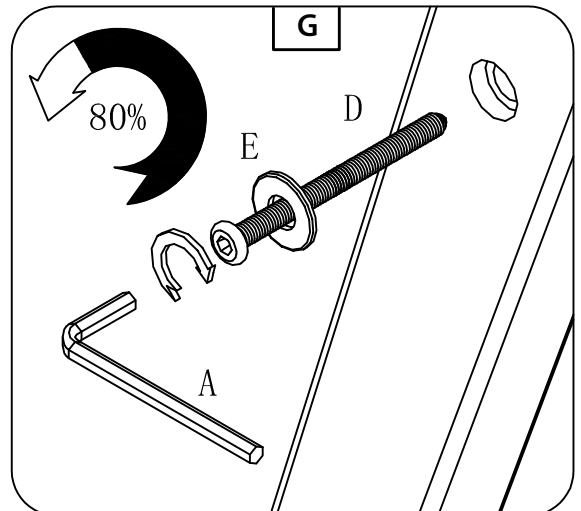

① x1

② x1

③ x2

A x1

6x70
B x2

6x40
C x2

6.5x50
D x4

6x13x2
E x8

Please follow the three installation steps in the detailed diagram and display the large image in three steps as well

COFFEE TABLE Model#V07895609-A

USAGE AND SAFETY INSTRUCTION

- Please read the following instructions carefully and use the product in accordance with the manual.
- Keep the instruction well. Please give the product along with the installation and operating Instructions, if it is for other people to use.
- The warnings, cautions, and instructions listed in this manual may not cover all possible situations that may arise when using the product. Please contact us if you need further information or help.
- This product is not a climbing frame for children's play, which could result in injury. Please do not leave children unattended.
- Check the item for possible damages before use. Do not use it if it is bent, cracked, or damaged.
- Improper loading can cause a tilt of the item.
- The normal functioning of the product can be guaranteed when it is in a vertical and horizontal position. Please always position the product on a level surface.
- Do not place the product near the fire or heat sources! Caution Fire Hazard.
- Be careful of your hands when setting up! We recommend wearing protective gloves for assembly.
- Do not use corrosive cleaners for cleaning!
- It is important that any product which is assembled using any kind of screw is re-tightened 2 weeks after assembly, and once every 3 months - in order to assure stability through-out the lifespan of the product.