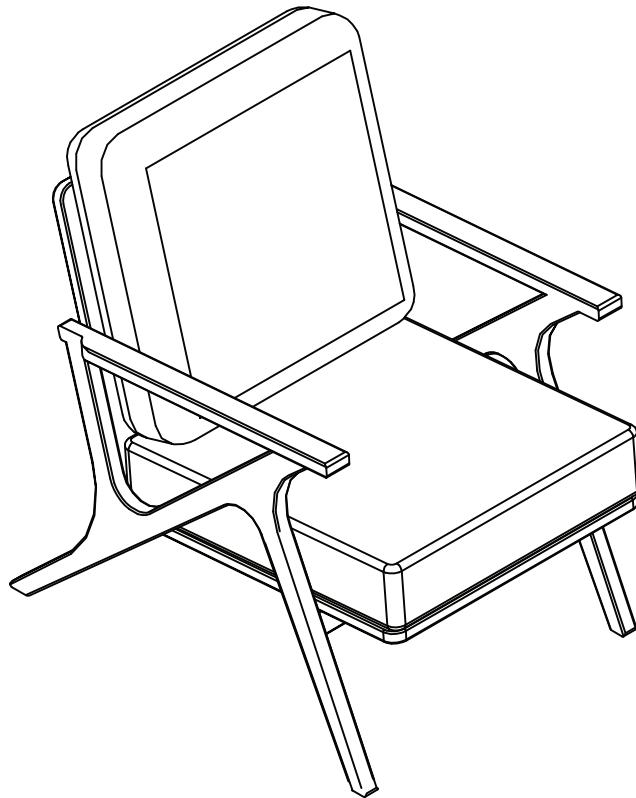

C x7

⑤ x2

⑥ x2

CHAIR Model#V07896010-C

USAGE AND SAFETY INSTRUCTION

- Please read the following instructions carefully and use the product in accordance with the manual.
- Keep the instruction well. Please give the product along with the installation and operating Instructions, if it is for other people to use.
- The warnings, cautions, and instructions listed in this manual may not cover all possible situations that may arise when using the product. Please contact us if you need further information or help.
- This product is not a climbing frame for children's play, which could result in injury. Please do not leave children unattended.
- Check the item for possible damages before use. Do not use it if it is bent, cracked, or damaged.
- Improper loading can cause a tilt of the item.
- The normal functioning of the product can be guaranteed when it is in a vertical and horizontal position. Please always position the product on a level surface.
- Do not place the product near the fire or heat sources! Caution Fire Hazard.
- Be careful of your hands when setting up! We recommend wearing protective gloves for assembly.
- Do not use corrosive cleaners for cleaning!
- It is important that any product which is assembled using any kind of screw is re-tightened 2 weeks after assembly, and once every 3 months - in order to assure stability through-out the lifespan of the product.