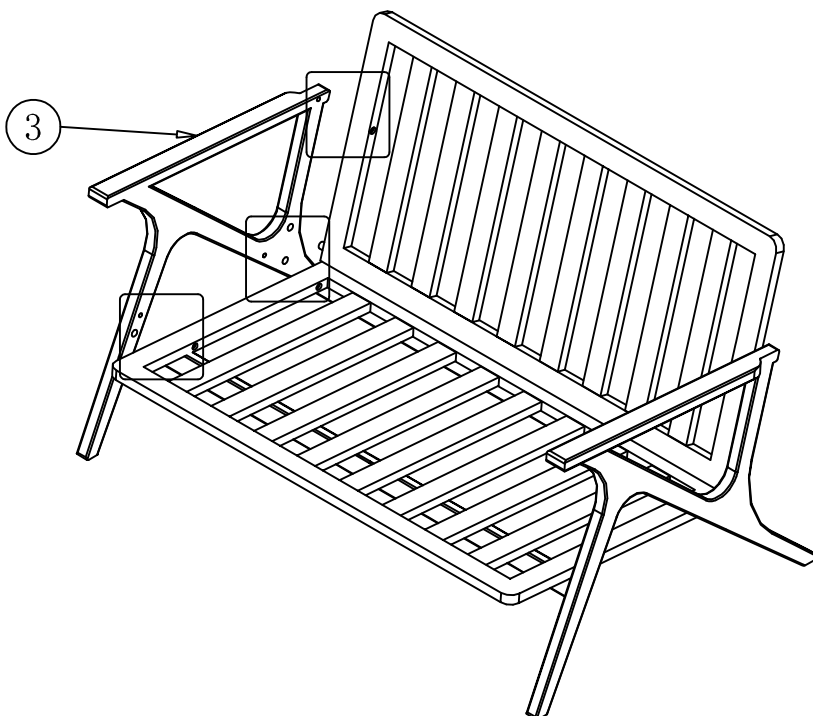

C x7

⑤ x2

⑥ x2

CHAIR Model#V07896010-C

USAGE AND SAFETY INSTRUCTION

- Please read the following instructions carefully and use the product in accordance with the manual.
- Keep the instruction well. Please give the product along with the installation and operating Instructions, if it is for other people to use.
- The warnings, cautions, and instructions listed in this manual may not cover all possible situations that may arise when using the product. Please contact us if you need further information or help.
- This product is not a climbing frame for children's play, which could result in injury. Please do not leave children unattended.
- Check the item for possible damages before use. Do not use it if it is bent, cracked, or damaged.
- Improper loading can cause a tilt of the item.
- The normal functioning of the product can be guaranteed when it is in a vertical and horizontal position. Please always position the product on a level surface.
- Do not place the product near the fire or heat sources! Caution Fire Hazard.
- Be careful of your hands when setting up! We recommend wearing protective gloves for assembly.
- Do not use corrosive cleaners for cleaning!
- It is important that any product which is assembled using any kind of screw is re-tightened 2 weeks after assembly, and once every 3 months - in order to assure stability through-out the lifespan of the product.