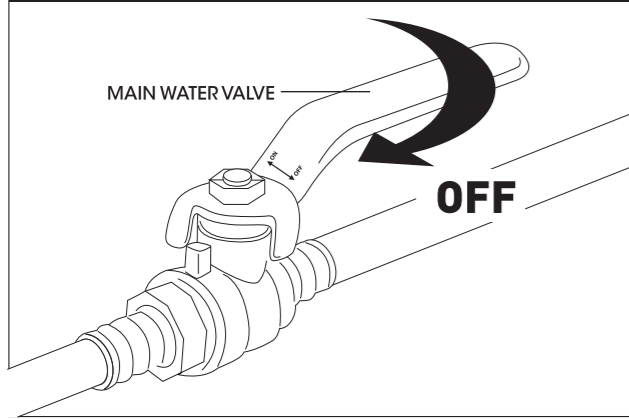

INSTALLATION STEPS

BEFORE YOU BEGIN

THE SIZE OF COUNTER BASIN'S HOLE AS ABOVE

1

2

3

4

5

6

WIDESPREAD BATHROOM FAUCET

Installation instruction

MB/BN/BG/CH/ORB

CARE INSTRUCTIONS

Rinse the product with clear water. Dry the product with a soft cloth.

DO NOT:

Use abrasive cleansers, cloths, or paper towels. Use any cleaning agents containing acid, polish, wax, alcohol, ammonia, bleach, solvent or any other corrosive or harsh chemical cleansers.