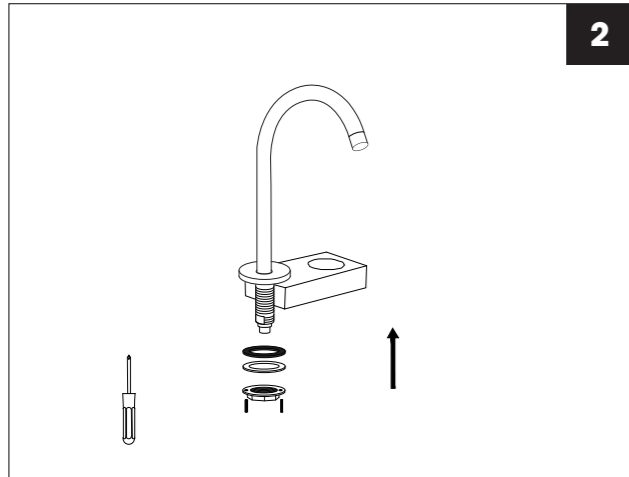

INSTALLATION STEPS

BEFORE YOU BEGIN

THE SIZE OF COUNTER BASIN'S HOLE AS ABOVE

1

2

3

4

5

6

WIDESPREAD BATHROOM FAUCET

Installation instruction

MB/BN/BG/CH/ORB

CARE INSTRUCTIONS

Rinse the product with clear water. Dry the product with a soft cloth.

DO NOT:

Use abrasive cleansers, cloths, or paper towels. Use any cleaning agents containing acid, polish, wax, alcohol, ammonia, bleach, solvent or any other corrosive or harsh chemical cleansers.