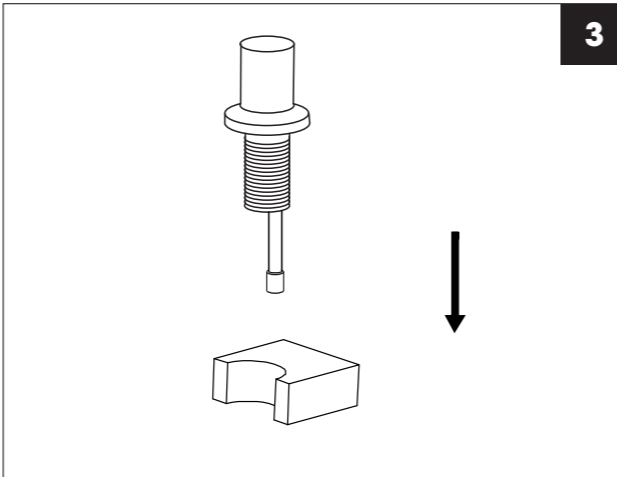

INSTALLATION STEPS

BEFORE YOU BEGIN

THE SIZE OF COUNTER BASIN'S HOLE AS ABOVE

1

2

3

4

5

6

WIDESPREAD BATHROOM FAUCET

Installation instruction

MB/BN/BG/CH/ORB

CARE INSTRUCTIONS

Rinse the product with clear water. Dry the product with a soft cloth.

DO NOT:

Use abrasive cleansers, cloths, or paper towels. Use any cleaning agents containing acid, polish, wax, alcohol, ammonia, bleach, solvent or any other corrosive or harsh chemical cleansers.