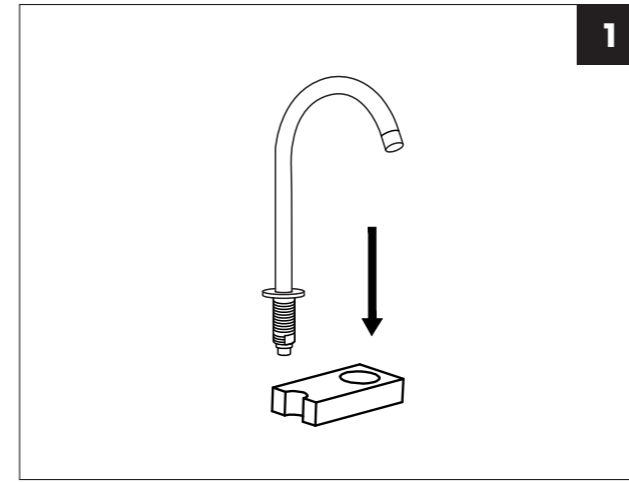

INSTALLATION STEPS

BEFORE YOU BEGIN

THE SIZE OF COUNTER BASIN'S HOLE AS ABOVE

1

2

3

4

5

6

WIDESPREAD BATHROOM FAUCET

Installation instruction

MB/BN/BG/CH/ORB

CARE INSTRUCTIONS

Rinse the product with clear water. Dry the product with a soft cloth.

DO NOT:

Use abrasive cleansers, cloths, or paper towels. Use any cleaning agents containing acid, polish, wax, alcohol, ammonia, bleach, solvent or any other corrosive or harsh chemical cleansers.