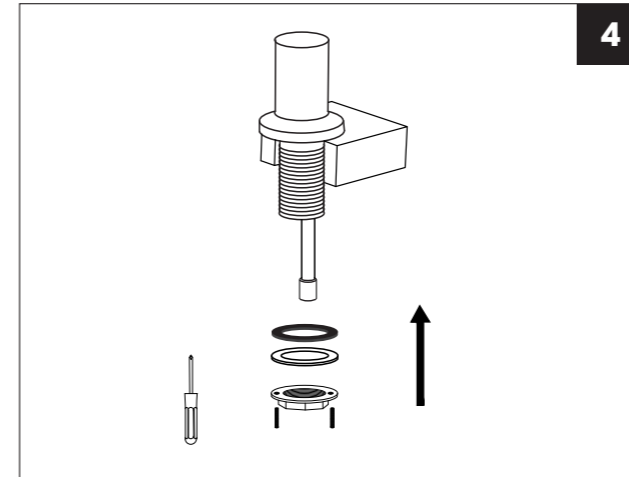

INSTALLATION STEPS

BEFORE YOU BEGIN

THE SIZE OF COUNTER BASIN'S HOLE AS ABOVE

1

2

3

4

5

6

WIDESPREAD BATHROOM FAUCET

Installation instruction

MB/BN/BG/CH/ORB

CARE INSTRUCTIONS

Rinse the product with clear water. Dry the product with a soft cloth.

DO NOT:

Use abrasive cleansers, cloths, or paper towels. Use any cleaning agents containing acid, polish, wax, alcohol, ammonia, bleach, solvent or any other corrosive or harsh chemical cleansers.