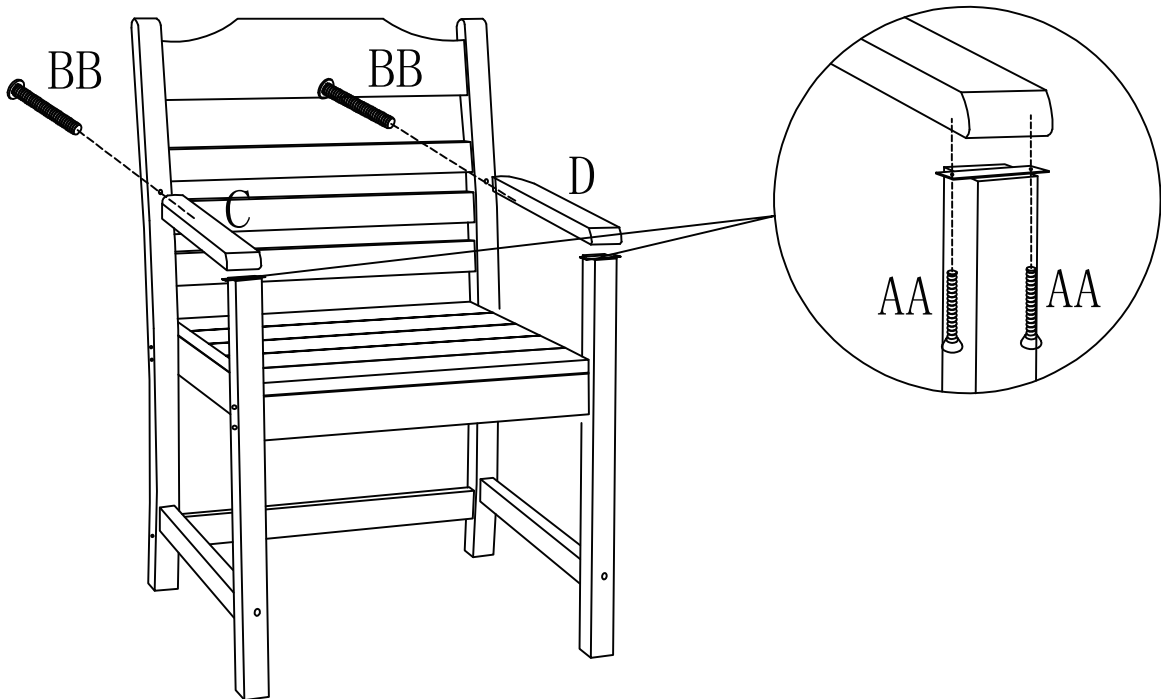

# Assembly Instruction

Dear Customer

Thank you for choosing our product. This HIPS Outdoor Dining Table is designed and packed in compact way. You are required to assemble according to our instruction. All component or accessories are included within the package. Simple a few steps & around 20 Minutes needed by single person.