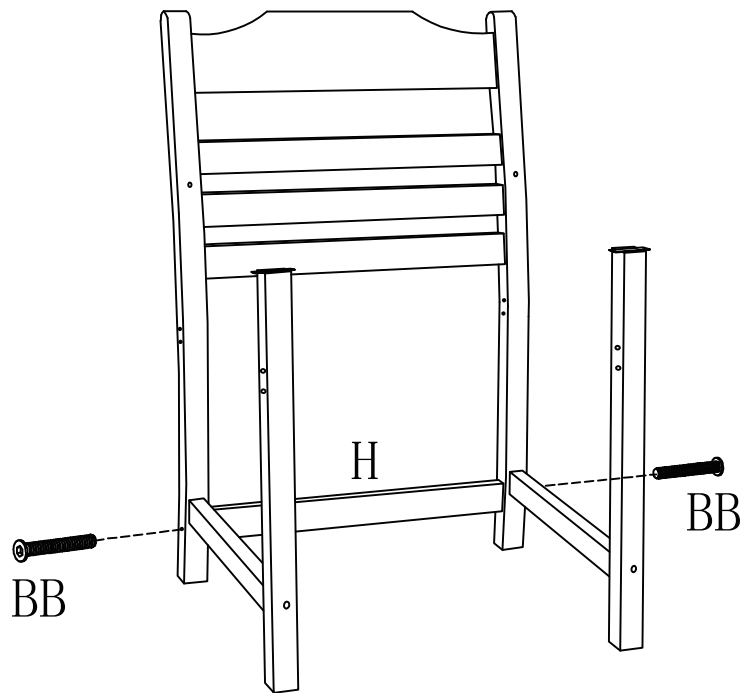

Thanks again

		E		1PC	
		F		1PC	
A		1PC	G		2PCS
B		1PC	H		1PC
C		1PC	AA	 4*20 Screw	4PCS
D		1PC	BB	 M6*60 Bolt	16PCS
				1PC	

1

2

3

4

# Assembly Instruction

Dear Customer

Thank you for choosing our product. This HIPS Outdoor Dining Table is designed and packed in compact way. You are required to assemble according to our instruction. All component or accessories are included within the package. Simple a few steps & around 20 Minutes needed by single person.