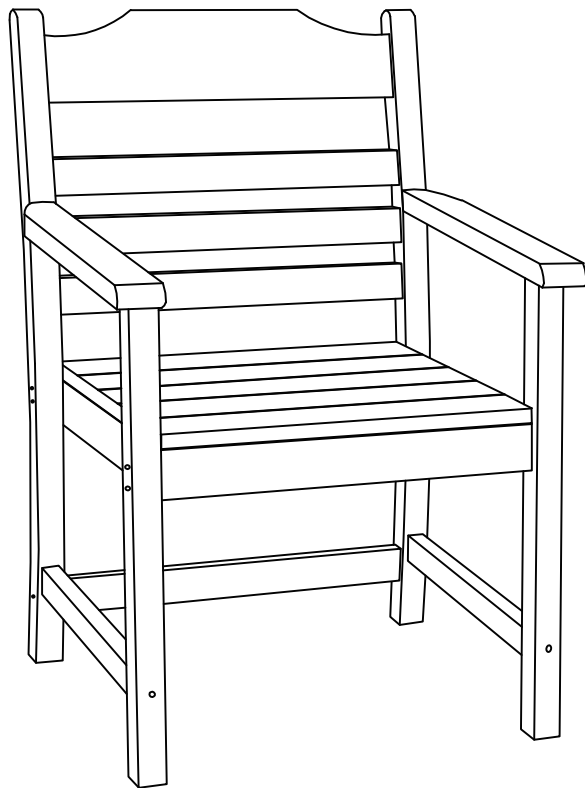

Assembly Instruction

Dear Customer

Thank you for choosing our product. This HIPS Dinning Chair is designed and packed in compact way. You are required to assemble according to our instruction. All component or accessories are included within the package. Simple a few steps & around 20 Minutes needed by single person.

Wherever you purchased from, if you are happy with our products, your rating, review or feedback would be highly appretiated. In case the product came with any damages or defectives, please feel free to contact us for free replacement or money refunding.

Thanks again