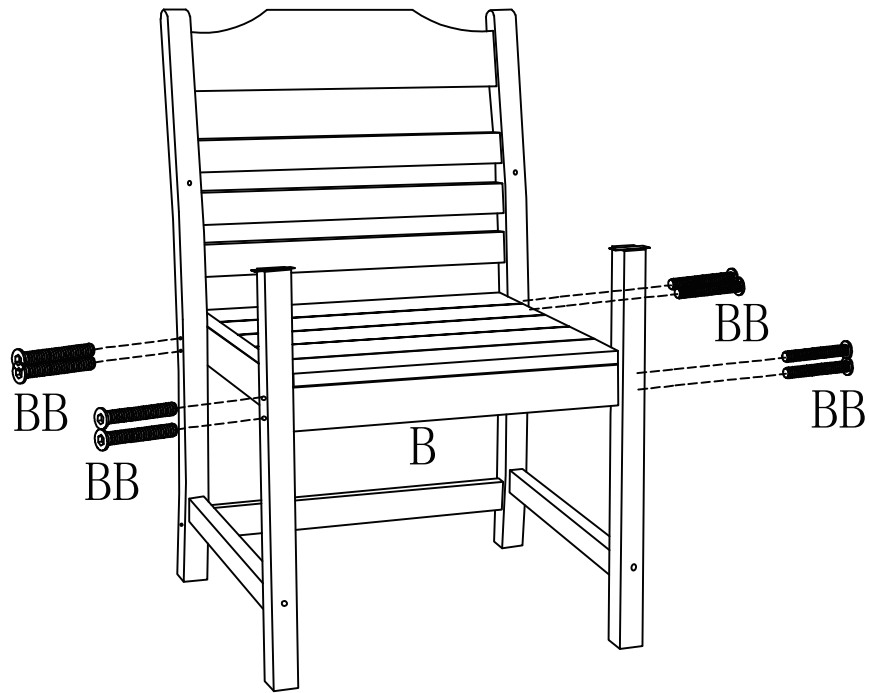

Thanks again

		E		1PC	
		F		1PC	
A		1PC	G		2PCS
B		1PC	H		1PC
C		1PC	AA	 4*20 Screw	4PCS
D		1PC	BB	 M6*60 Bolt	16PCS
				1PC	

1

2

3

4

# Assembly Instruction

Dear Customer

Thank you for choosing our product. This HIPS Outdoor Dining Table is designed and packed in compact way. You are required to assemble according to our instruction. All component or accessories are included within the package. Simple a few steps & around 20 Minutes needed by single person.