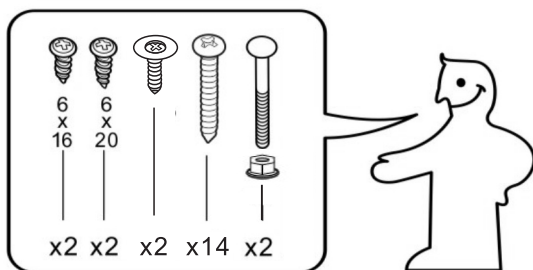

RESIN CROSSBACK CHAIR-M2

Easy operation

A total of 22

1**2****3****4****5****6**

1

 (6x16)

2