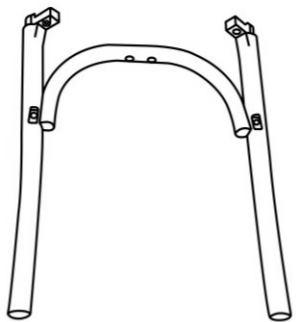

RESIN CROSSBACK CHAIR-M2

Easy operation

A total of 22

1**2****3****4****5****6**

1

 (6x16)

2