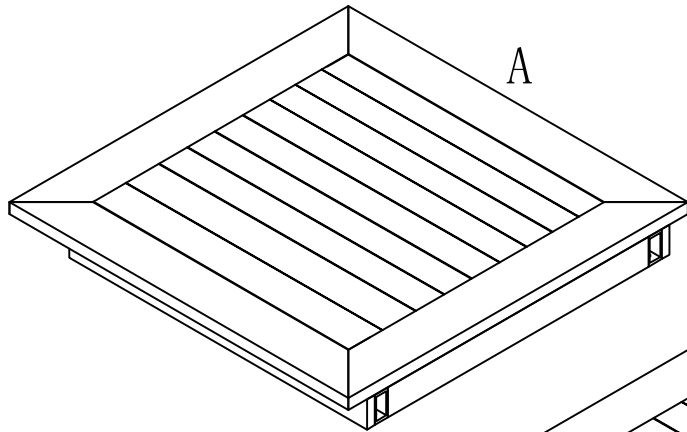

Assembly Instruction

Dear Customer

Thank you for choosing our product. This HIPS Outdoor Dining Table is designed and packed in compact way. You are required to assemble according to our instruction. All component or accessories are included within the package. Simple a few steps & around 20 Minutes needed by single person.

Thanks again

A		1PC	C		4PCS
B		1PC	AA	 Bolt (M8*80)	8PCS
			BB	 Bolt (M6*15)	4PCS
			CC		12PCS
			DD		4PCS
					1PC

1

2

3

4