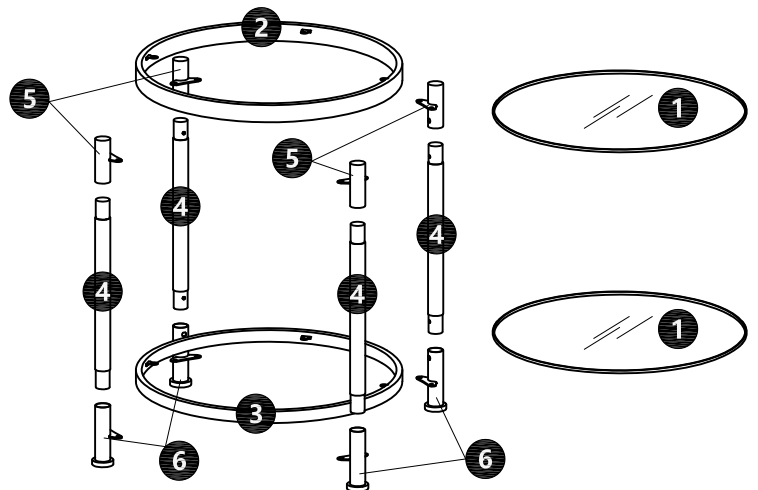

## COFFEE TABLE

1. Extra Screws of A/B are provided in case of any screws missing in the boxes.
2. Please take the time to identify and count all parts as well as the hardware to this product.

### PART LIST

		
<b>1 ×2PCS</b>	<b>2 ×1PC</b>	<b>3 ×1PC</b>
		
<b>4 ×4PCS</b>	<b>5 ×4PCS</b>	<b>6 ×4PCS</b>

### HARDWARE

		
M6×12mm		4mm
<b>A×24PCS</b>	<b>B×8PCS</b>	<b>C×1PC</b>

**NOTED:**

1. It is recommended that this item should be assembled by two adults.
2. Assemble this item on a soft surface, such as cardboard or carpet, to protect finish.

**Step 1:**

A×8PCS  
M6×12mm

**Step 2:**

A×8PCS  
M6×12mm

**Step 3:**

A×8PCS  
M6×12mm

**Step 4:**

B×8PCS