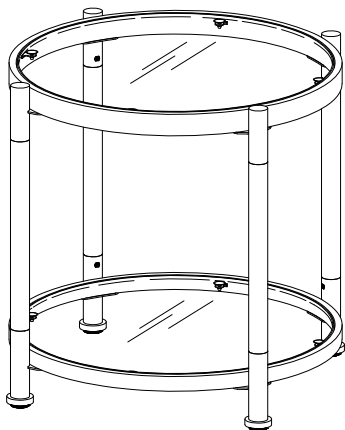

## COFFEE TABLE

1. Extra Screws of A/B are provided in case of any screws missing in the boxes.
2. Please take the time to identify and count all parts as well as the hardware to this product.

### PART LIST

		
<b>1 ×2PCS</b>	<b>2 ×1PC</b>	<b>3 ×1PC</b>
		
<b>4 ×4PCS</b>	<b>5 ×4PCS</b>	<b>6 ×4PCS</b>

### HARDWARE

		
M6×12mm		4mm
<b>A×24PCS</b>	<b>B×8PCS</b>	<b>C×1PC</b>

**NOTED:**

1. It is recommended that this item should be assembled by two adults.
2. Assemble this item on a soft surface, such as cardboard or carpet, to protect finish.