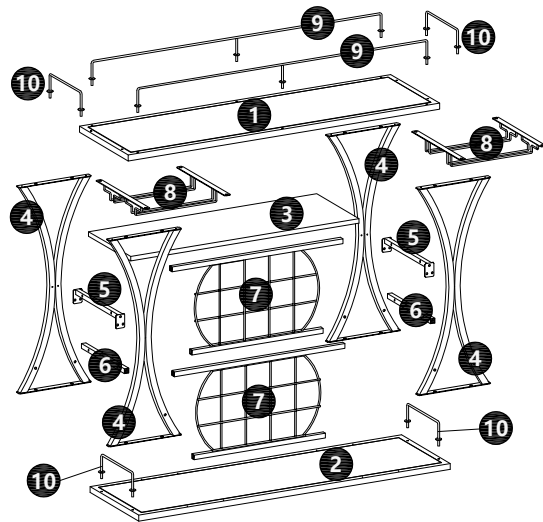

ASSEMBLY INSTRUCTION

WINE/BAR CART

1. Extra Screws of A/B/C are provided in case of any screws missing in the boxes.
2. Please take the time to identify and count all parts as well as the hardware to this product.

PART LIST

				
① ×1PC	② ×1PC	③ ×1PC	④ ×4PCS	⑤ ×2PCS
				
⑥ ×2PCS	⑦ ×2PCS	⑧ ×2PCS	⑨ ×2PCS	⑩ ×4PCS

HARDWARE

						
M6×15mm	M6×25mm	M6×40mm	Caster with Lock	Caster	4mm	Wrench
A×32PCS	B×4PCS	C×12PCS	D×2PCS	E×2PCS	F×1PC	G×1PC

NOTED: Please do not tighten all bolts until the products is assembled completely.

Step 1:

A×8PCS
M6×15mm

Step 2:

A×8PCS
M6×15mm

Step 3:

A×8PCS
M6×15mm

C×4PCS
M6×40mm

Step 4:

C×8PCS
M6×40mm

Step 5:

A×8PCS
M6×15mm

Step 6:

B×4PCS
M6×25mm

Step 7:

D×2PCS
E×2PCS