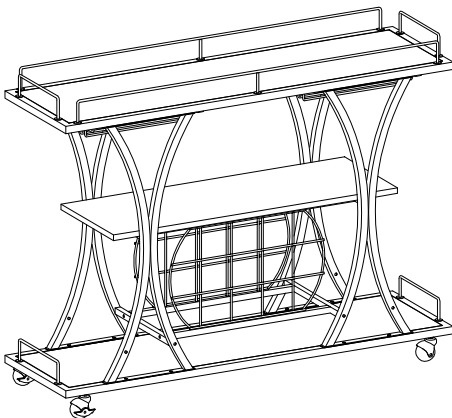

ASSEMBLY INSTRUCTION

WINE/BAR CART

1. Extra Screws of A/B/C are provided in case of any screws missing in the boxes.
2. Please take the time to identify and count all parts as well as the hardware to this product.

PART LIST

				
① ×1PC	② ×1PC	③ ×1PC	④ ×4PCS	⑤ ×2PCS
				
⑥ ×2PCS	⑦ ×2PCS	⑧ ×2PCS	⑨ ×2PCS	⑩ ×4PCS

HARDWARE

						
M6×15mm	M6×25mm	M6×40mm	Caster with Lock	Caster	4mm	Wrench
A×32PCS	B×4PCS	C×12PCS	D×2PCS	E×2PCS	F×1PC	G×1PC