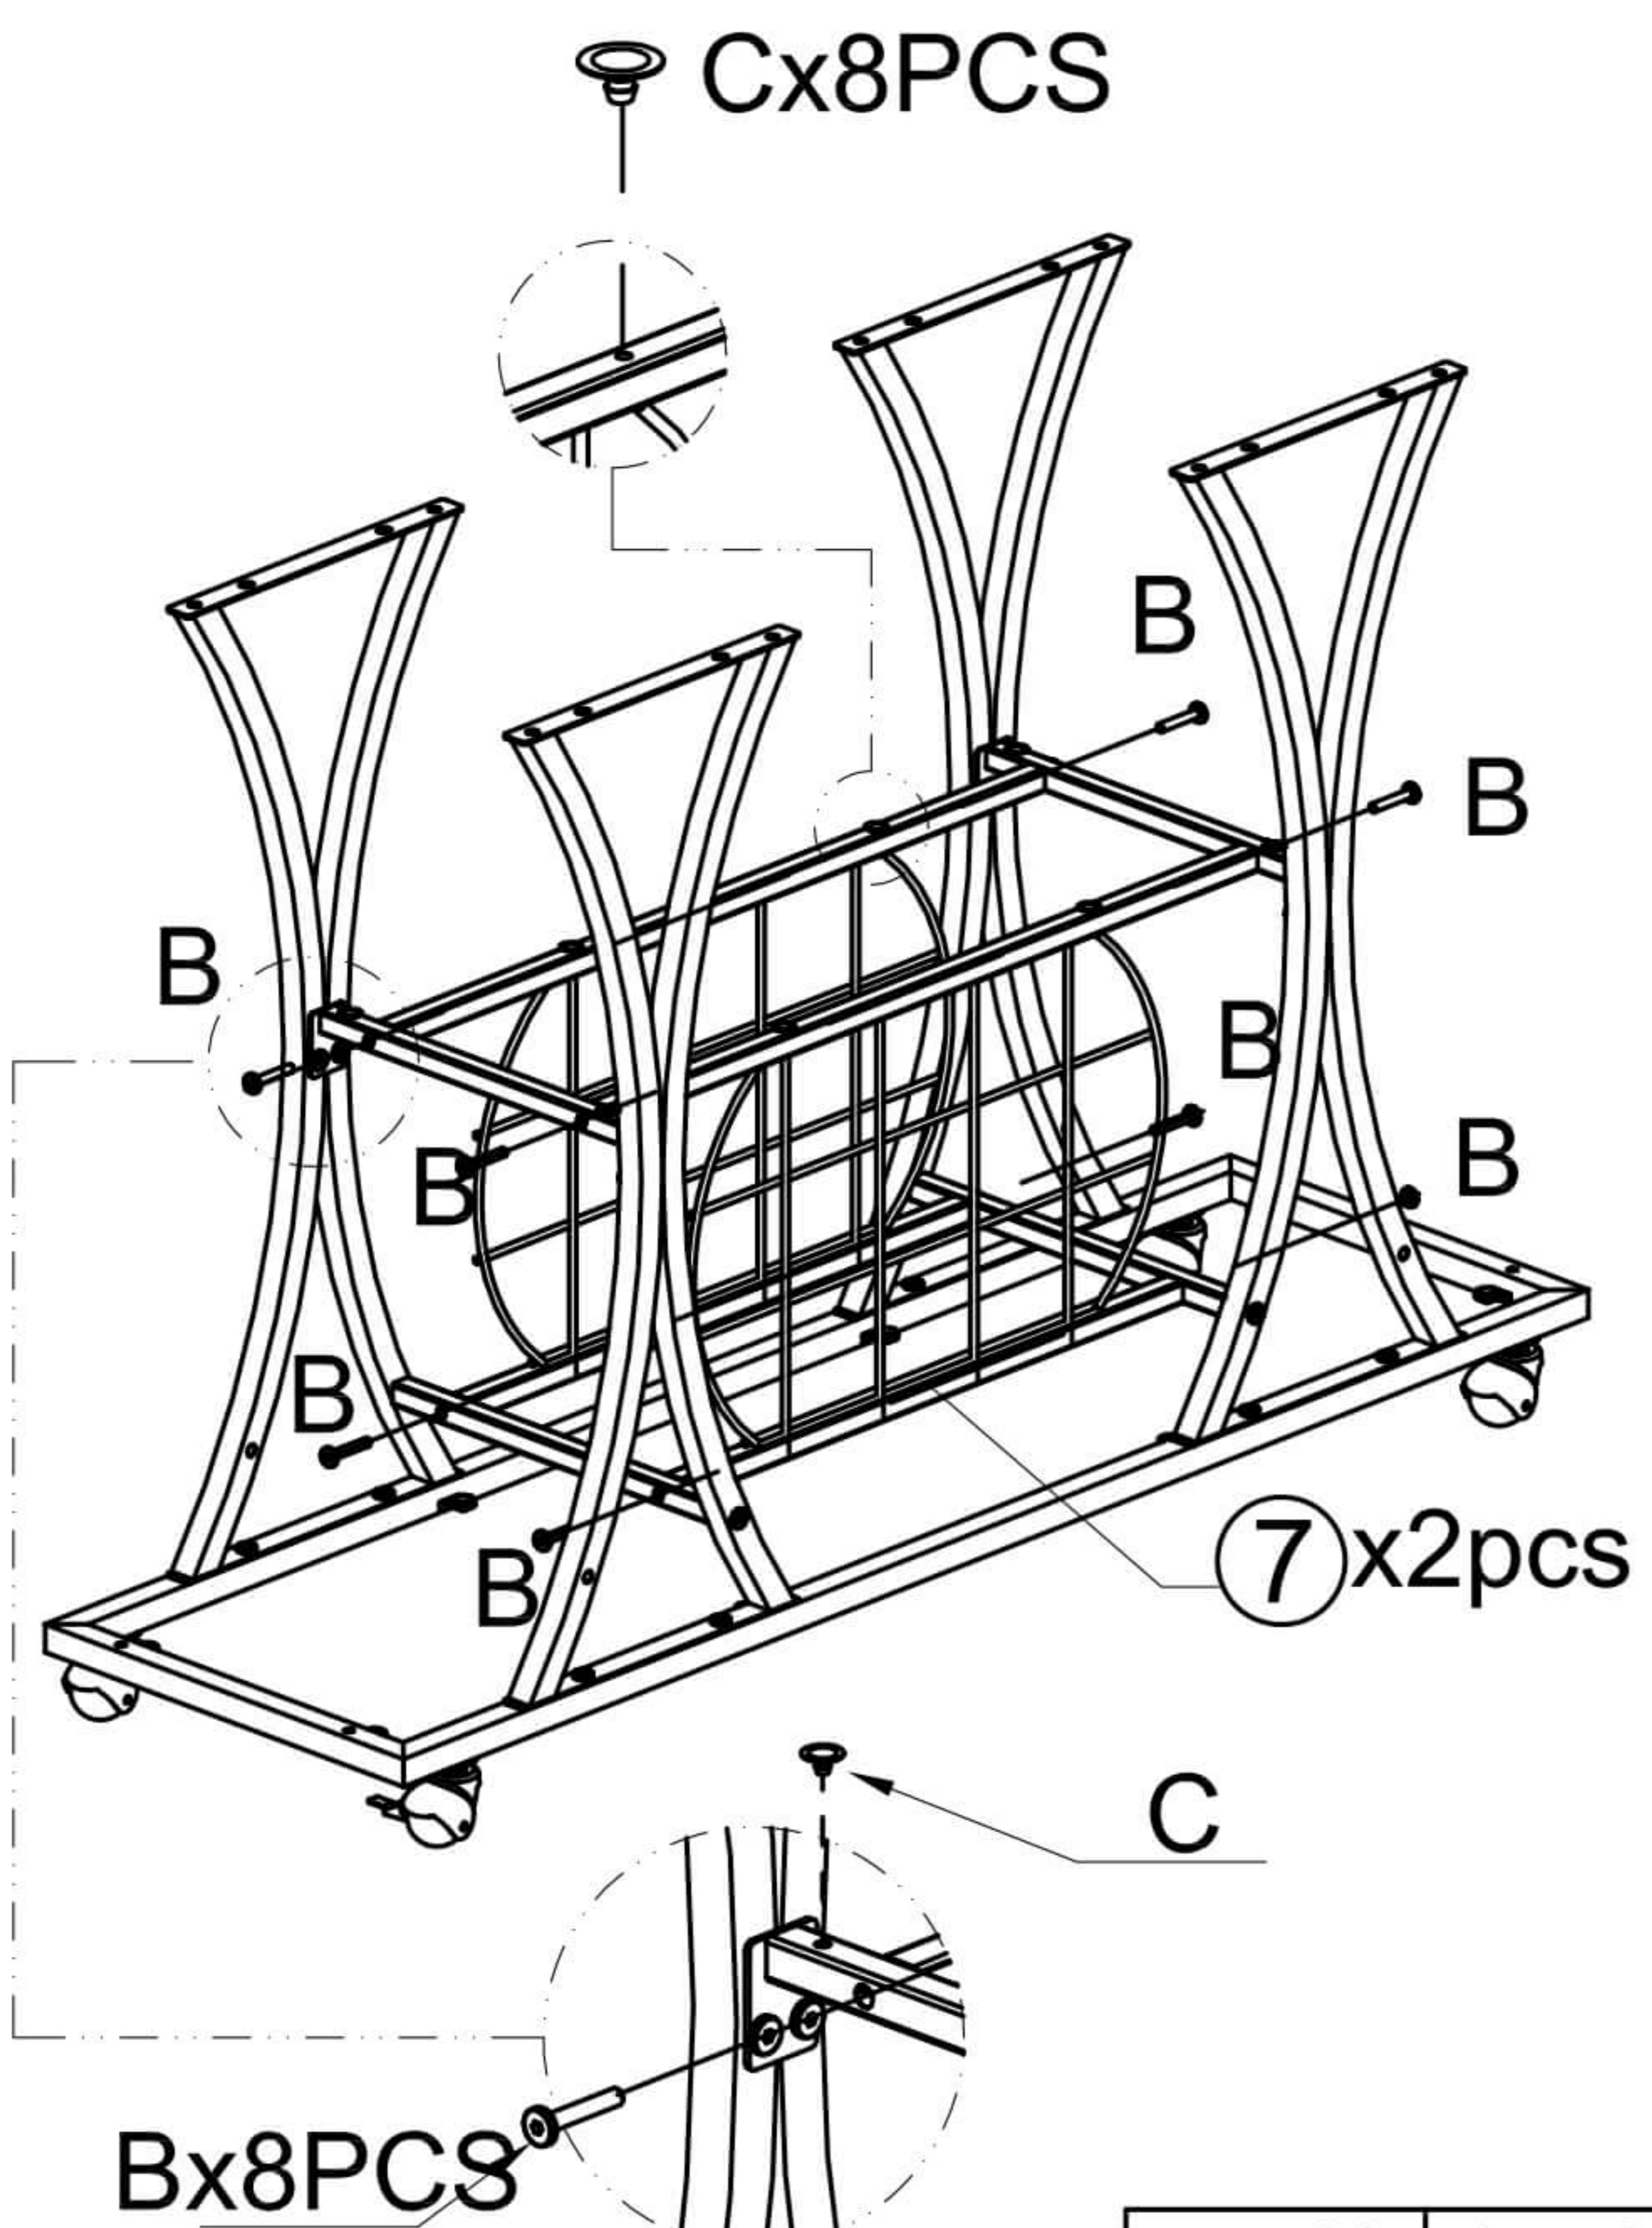

Step 5:

Ax8PCS

Step 6:

Ax8PCS Bx4PCS

Step 7:

Bx8PCS Cx8PCS

Step 8:

Ax8PCS