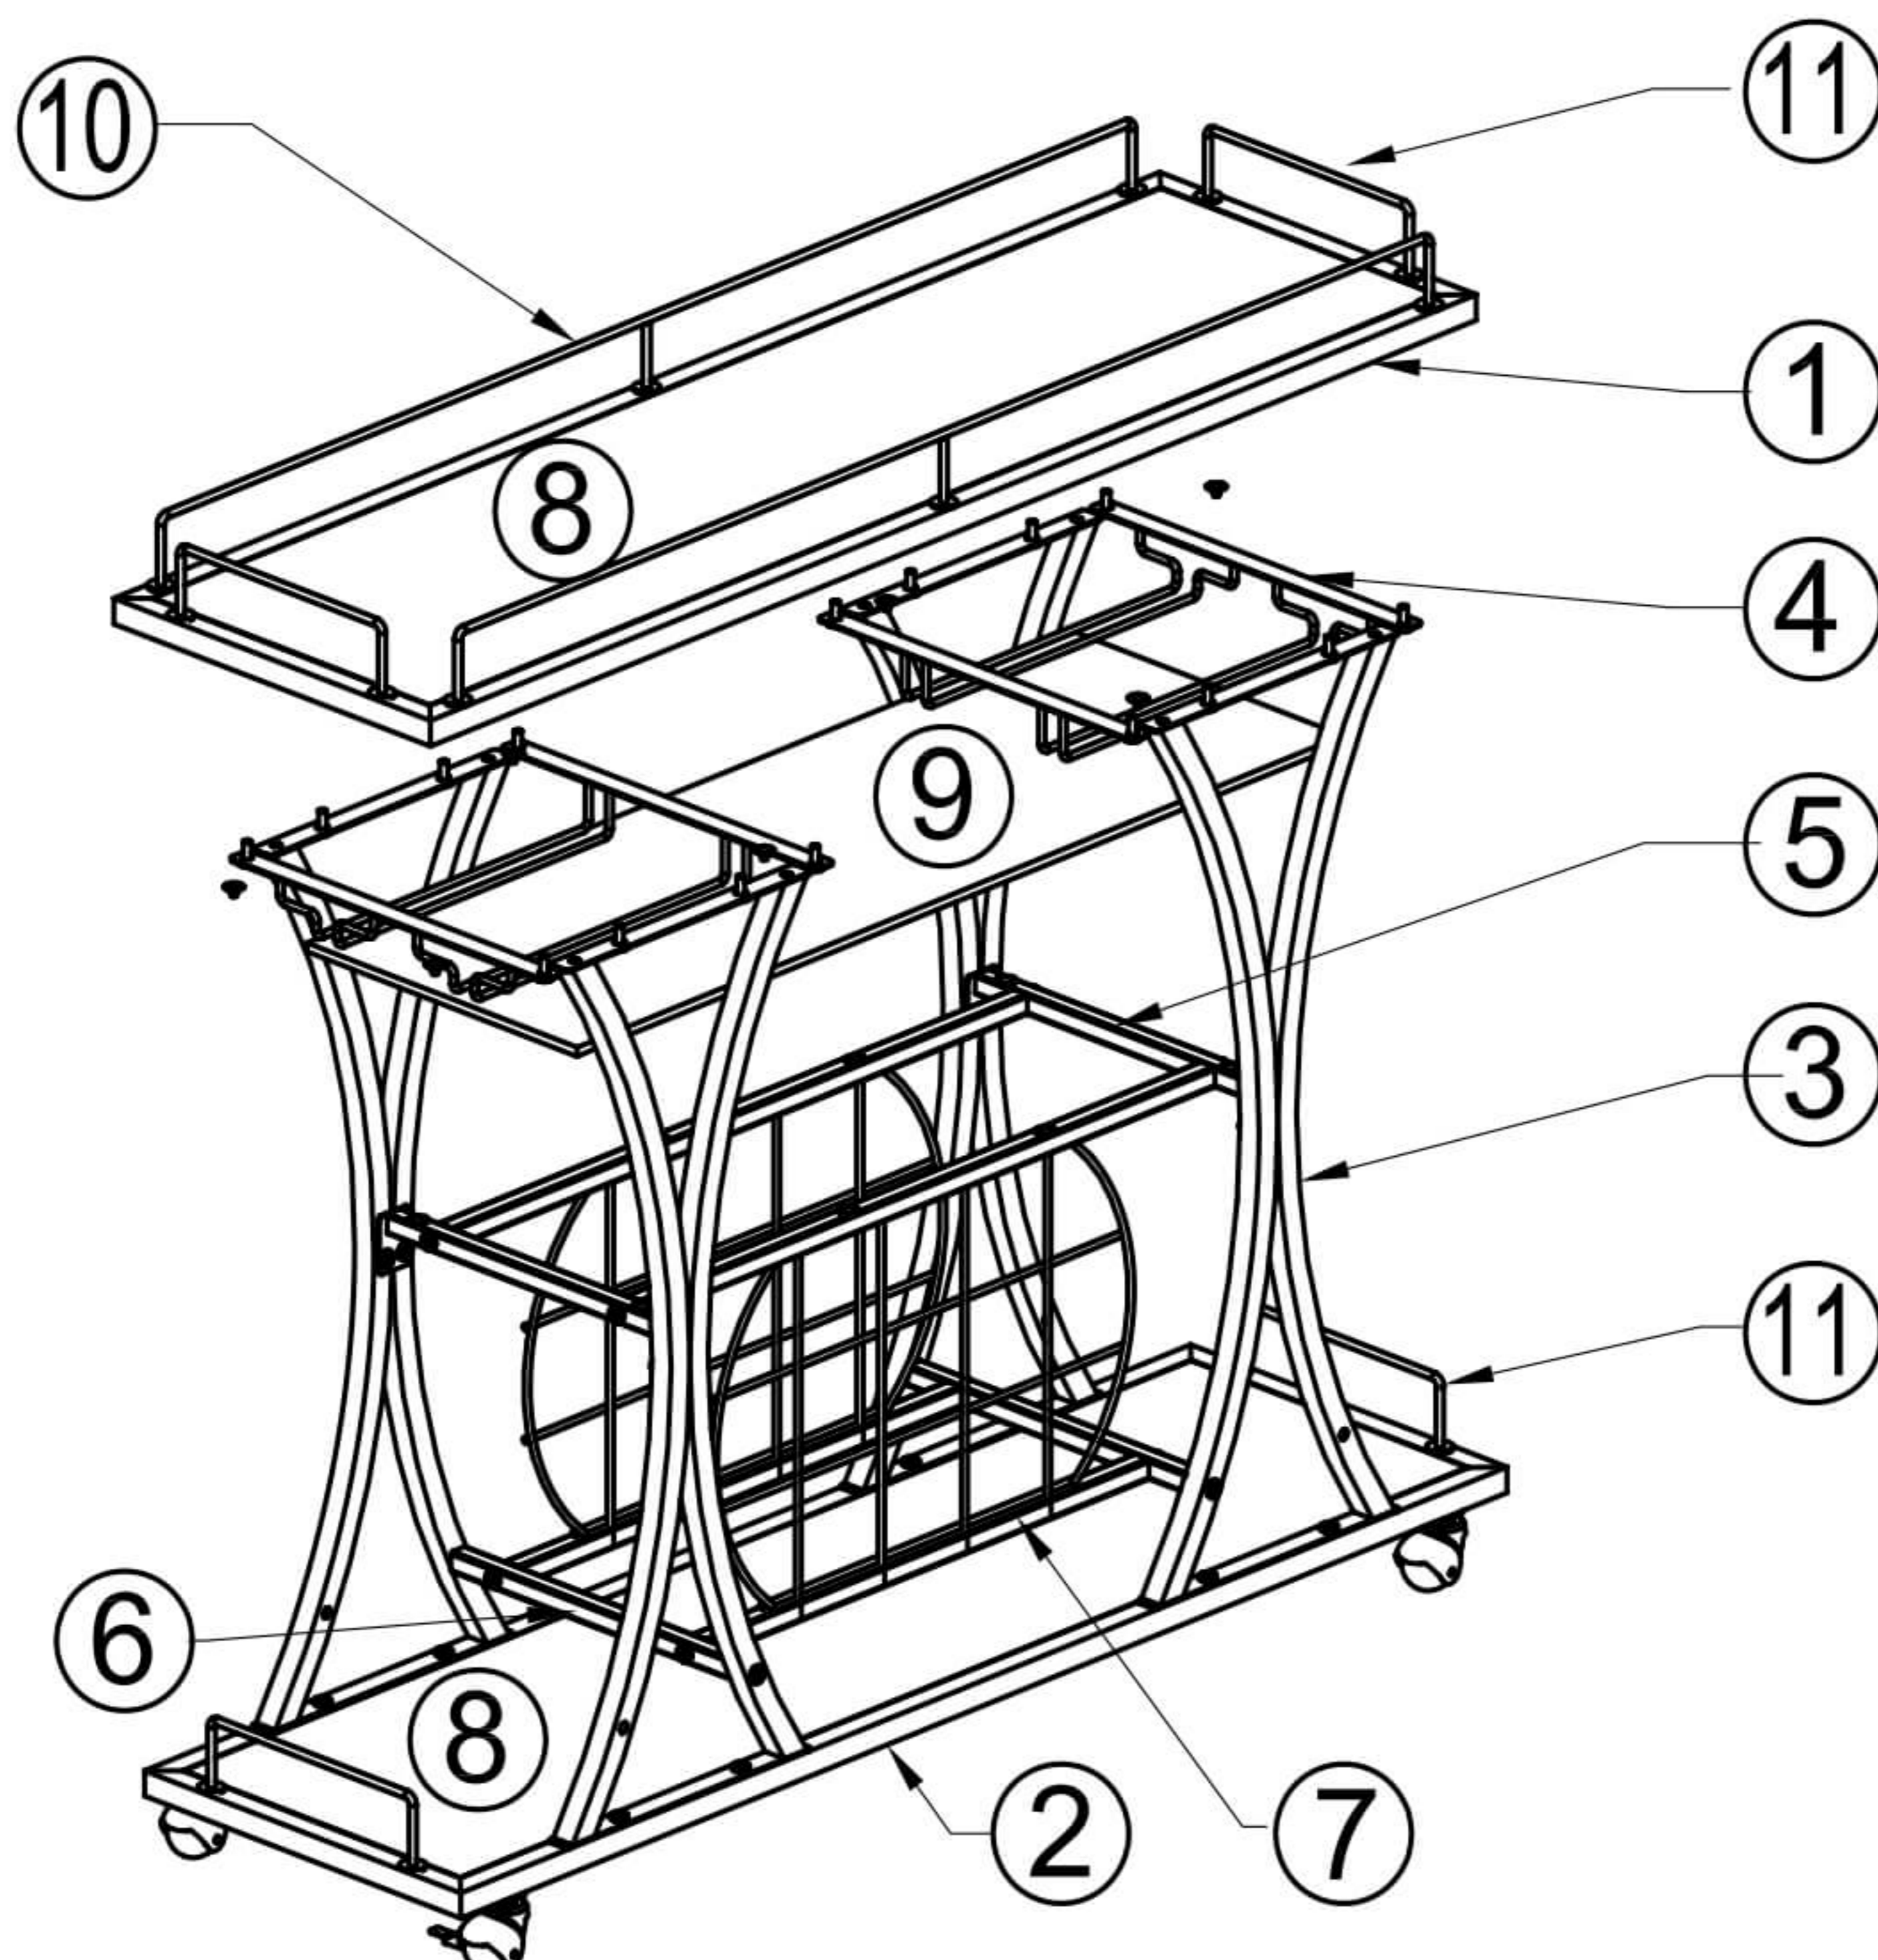

ASSEMBLY INSTRUCTION WINE/BAR CART

1. Extra Screws of A/B/C are provided in case of any screws missing in the boxes.
2. Please take the time to identify and count all parts as well as the hardware to this product.

PART LIST

			
①×1PC	②×1PC	③×4PCS	④×2PCS
			
⑤×2PCS	⑥×2PCS	⑦×2PCS	⑧×2PCS
 32.28"x11.1"			
⑨×1PC	⑩×2PCS	⑪×4PCS	

HARDWARE

 M6x15mm	 M6x40mm		 Carter	 Carter With Lock	 Wrench	 Allen key
Ax32PCS	Bx12PCS	Cx24PCS	Dx2PCS	Ex2PCS	Fx1PC	Gx1PC