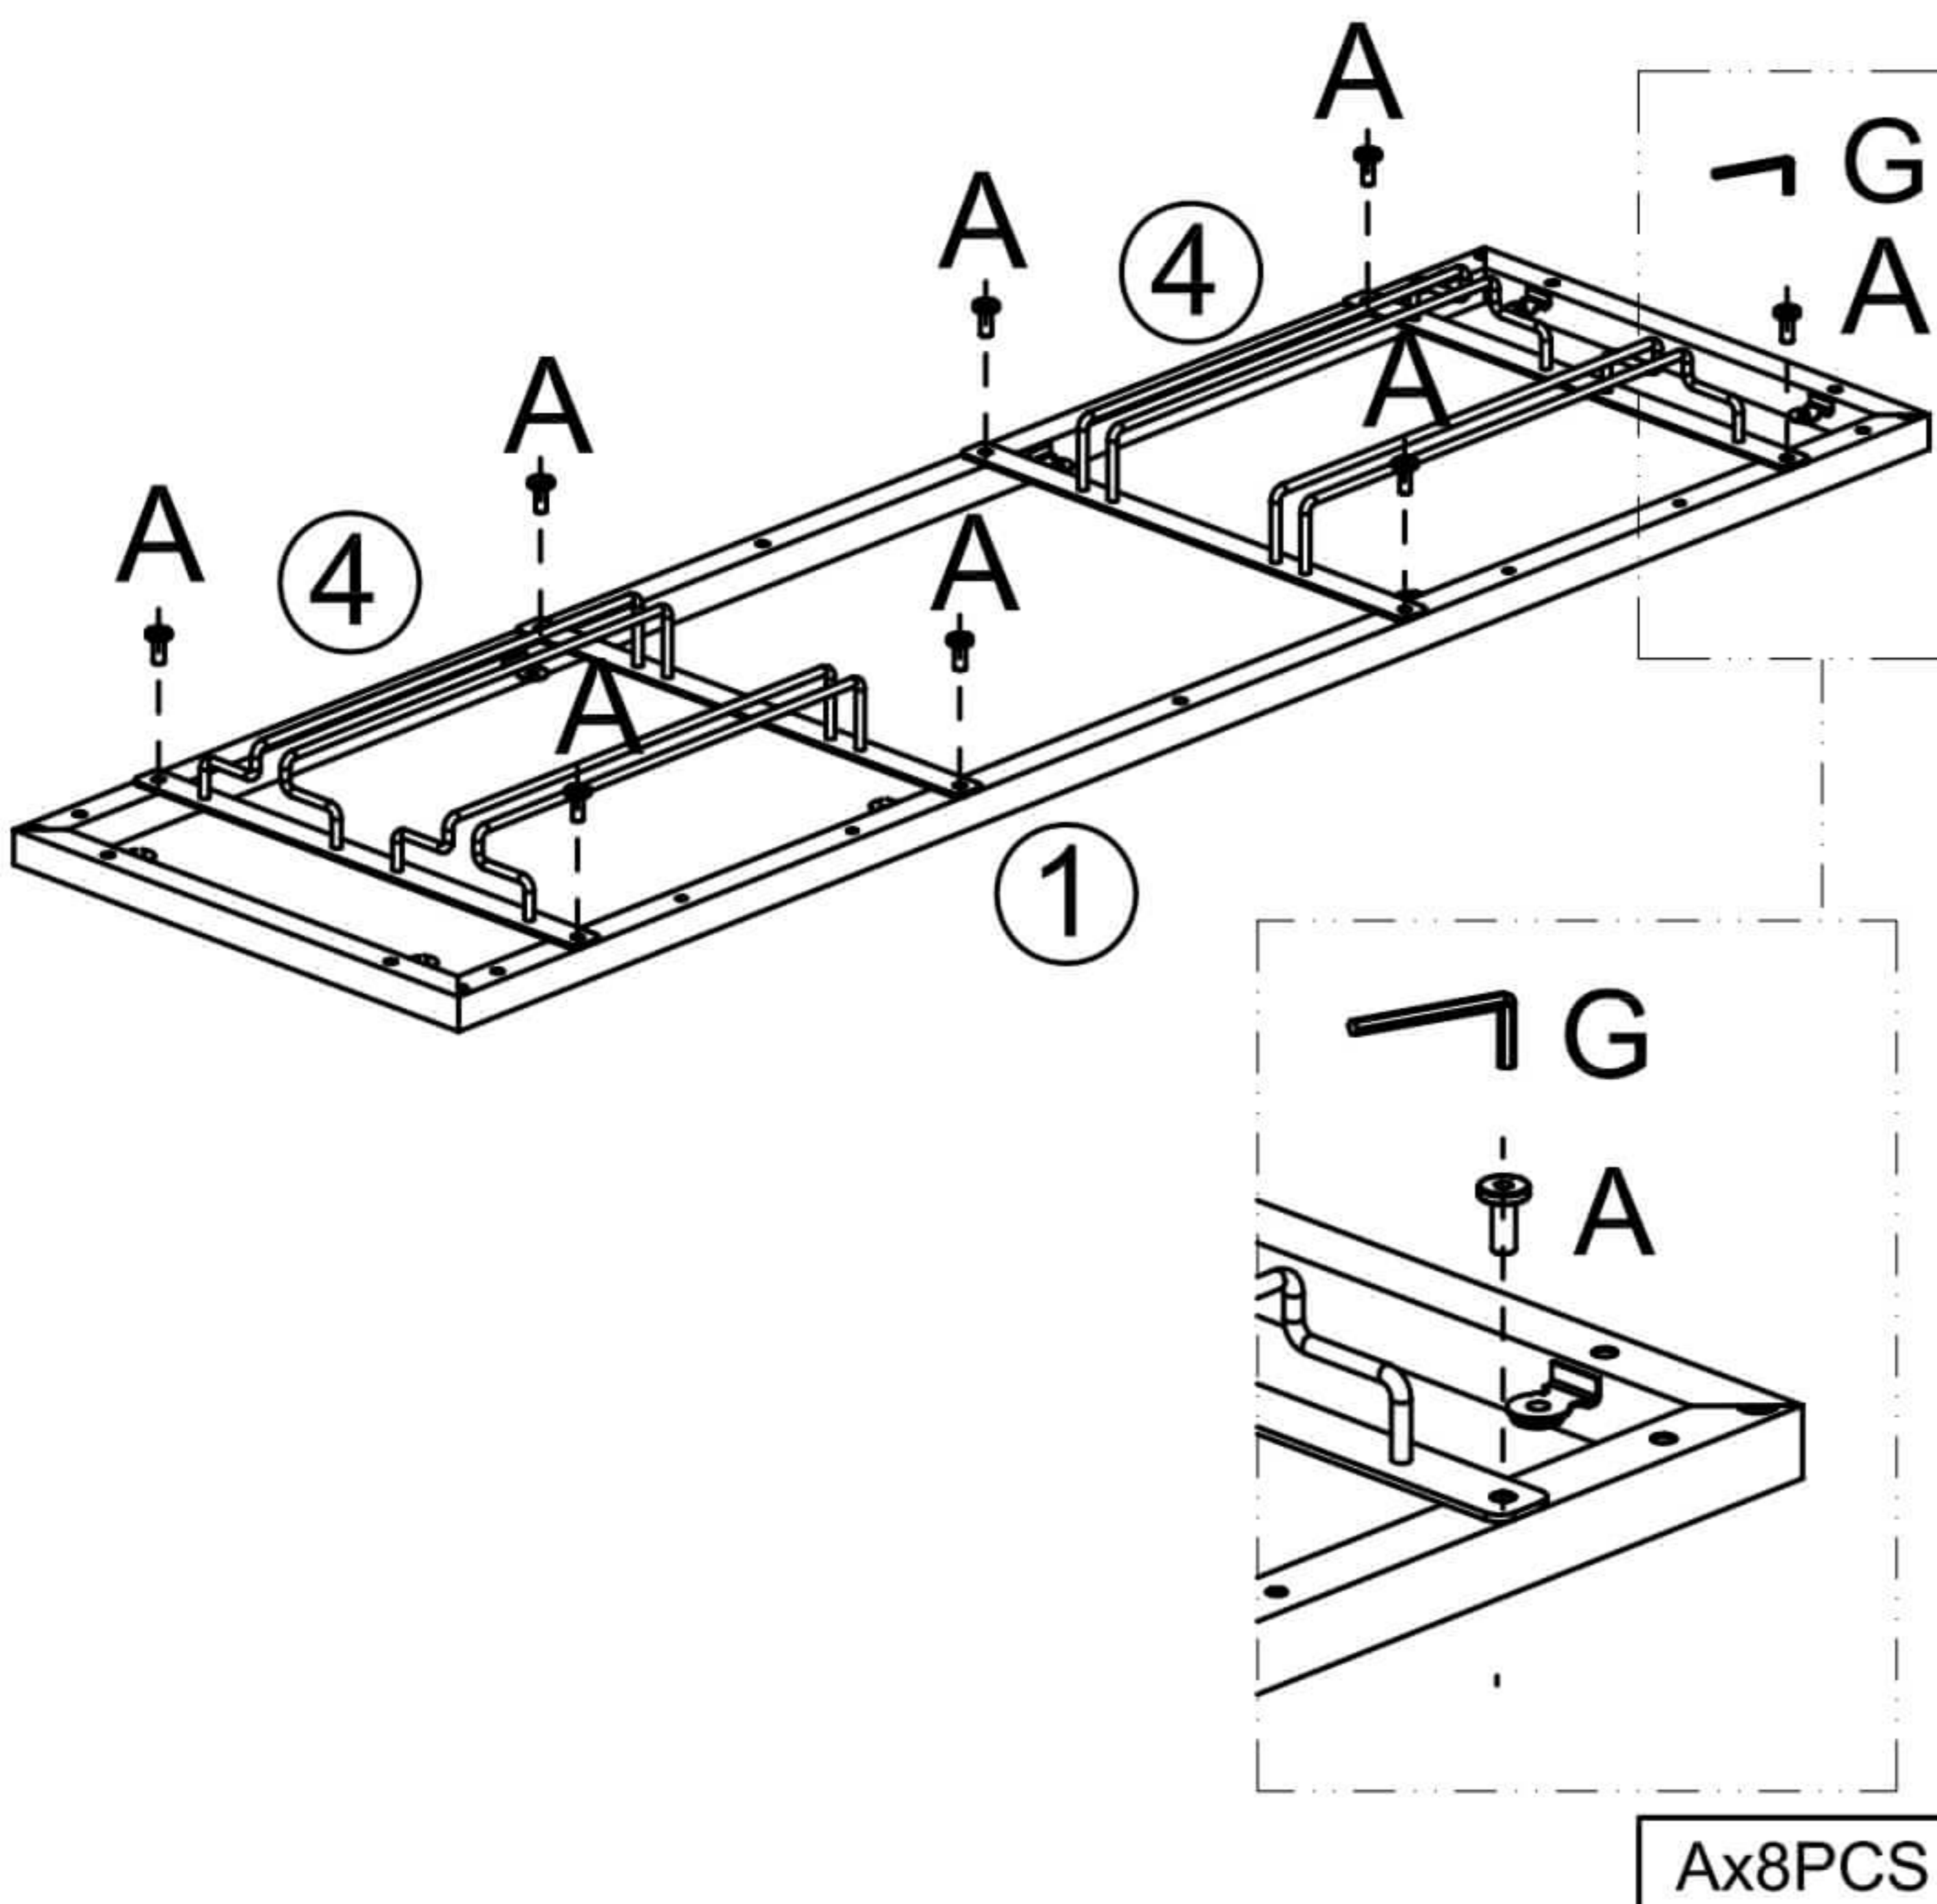

Noted:

1.it is recommended that this item should be assembled by two adults .

2.Assemble this item in a soft surface.such as cardboard or carpet. to protect finish.

For product assistance and warranty information. please contact us before return this product: Customer Service: furniture3@golden-south.com

Please provide us with following information.so that it will be easier to resolve your problem smoothly.

1.Order ID:

2.Pictures of Your Items Damage or Parts Missing:

Thank You for Purchasing Our Furniture.It's an Honor to Be in Your Home!

NOTED:Pls do not tighten all bolts until the products is assembled completely.

Step 1: