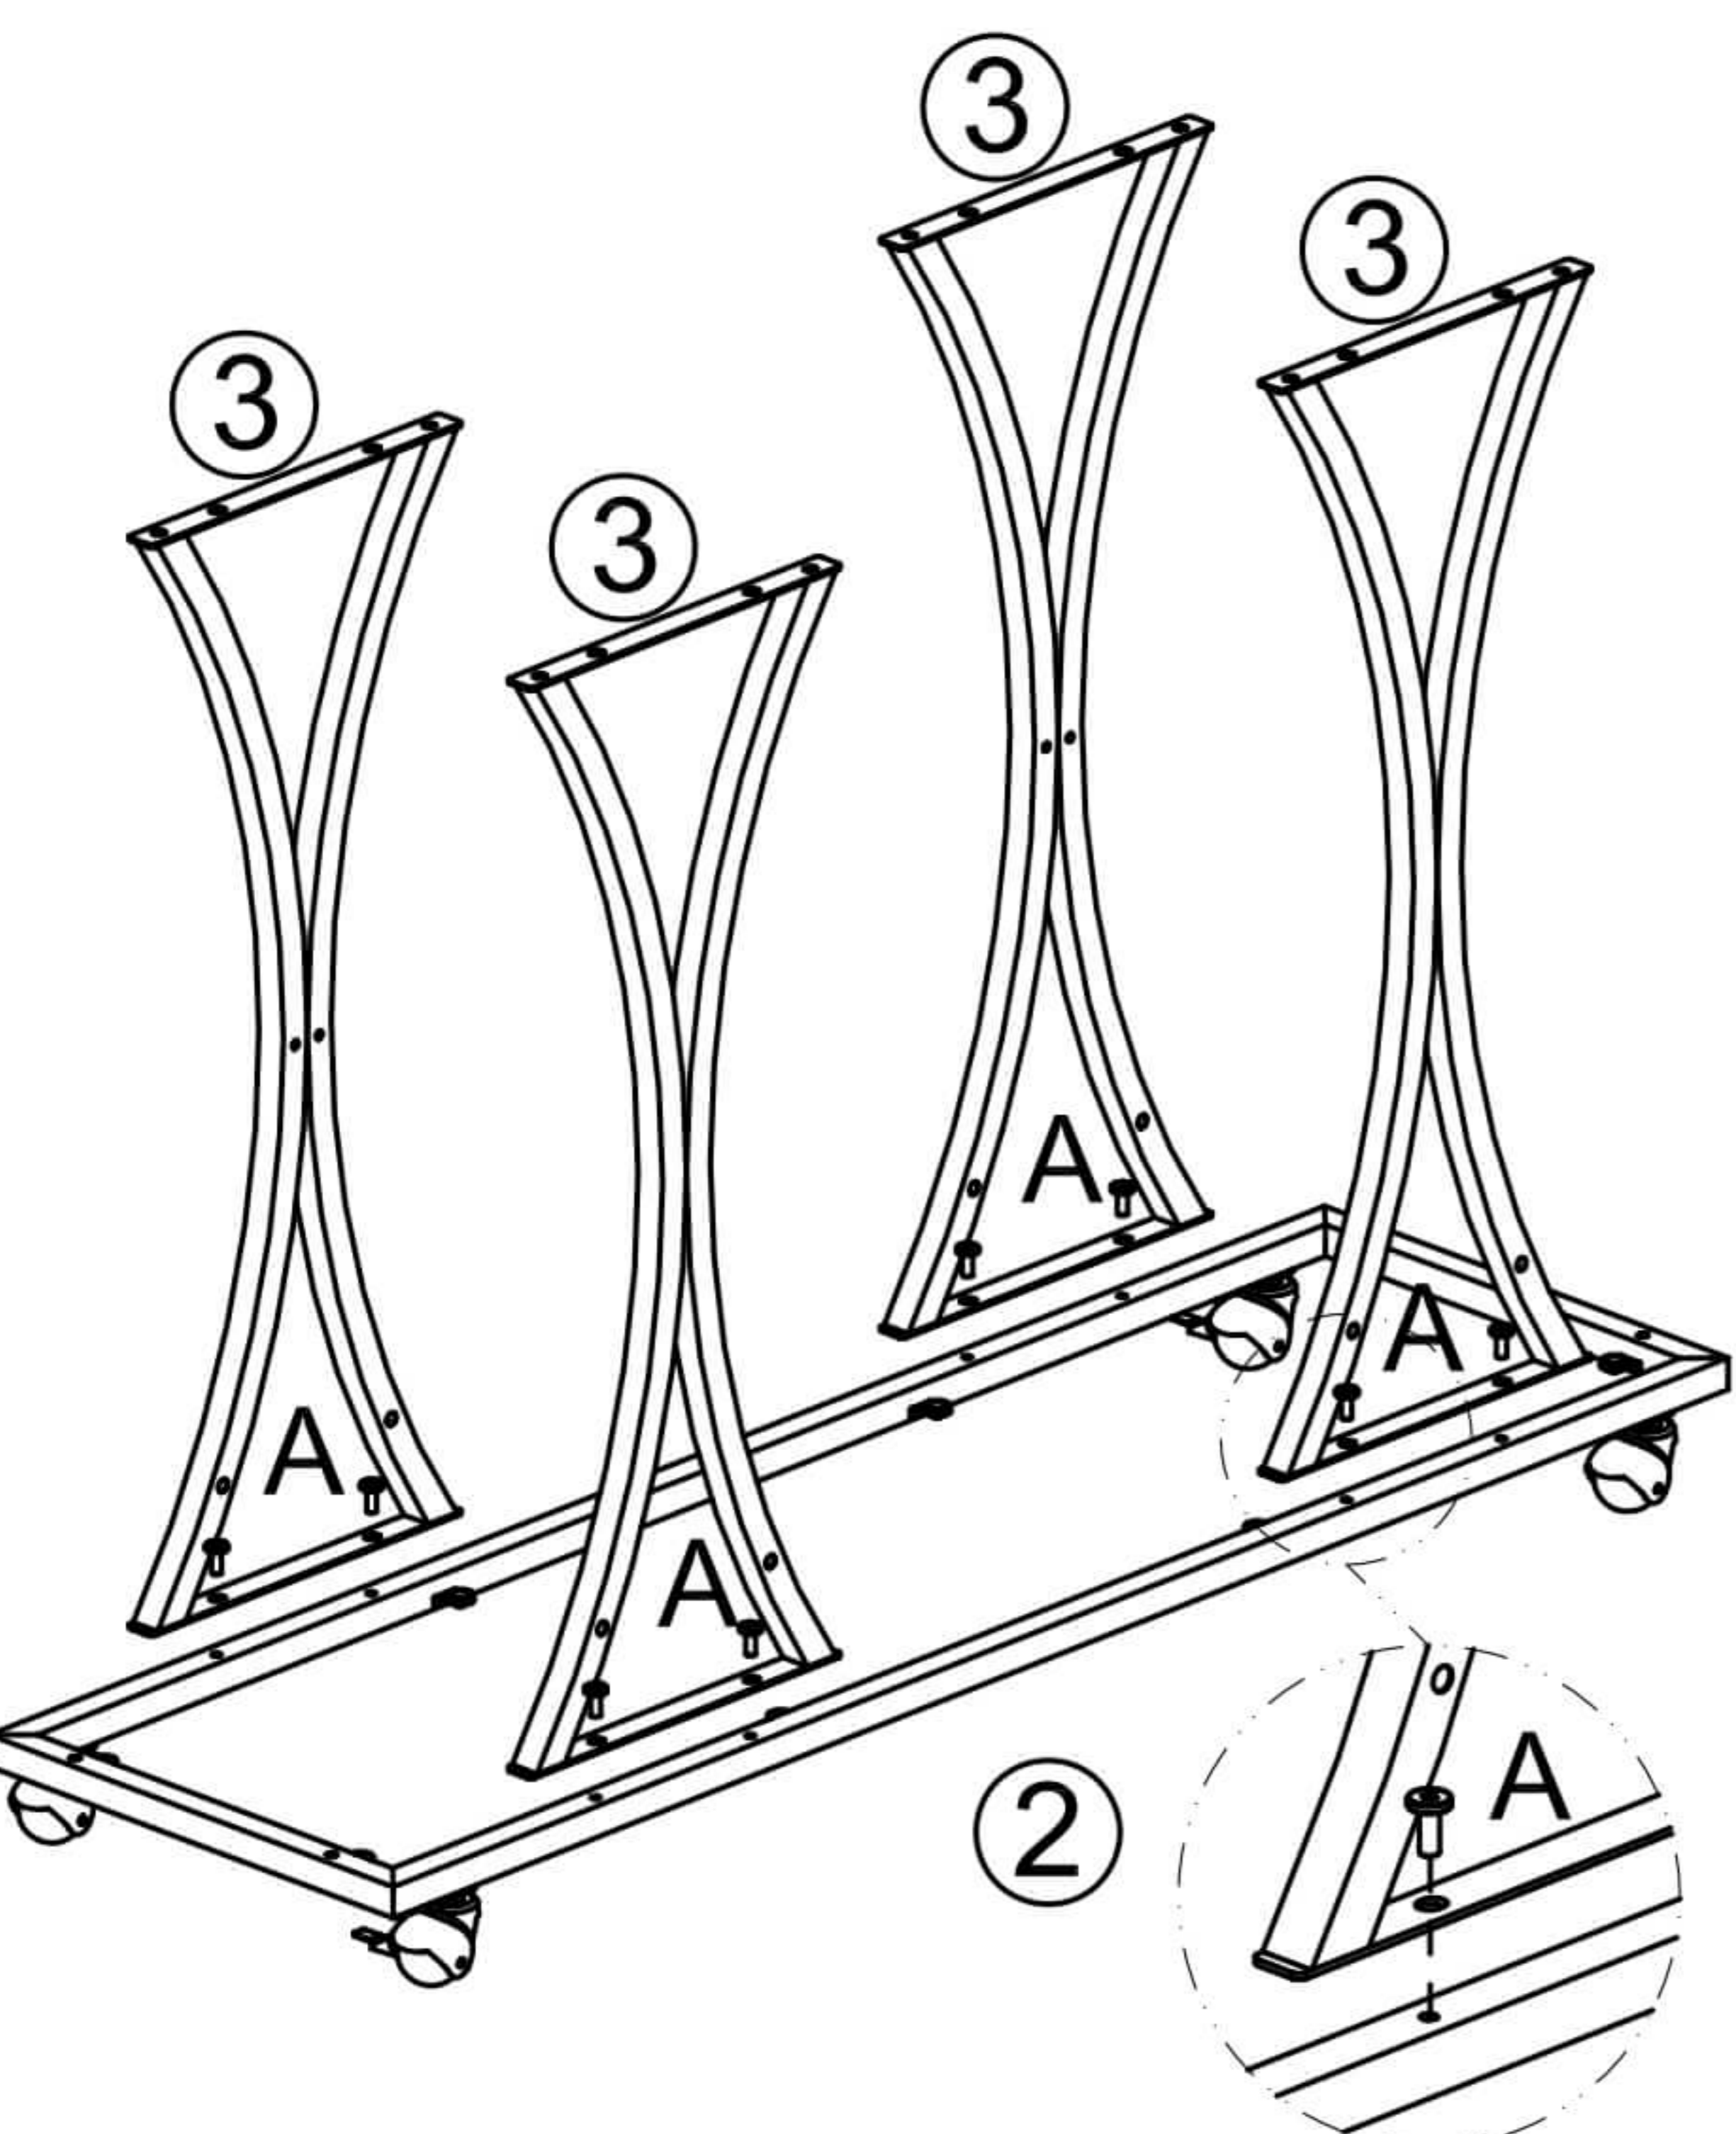

Step 5:

Ax8PCS

Step 6:

Ax8PCS Bx4PCS

Step 7:

Bx8PCS Cx8PCS

Step 8:

Ax8PCS