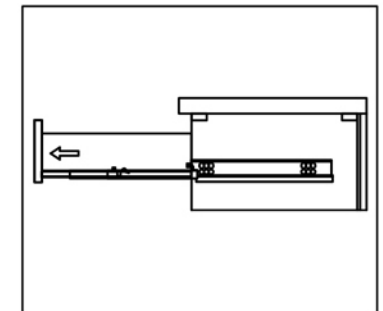

Confidential : A

SKU: 11048

PROHIBIT COPY

REQUIRED TOOLS

DRAWER SLIDER ATTACHMENT AND DETACHMENT

INSTALLATION AND ADJUSTION OF HINGE

INSTALLATION INSTRUCTIONS

Confidential : A