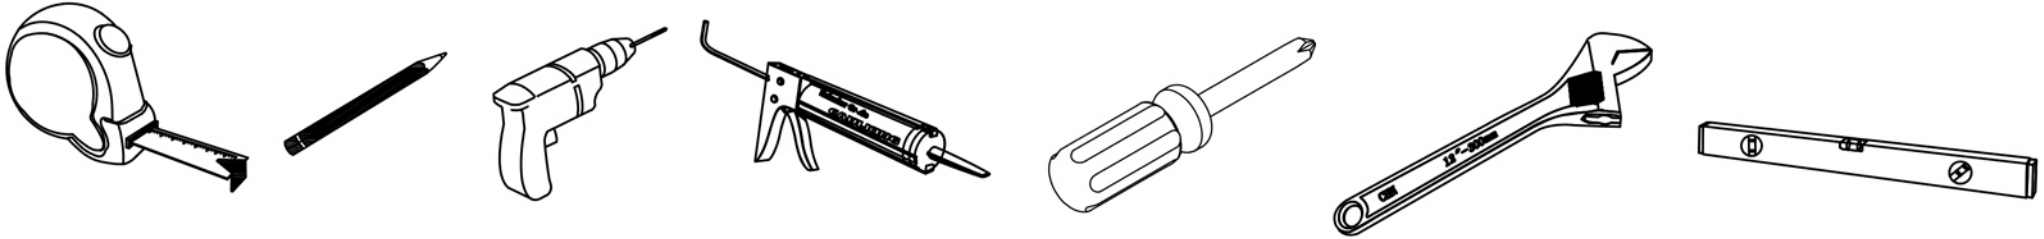

INSTALLATION INSTRUCTIONS

Confidential : A

SKU: 11048

PROHIBIT COPY

REQUIRED TOOLS