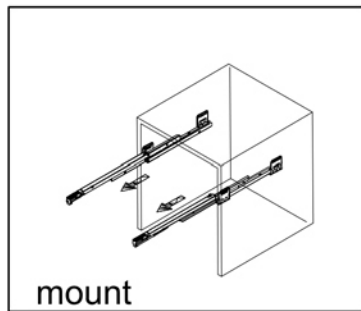

Confidential : A

SKU: 11048

PROHIBIT COPY

REQUIRED TOOLS

DRAWER SLIDER ATTACHMENT AND DETACHMENT

INSTALLATION AND ADJUSTION OF HINGE

INSTALLATION INSTRUCTIONS

Confidential : A