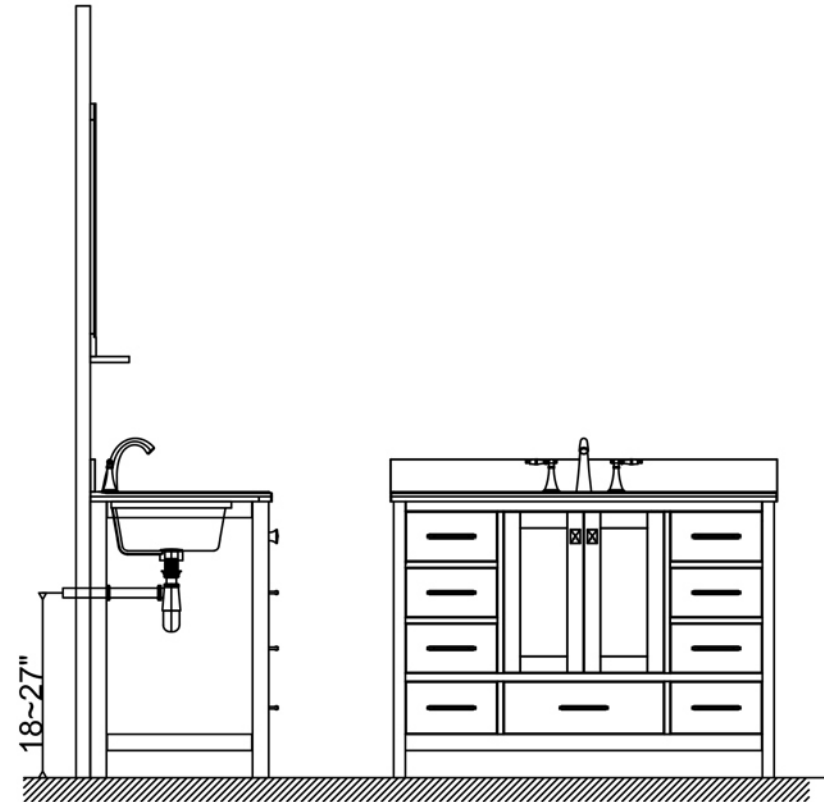

INSTALLATION INSTRUCTIONS

Confidential : A

SKU: 11048

Suitable for Round & Square Basin Sink installation

PROHIBIT COPY

Prior to installation please check received items against the Packing List Please report any missing items to your local dealer immediately.

Protect all surfaces from sharp objects, high heat sources, direct prolonged sunlight and chemical hazards .

Professional installation recommended !

PACKING LIST

1.Main cabinet

2.Basin

3.TOP