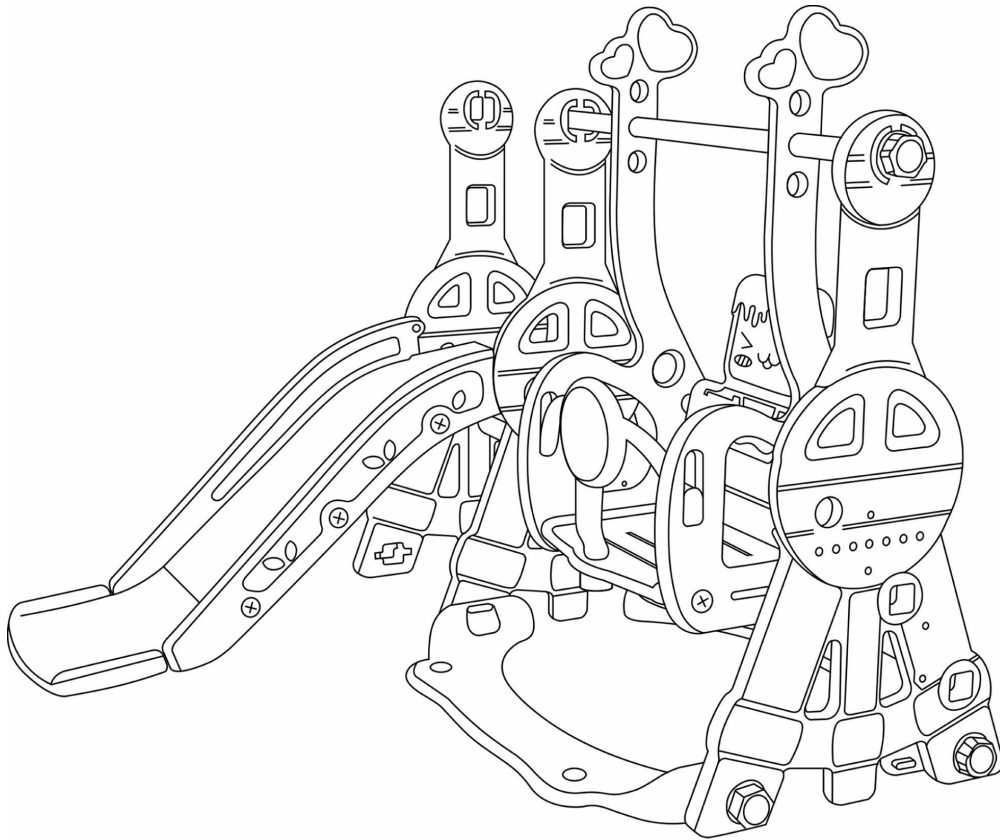

Slide & Swing Set

USER MANUAL

READ AND SAVE THIS INSTRUCTION FOR FUTURE USE

SAFETY & WARNINGS

ADULT ASSEMBLY REQUIRED.

- Keep these instructions for future reference.
- This product is intended for indoor, outdoor, family, domestic use only.
- Place this product on level ground and at least 6.6' away from a fence, building, overhead branches, laundry lines or electrical wires. This product should be placed away from furniture that could cause injury if a fall occurs.
- Ensure the installation area is ventilated.
- Do not use the product if it is damaged or defective. If it is damaged or defective, please contact a qualified technician.
- Check that all parts are assembled well and are stable before use. Defective parts must be changed immediately as they can impair the function and the safety of the product.
- When temperatures fall below freezing (0°C/32°F), outdoor use of this product is not recommended. In extreme cold, plastic materials lose resilience and may become brittle and crack with impact. Store product in a warmer, protected place.
- Keep away from fire or any source of ignition.
- Packing materials are not toys, keep them away from children.
- Instruct children on proper use of this product: only after properly assembled and installed, and not in a manner other than intended.
- Dress children appropriately: do not allow children to wear loose-fitting clothing including ponchos, scarves and garments with drawstrings. Well-fitting shoes must be worn at all times.
- Avoid placing equipment in direct sunlight as hot surfaces could cause serious burns.
- Provide adult supervision at all times.

PART LIST

Side Panel x 3

Slide x 1

Slide Handrail x 2

Slide Extension x 1

Ladder Step x 2

Swing Base x 2

Swing Bar x 1