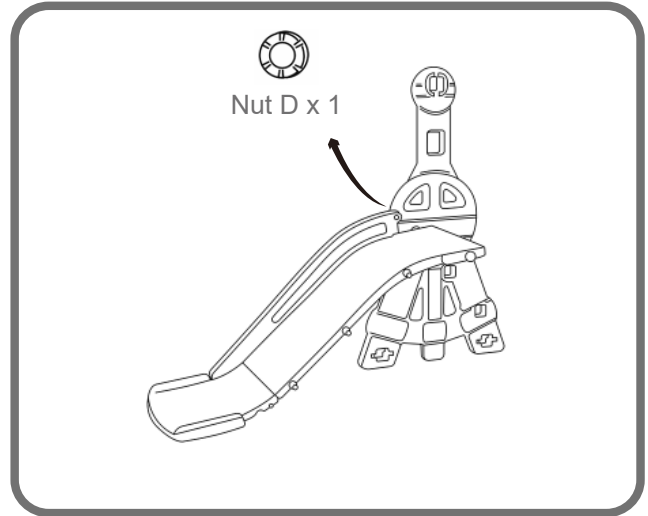

ASSEMBLY

Step1

Connect the Slide and Slide Extension, then attach the handrails, secure with 3pcs Screw B on each side.

Step2

Attach the Side Panel to the Slide, secure with 1pc Nut D.

Step3

Slide the Ladder Steps into Side Panel, and secure with 2pcs Nut A.

ASSEMBLY

Step6

Slide the Swing Bar through the Side Panel, secure with 1pc Screw I, Part G and Nut A as shown above.

Step7

Connect the Swing Arm, Seat, Backrest and Armrest together, secure with 8pcs Screw C and 1pc Nut H.