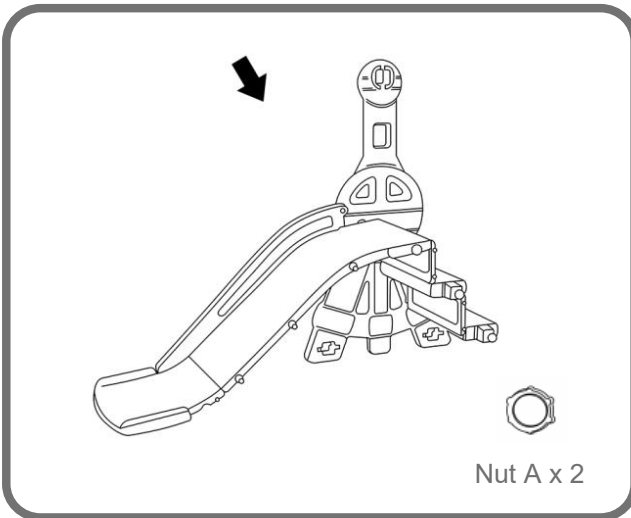

ASSEMBLY

Step1

Connect the Slide and Slide Extension, then attach the handrails, secure with 3pcs Screw B on each side.

Step2

Attach the Side Panel to the Slide, secure with 1pc Nut D.

Step3

Slide the Ladder Steps into Side Panel, and secure with 2pcs Nut A.

Step4

Attach the second Side Panel to the slide, secure with 1pc Nut D, and 2pcs Nut A.

Step5

Connect the Swing Base to the Side Panel, secure with 2pcs Nut A.

You can fill the base with water or sand for added balance, and cover the hole with Plug J.

ASSEMBLY

Step6

Slide the Swing Bar through the Side Panel, secure with 1pc Screw I, Part G and Nut A as shown above.

Step7

Connect the Swing Arm, Seat, Backrest and Armrest together, secure with 8pcs Screw C and 1pc Nut H.