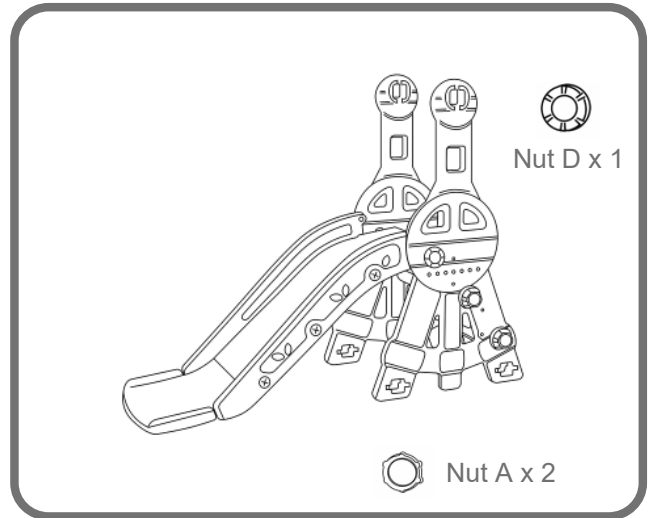

ASSEMBLY

Step1

Connect the Slide and Slide Extension, then attach the handrails, secure with 3pcs Screw B on each side.

Step2

Attach the Side Panel to the Slide, secure with 1pc Nut D.

Step3

Slide the Ladder Steps into Side Panel, and secure with 2pcs Nut A.

Step4

Attach the second Side Panel to the slide, secure with 1pc Nut D, and 2pcs Nut A.

Step5

Connect the Swing Base to the Side Panel, secure with 2pcs Nut A.

You can fill the base with water or sand for added balance, and cover the hole with Plug J.

ASSEMBLY

Step6

Slide the Swing Bar through the Side Panel, secure with 1pc Screw I, Part G and Nut A as shown above.

Step7

Connect the Swing Arm, Seat, Backrest and Armrest together, secure with 8pcs Screw C and 1pc Nut H.