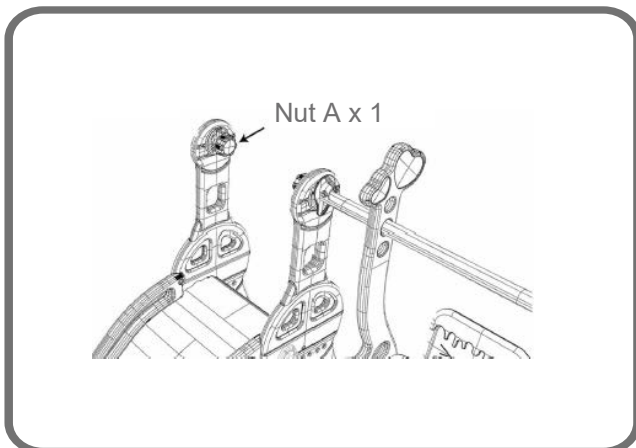

ASSEMBLY

Step1

Connect the Slide and Slide Extension, then attach the handrails, secure with 3pcs Screw B on each side.

Step2

Attach the Side Panel to the Slide, secure with 1pc Nut D.

Step3

Slide the Ladder Steps into Side Panel, and secure with 2pcs Nut A.

Step4

Attach the second Side Panel to the slide, secure with 1pc Nut D, and 2pcs Nut A.

Step5

Connect the Swing Base to the Side Panel, secure with 2pcs Nut A.

You can fill the base with water or sand for added balance, and cover the hole with Plug J.

ASSEMBLY

Step6

Slide the Swing Bar through the Side Panel, secure with 1pc Screw I, Part G and Nut A as shown above.

Step7

Connect the Swing Arm, Seat, Backrest and Armrest together, secure with 8pcs Screw C and 1pc Nut H.

Step8

Slide the Swing Set through the Swing Bar, insert 4pcs Clasps into the holes on bar to secure the swing in place.

Step9

Attach the 3rd Side Panel, secure the bottom with 2pcs Nut A, and the top hole with 1pc Nut A, Screw I and G.