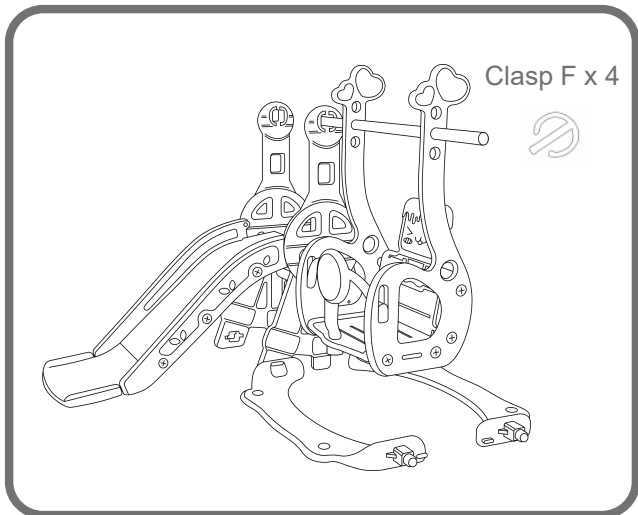

Step4

Attach the second Side Panel to the slide, secure with 1pc Nut D, and 2pcs Nut A.

Step5

Connect the Swing Base to the Side Panel, secure with 2pcs Nut A.

You can fill the base with water or sand for added balance, and cover the hole with Plug J.

ASSEMBLY

Step6

Slide the Swing Bar through the Side Panel, secure with 1pc Screw I, Part G and Nut A as shown above.

Step7

Connect the Swing Arm, Seat, Backrest and Armrest together, secure with 8pcs Screw C and 1pc Nut H.

Step8

Slide the Swing Set through the Swing Bar, insert 4pcs Clasps into the holes on bar to secure the swing in place.

Step9

Attach the 3rd Side Panel, secure the bottom with 2pcs Nut A, and the top hole with 1pc Nut A, Screw I and G.