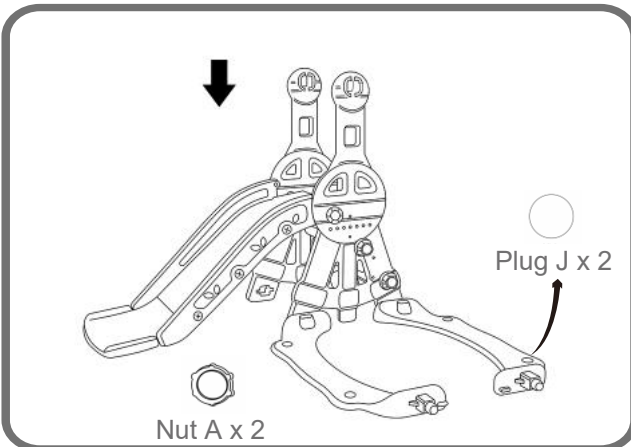

ASSEMBLY

Step1

Connect the Slide and Slide Extension, then attach the handrails, secure with 3pcs Screw B on each side.

Step2

Attach the Side Panel to the Slide, secure with 1pc Nut D.

Step3

Slide the Ladder Steps into Side Panel, and secure with 2pcs Nut A.

Step4

Attach the second Side Panel to the slide, secure with 1pc Nut D, and 2pcs Nut A.

Step5

Connect the Swing Base to the Side Panel, secure with 2pcs Nut A.

You can fill the base with water or sand for added balance, and cover the hole with Plug J.

ASSEMBLY

Step6

Slide the Swing Bar through the Side Panel, secure with 1pc Screw I, Part G and Nut A as shown above.

Step7

Connect the Swing Arm, Seat, Backrest and Armrest together, secure with 8pcs Screw C and 1pc Nut H.