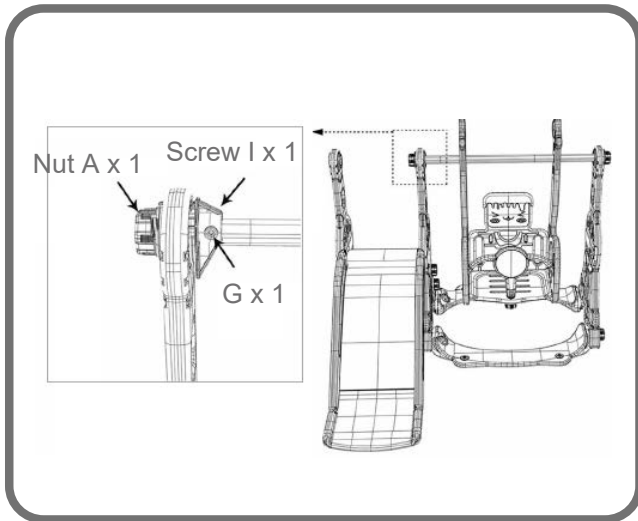

ASSEMBLY

Step1

Connect the Slide and Slide Extension, then attach the handrails, secure with 3pcs Screw B on each side.

Step2

Attach the Side Panel to the Slide, secure with 1pc Nut D.

Step3

Slide the Ladder Steps into Side Panel, and secure with 2pcs Nut A.

Step4

Attach the second Side Panel to the slide, secure with 1pc Nut D, and 2pcs Nut A.

Step5

Connect the Swing Base to the Side Panel, secure with 2pcs Nut A.

You can fill the base with water or sand for added balance, and cover the hole with Plug J.

ASSEMBLY

Step6

Slide the Swing Bar through the Side Panel, secure with 1pc Screw I, Part G and Nut A as shown above.

Step7

Connect the Swing Arm, Seat, Backrest and Armrest together, secure with 8pcs Screw C and 1pc Nut H.