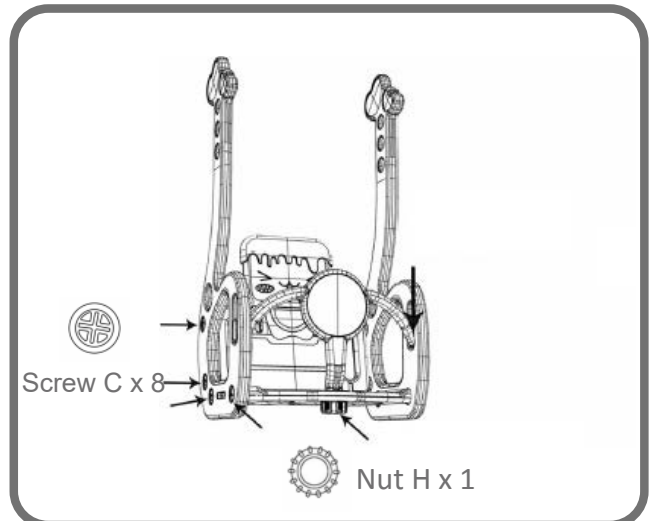

ASSEMBLY

Step1

Connect the Slide and Slide Extension, then attach the handrails, secure with 3pcs Screw B on each side.

Step2

Attach the Side Panel to the Slide, secure with 1pc Nut D.

Step3

Slide the Ladder Steps into Side Panel, and secure with 2pcs Nut A.

Step4

Attach the second Side Panel to the slide, secure with 1pc Nut D, and 2pcs Nut A.

Step5

Connect the Swing Base to the Side Panel, secure with 2pcs Nut A.

You can fill the base with water or sand for added balance, and cover the hole with Plug J.

ASSEMBLY

Step6

Slide the Swing Bar through the Side Panel, secure with 1pc Screw I, Part G and Nut A as shown above.

Step7

Connect the Swing Arm, Seat, Backrest and Armrest together, secure with 8pcs Screw C and 1pc Nut H.

Step8

Slide the Swing Set through the Swing Bar, insert 4pcs Clasps into the holes on bar to secure the swing in place.

Step9

Attach the 3rd Side Panel, secure the bottom with 2pcs Nut A, and the top hole with 1pc Nut A, Screw I and G.