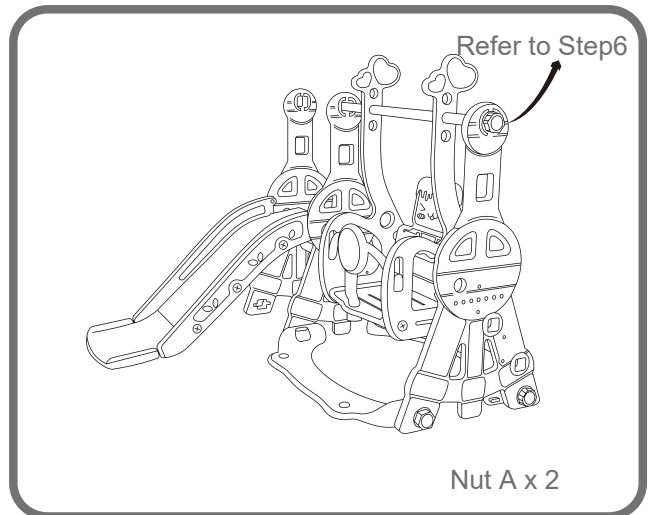

Step4

Attach the second Side Panel to the slide, secure with 1pc Nut D, and 2pcs Nut A.

Step5

Connect the Swing Base to the Side Panel, secure with 2pcs Nut A.

You can fill the base with water or sand for added balance, and cover the hole with Plug J.

ASSEMBLY

Step6

Slide the Swing Bar through the Side Panel, secure with 1pc Screw I, Part G and Nut A as shown above.

Step7

Connect the Swing Arm, Seat, Backrest and Armrest together, secure with 8pcs Screw C and 1pc Nut H.

Step8

Slide the Swing Set through the Swing Bar, insert 4pcs Clasps into the holes on bar to secure the swing in place.

Step9

Attach the 3rd Side Panel, secure the bottom with 2pcs Nut A, and the top hole with 1pc Nut A, Screw I and G.