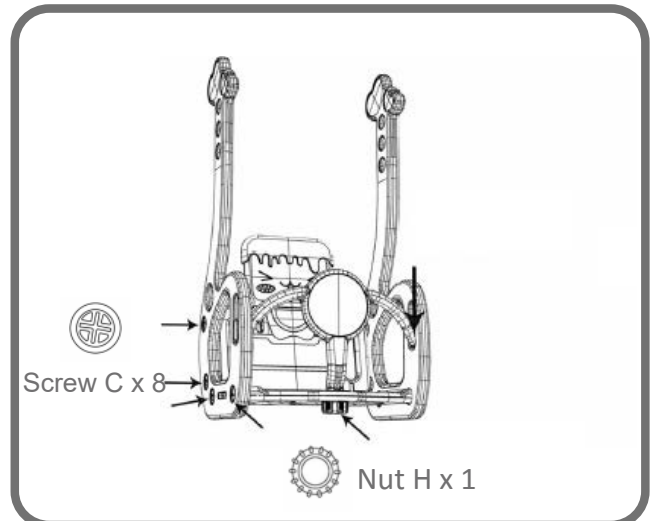

ASSEMBLY

Step1

Connect the Slide and Slide Extension, then attach the handrails, secure with 3pcs Screw B on each side.

Step2

Attach the Side Panel to the Slide, secure with 1pc Nut D.

Step3

Slide the Ladder Steps into Side Panel, and secure with 2pcs Nut A.

Step4

Attach the second Side Panel to the slide, secure with 1pc Nut D, and 2pcs Nut A.

Step5

Connect the Swing Base to the Side Panel, secure with 2pcs Nut A.

You can fill the base with water or sand for added balance, and cover the hole with Plug J.

ASSEMBLY

Step6

Slide the Swing Bar through the Side Panel, secure with 1pc Screw I, Part G and Nut A as shown above.

Step7

Connect the Swing Arm, Seat, Backrest and Armrest together, secure with 8pcs Screw C and 1pc Nut H.

Step8

Slide the Swing Set through the Swing Bar, insert 4pcs Clasps into the holes on bar to secure the swing in place.

Step9

Attach the 3rd Side Panel, secure the bottom with 2pcs Nut A, and the top hole with 1pc Nut A, Screw I and G.