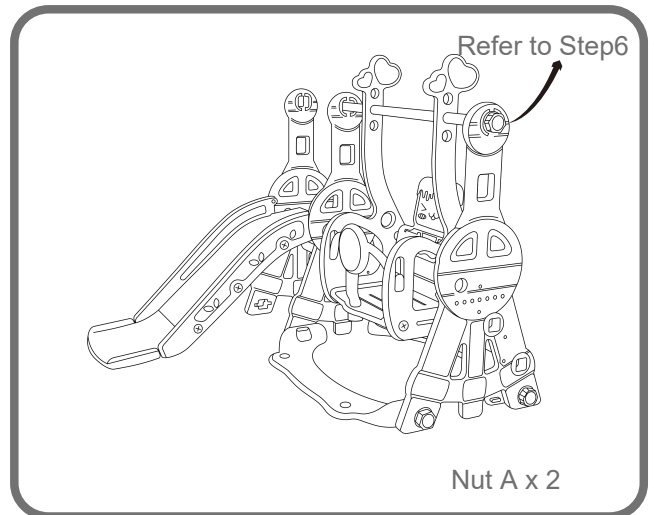

Step4

Attach the second Side Panel to the slide, secure with 1pc Nut D, and 2pcs Nut A.

Step5

Connect the Swing Base to the Side Panel, secure with 2pcs Nut A.

You can fill the base with water or sand for added balance, and cover the hole with Plug J.

ASSEMBLY

Step6

Slide the Swing Bar through the Side Panel, secure with 1pc Screw I, Part G and Nut A as shown above.

Step7

Connect the Swing Arm, Seat, Backrest and Armrest together, secure with 8pcs Screw C and 1pc Nut H.

Step8

Slide the Swing Set through the Swing Bar, insert 4pcs Clasps into the holes on bar to secure the swing in place.

Step9

Attach the 3rd Side Panel, secure the bottom with 2pcs Nut A, and the top hole with 1pc Nut A, Screw I and G.