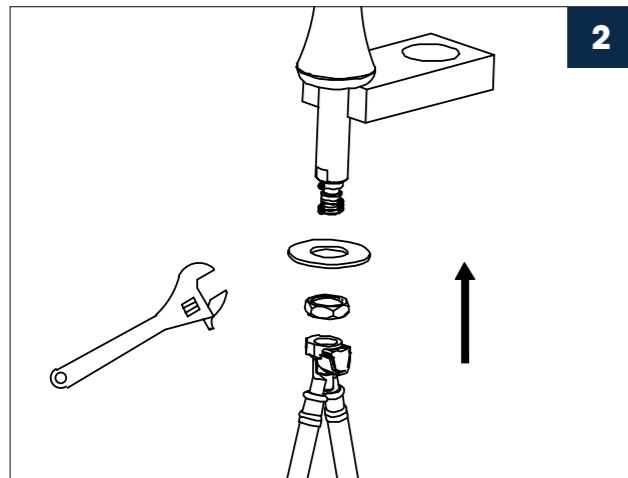

INSTALLATION STEPS

BEFORE YOU BEGIN

THE SIZE OF COUNTER BASIN'S HOLE AS ABOVE

1

WIDESPREAD BATHROOM FAUCET

Installation instruction

MB/BN/BG/CH/ORB

CARE INSTRUCTIONS