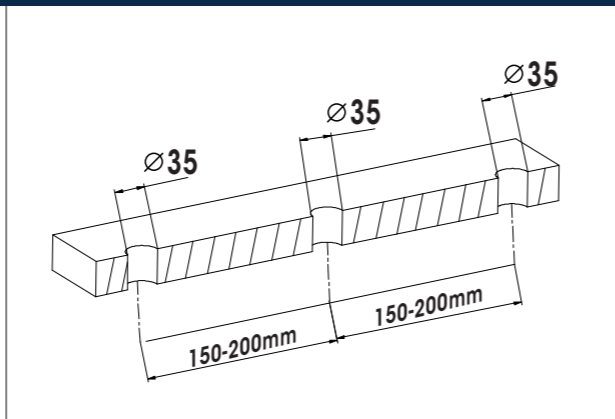

INSTALLATION STEPS

BEFORE YOU BEGIN

THE SIZE OF COUNTER BASIN'S HOLE AS ABOVE

1

WIDESPREAD BATHROOM FAUCET

Installation instruction

MB/BN/BG/CH/ORB

CARE INSTRUCTIONS