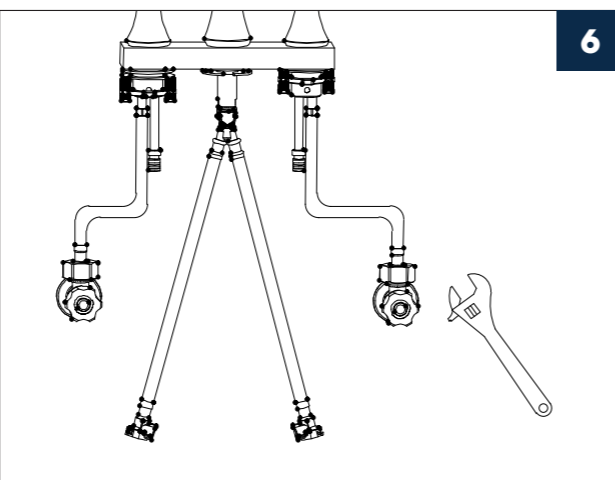

INSTALLATION STEPS

BEFORE YOU BEGIN

THE SIZE OF COUNTER BASIN'S HOLE AS ABOVE

1

WIDESPREAD BATHROOM FAUCET

Installation instruction

MB/BN/BG/CH/ORB

CARE INSTRUCTIONS