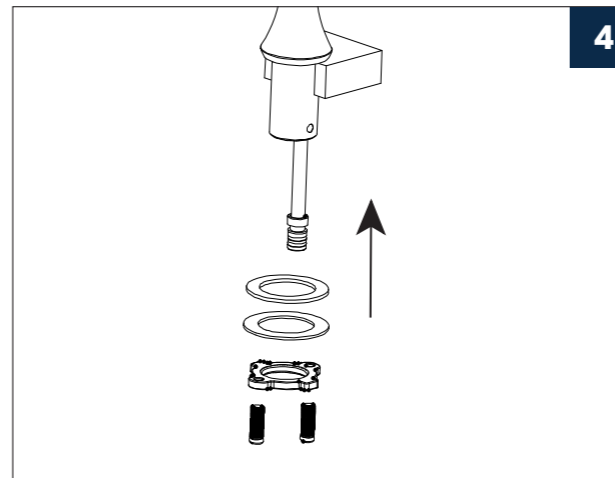

INSTALLATION STEPS

BEFORE YOU BEGIN

THE SIZE OF COUNTER BASIN'S HOLE AS ABOVE

1

WIDESPREAD BATHROOM FAUCET

Installation instruction

MB/BN/BG/CH/ORB

CARE INSTRUCTIONS