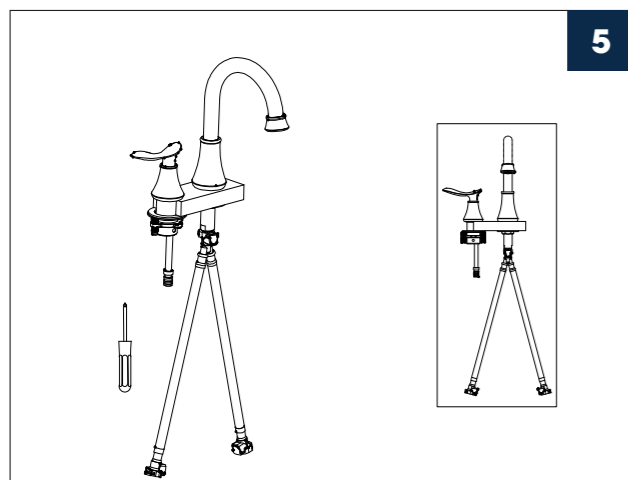

INSTALLATION STEPS

BEFORE YOU BEGIN

THE SIZE OF COUNTER BASIN'S HOLE AS ABOVE

1

WIDESPREAD BATHROOM FAUCET

Installation instruction

MB/BN/BG/CH/ORB

CARE INSTRUCTIONS