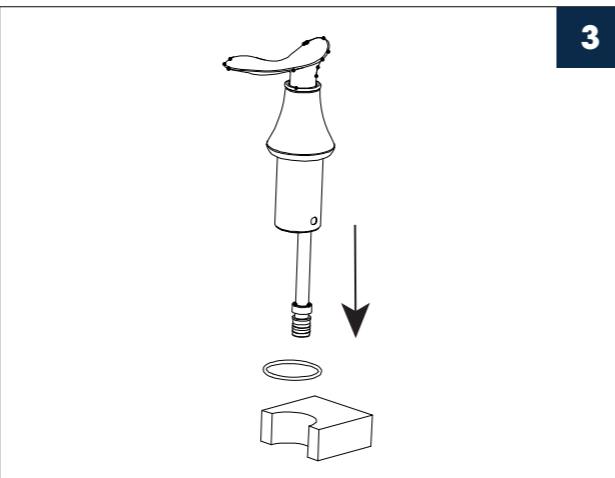

INSTALLATION STEPS

BEFORE YOU BEGIN

THE SIZE OF COUNTER BASIN'S HOLE AS ABOVE

1

WIDESPREAD BATHROOM FAUCET

Installation instruction

MB/BN/BG/CH/ORB

CARE INSTRUCTIONS