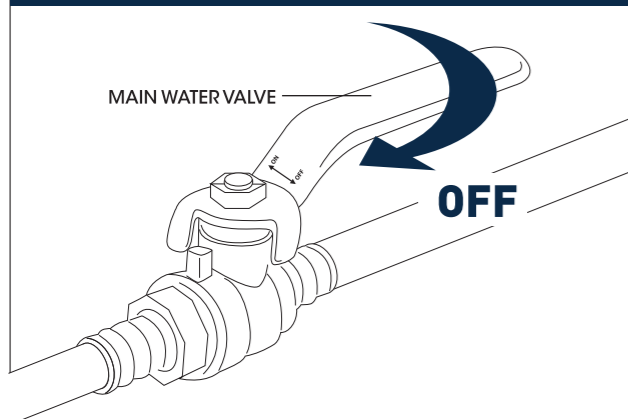

INSTALLATION STEPS

BEFORE YOU BEGIN

THE SIZE OF COUNTER BASIN'S HOLE AS ABOVE

1

WIDESPREAD BATHROOM FAUCET

Installation instruction

MB/BN/BG/CH/ORB

CARE INSTRUCTIONS