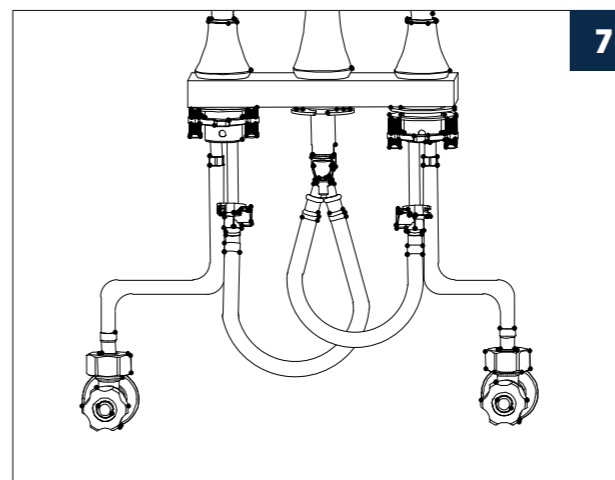

INSTALLATION STEPS

BEFORE YOU BEGIN

THE SIZE OF COUNTER BASIN'S HOLE AS ABOVE

1

WIDESPREAD BATHROOM FAUCET

Installation instruction

MB/BN/BG/CH/ORB

CARE INSTRUCTIONS