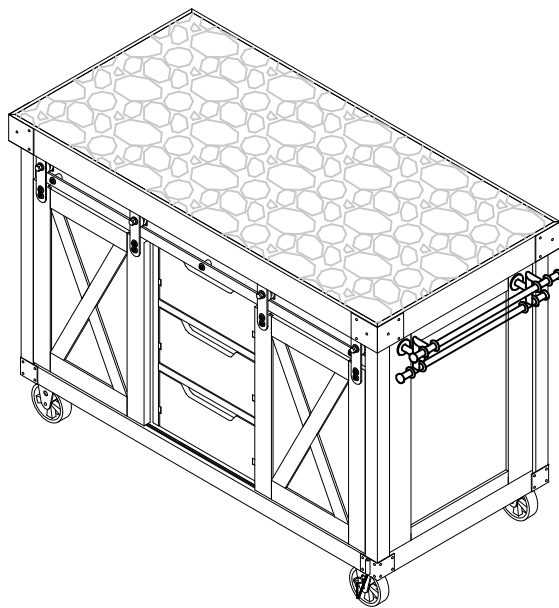

MODEL#AC00185

Thank you for purchasing this quality product. Be sure to check all packing material carefully for small parts which may have come loose inside the carton during shipment. Separate, identify and count all parts and metal hardware. Compare with parts list to be sure all parts are present. If any part(s) are missing or damaged, please contact your local furniture dealer. For efficient and speedy service, please indicate the model number and code letter of part(s) needed.

*** Do not fully tighten screws until fully assembled ***

COMPONENT PARTS		
DESCRIPTION	PART NAME	Q'TY (PCS)
①	KITCHEN CART 	1
②	WHEEL 	4

HARDWARE REQUIRED

(A)		ALLEN BOLT	Ø5/16**40mm	2	PCS
(B)		LOCK WASHER	Ø5/16**13*1mm	18	PCS
(C)		FLAT WASHER	Ø5/16**19*2mm	18	PCS
(D)		ALLEN KEY	M4	1	PC
(E)		ALLEN BOLT	Ø5/16**20mm	16	PCS
(F)		TOWEL RACK	481*107*107mm	1	PC