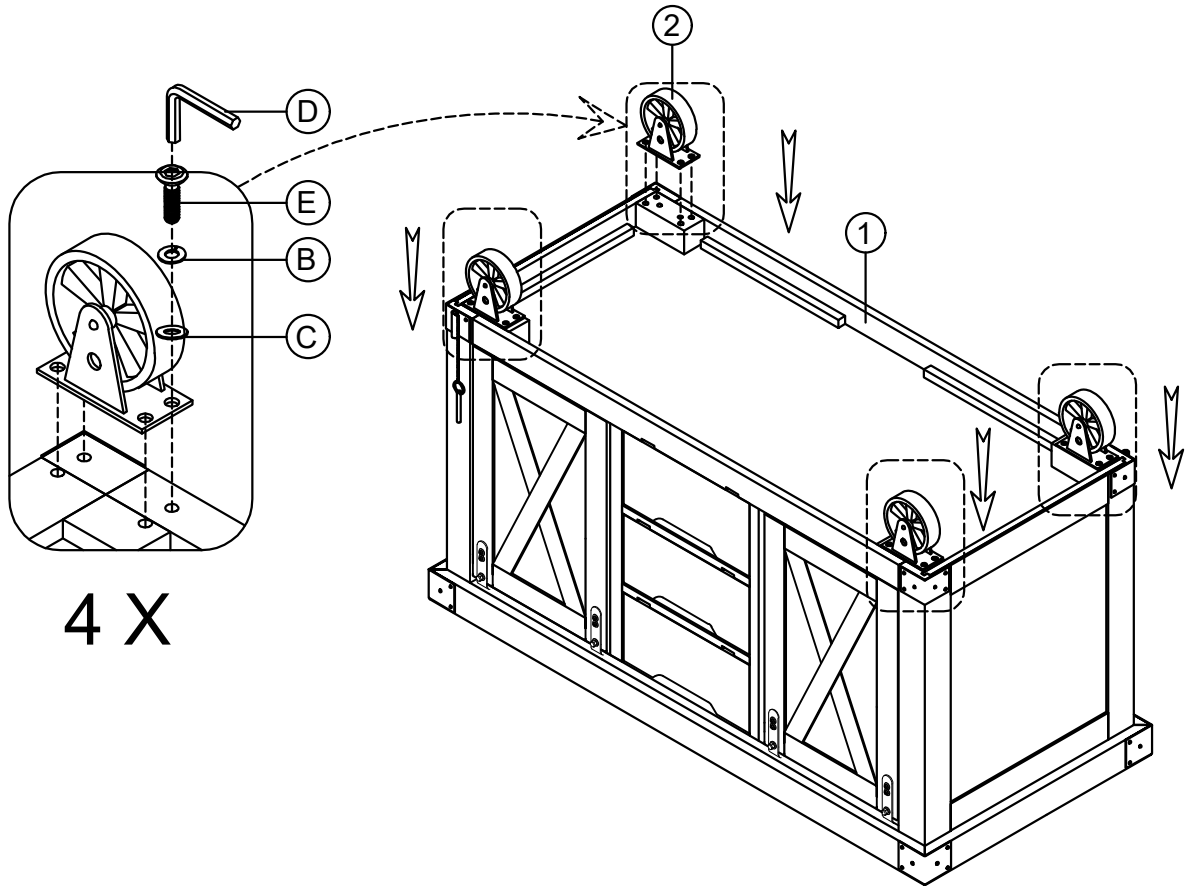

How to assemble:

STEP 1

STEP 2