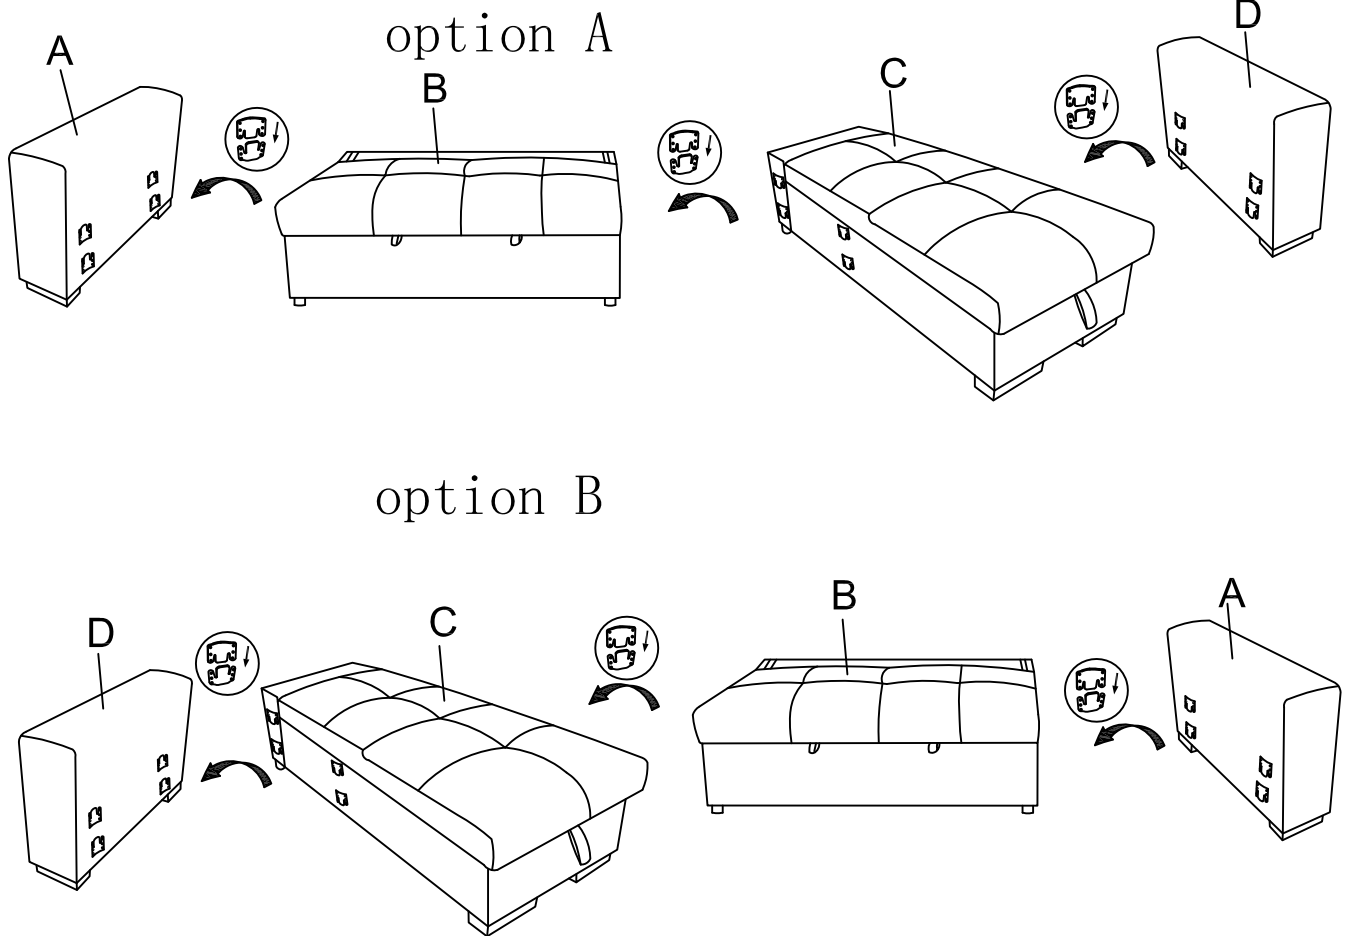

ASSEMBLY INSTRUCTIONS

MODEL#:53345/53346

step2

step3