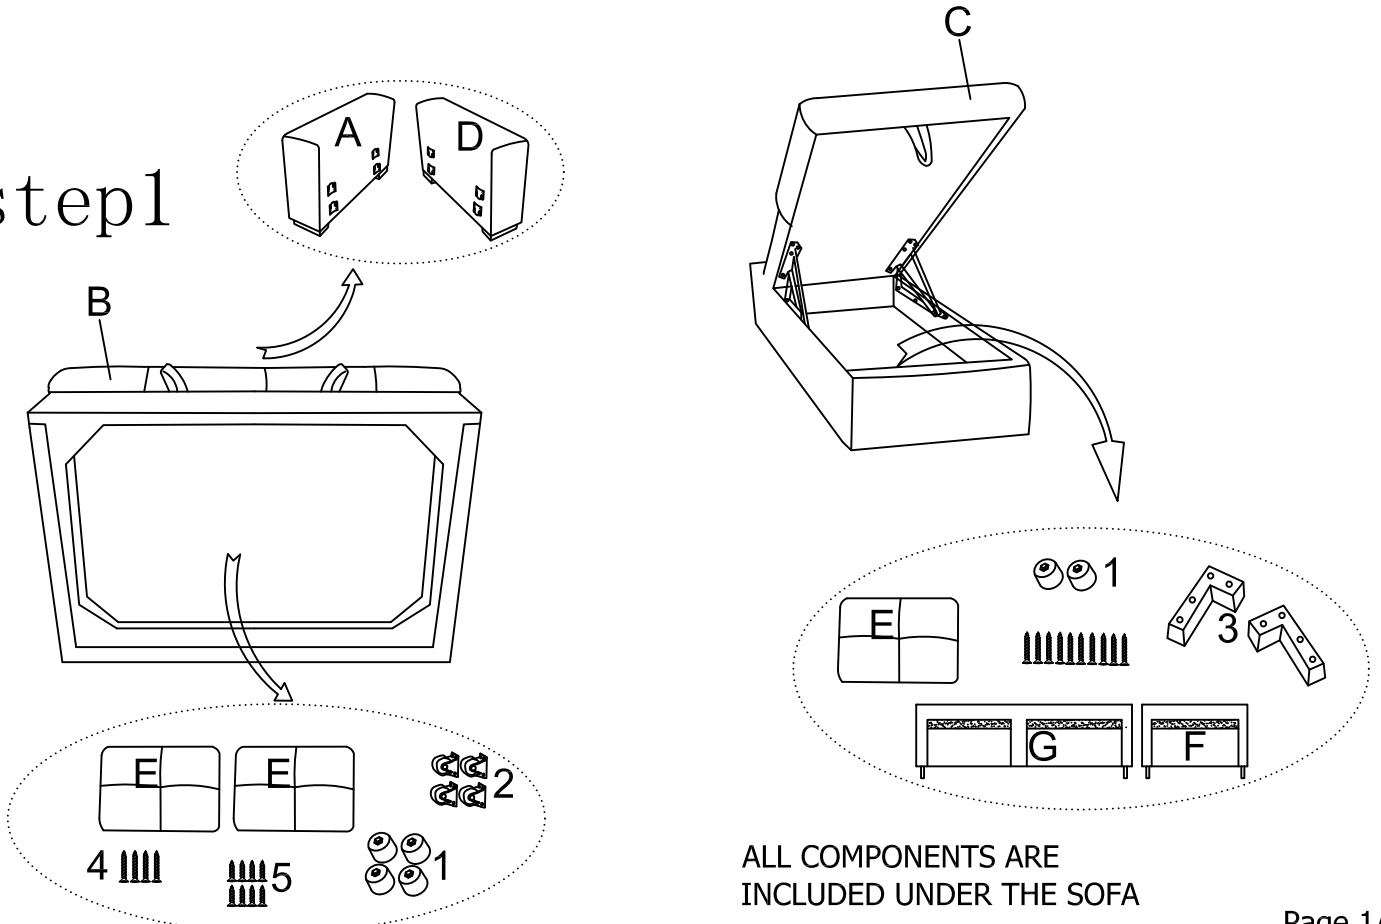

ASSEMBLY INSTRUCTIONS

MODEL#:53345/53346

Thank you for purchasing the quality product. Be sure to check all packing material carefully for small parts which may have come loose inside the carton during shipment. Separate, identify and count all parts and metal hardware. Compare with all parts list to be sure all parts are present. If any part(s) are missing or damaged, please contact your local furniture dealer. For efficient and speedy service, please indicate the model number and code letter of part(s) needed.

Do not fully tighten screws until fully assembled

COMPONENT PARTS			Qty
A		LSF ARM	1pc
B		LOVE	1pc
C		CHAISE	1pc
D		RSF ARM	1pc
E		BACKCUSHION	3pcs
F		BACKREST	1pc
G		BACKREST	1pc

HARDWARE LIST			
1		Leg(ø50*50mm)	6pcs
2		Wheel(ø50mm)	4pcs
3		Leg(205*110*50mm)	2pcs
4		Screw(M5*50mm)	14pcs
5		Screw(M5*25mm)	8pcs

Attention

***Some number parts listed on the instruction sheet may not be in parts bag as they may be assembled. Carefully check parts and packing materials prior to ordering replacements. ***

step1

ASSEMBLY INSTRUCTIONS