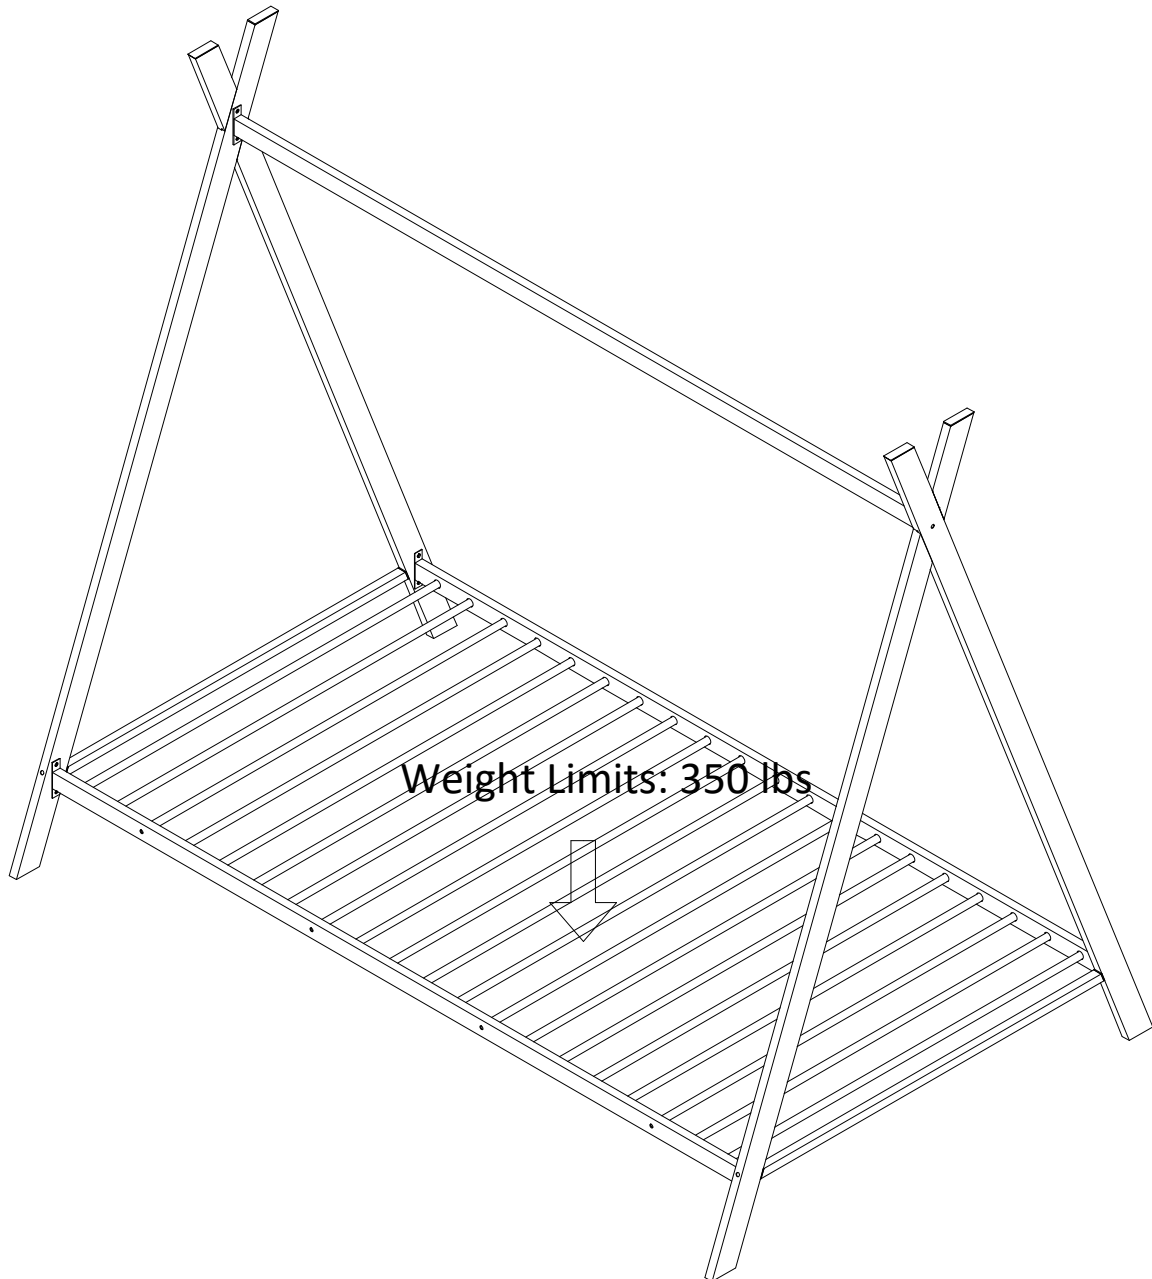

# ASSEMBLY INSTRUCTIONS

SKU CODE: (WF286773)

## TRIANGLE BED

Thank you for purchasing this quality product. Be sure to check all packing material carefully for small parts which may have come loose inside the carton during shipment. Separate, identify and count all parts and hardware.