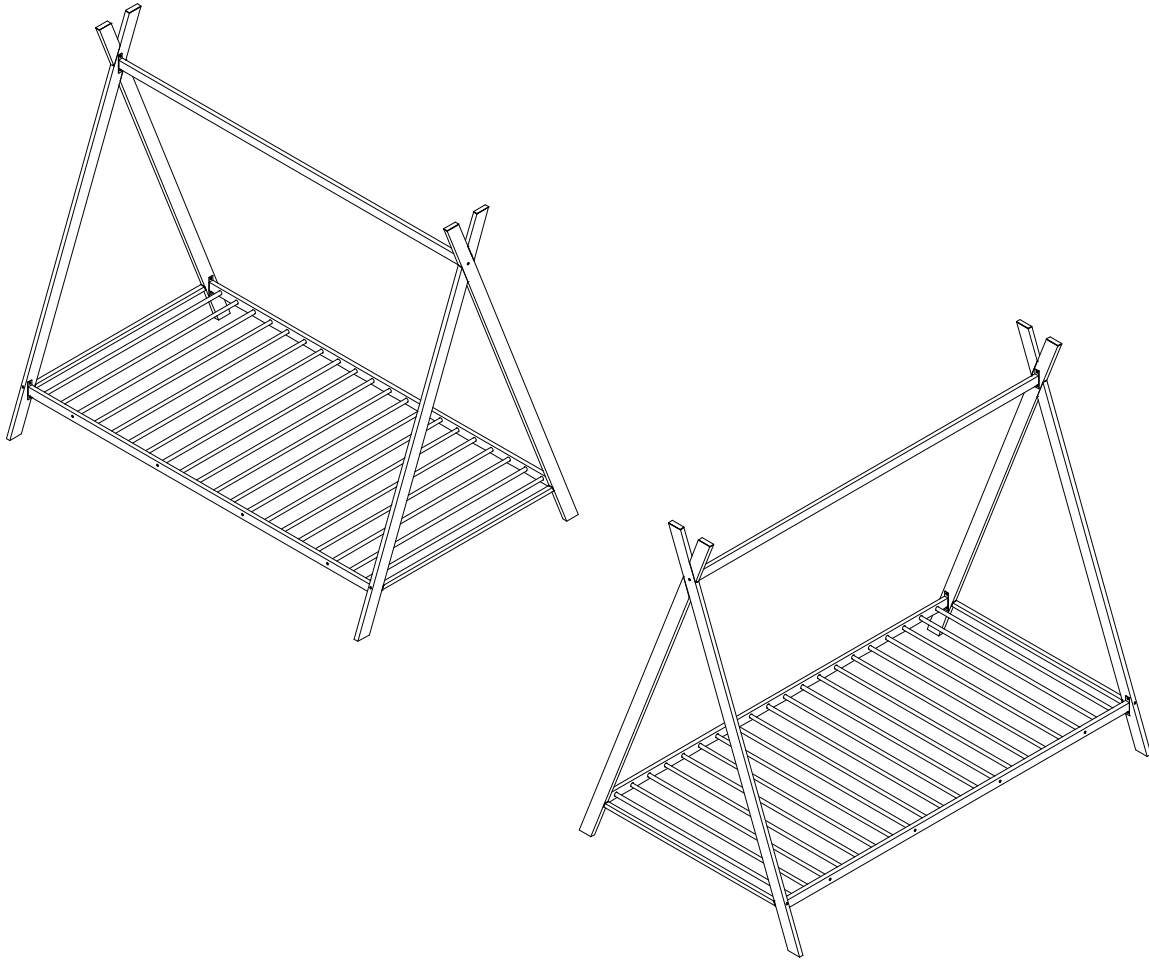

# ASSEMBLY INSTRUCTIONS

SKU CODE: (WF286773)

## TRIANGLE BED

Thank you for purchasing this quality product. Be sure to check all packing material carefully for small parts which may have come loose inside the carton during shipment. Separate, identify and count all parts and hardware.

# TRIANGLE BED